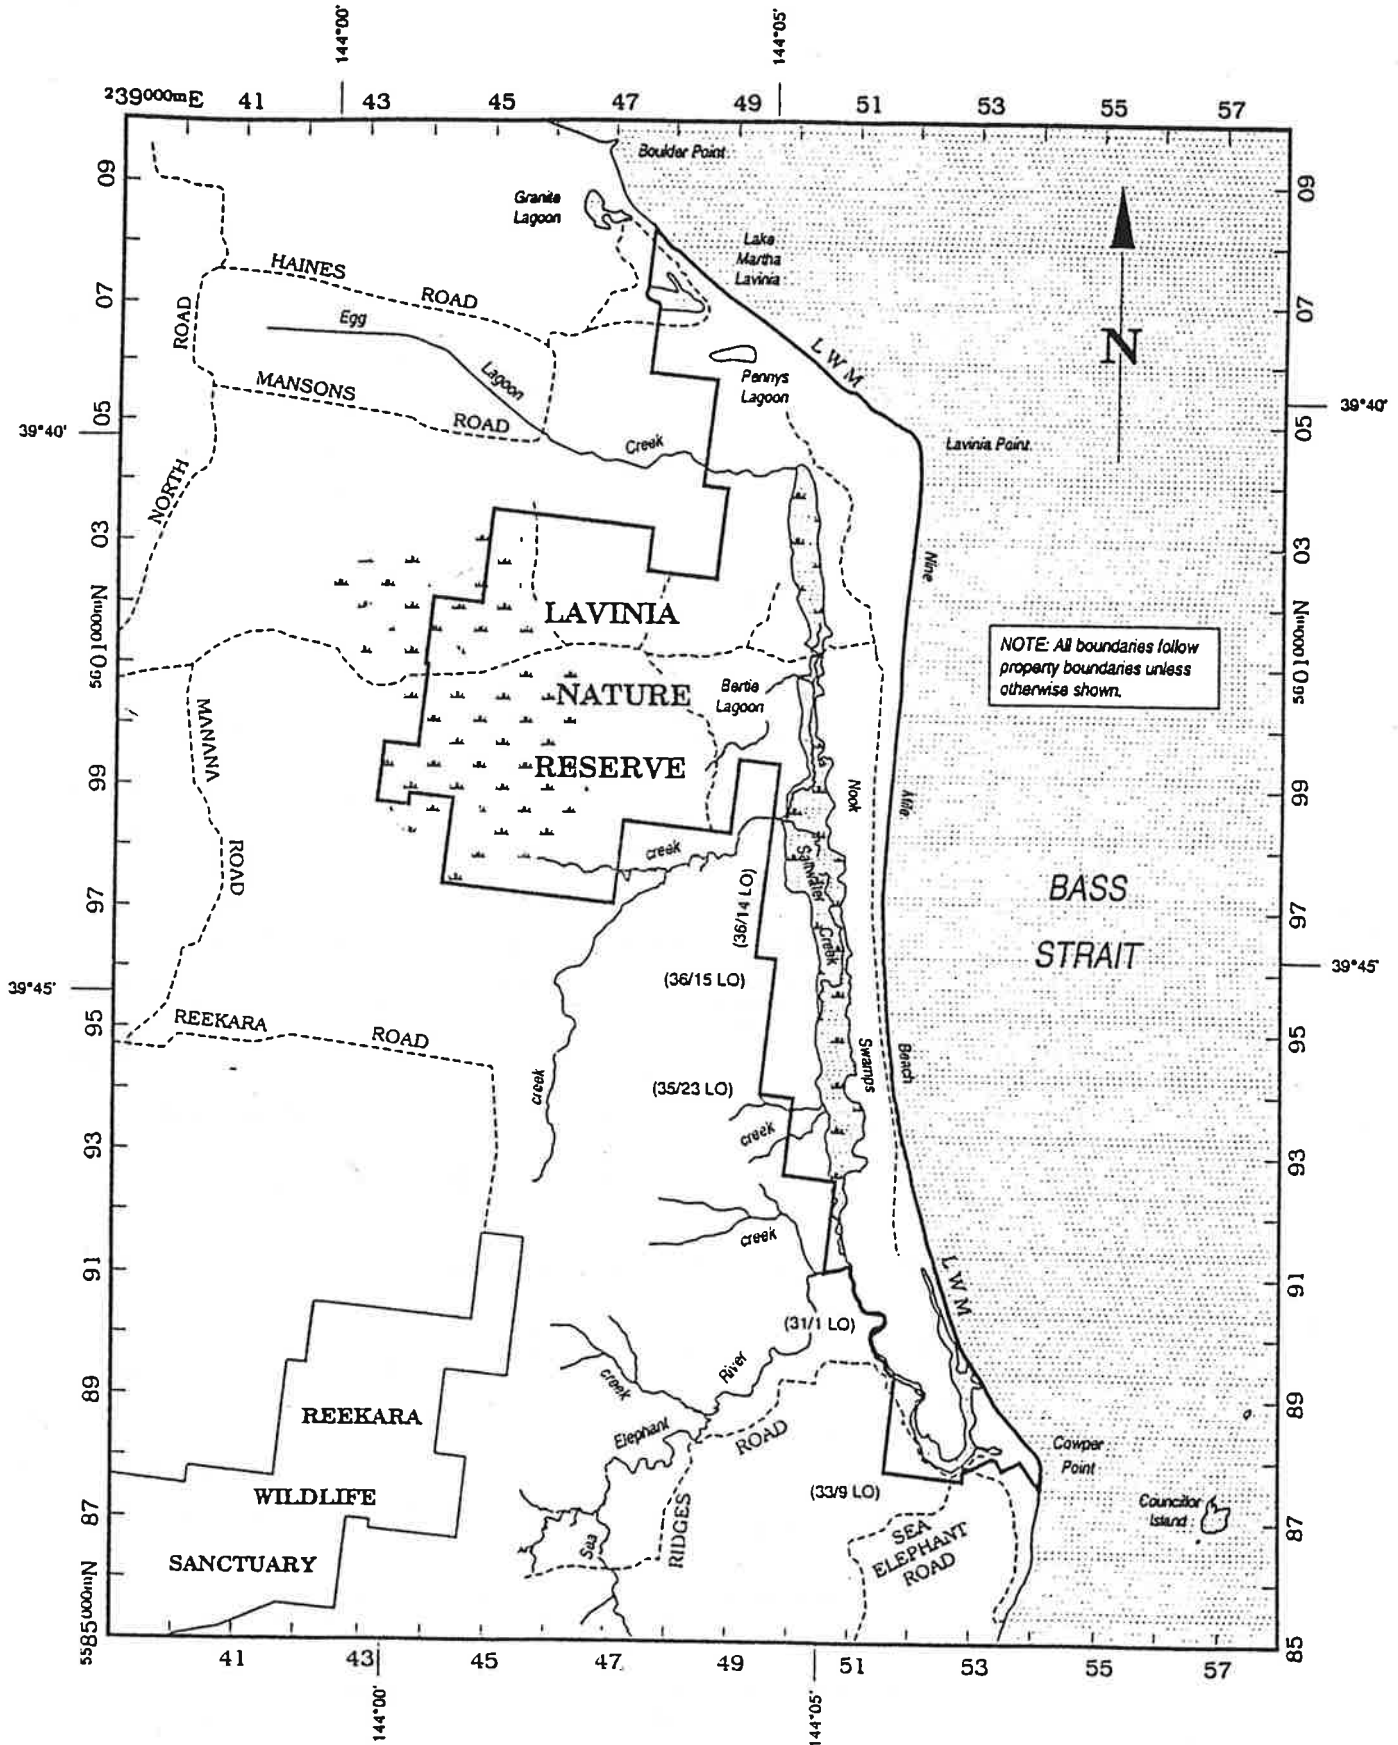

5. LAVINIA NATURE RESERVE

LAND DISTRICT OF KING ISLAND

AREA = 6800ha

SCALE 1 : 125000