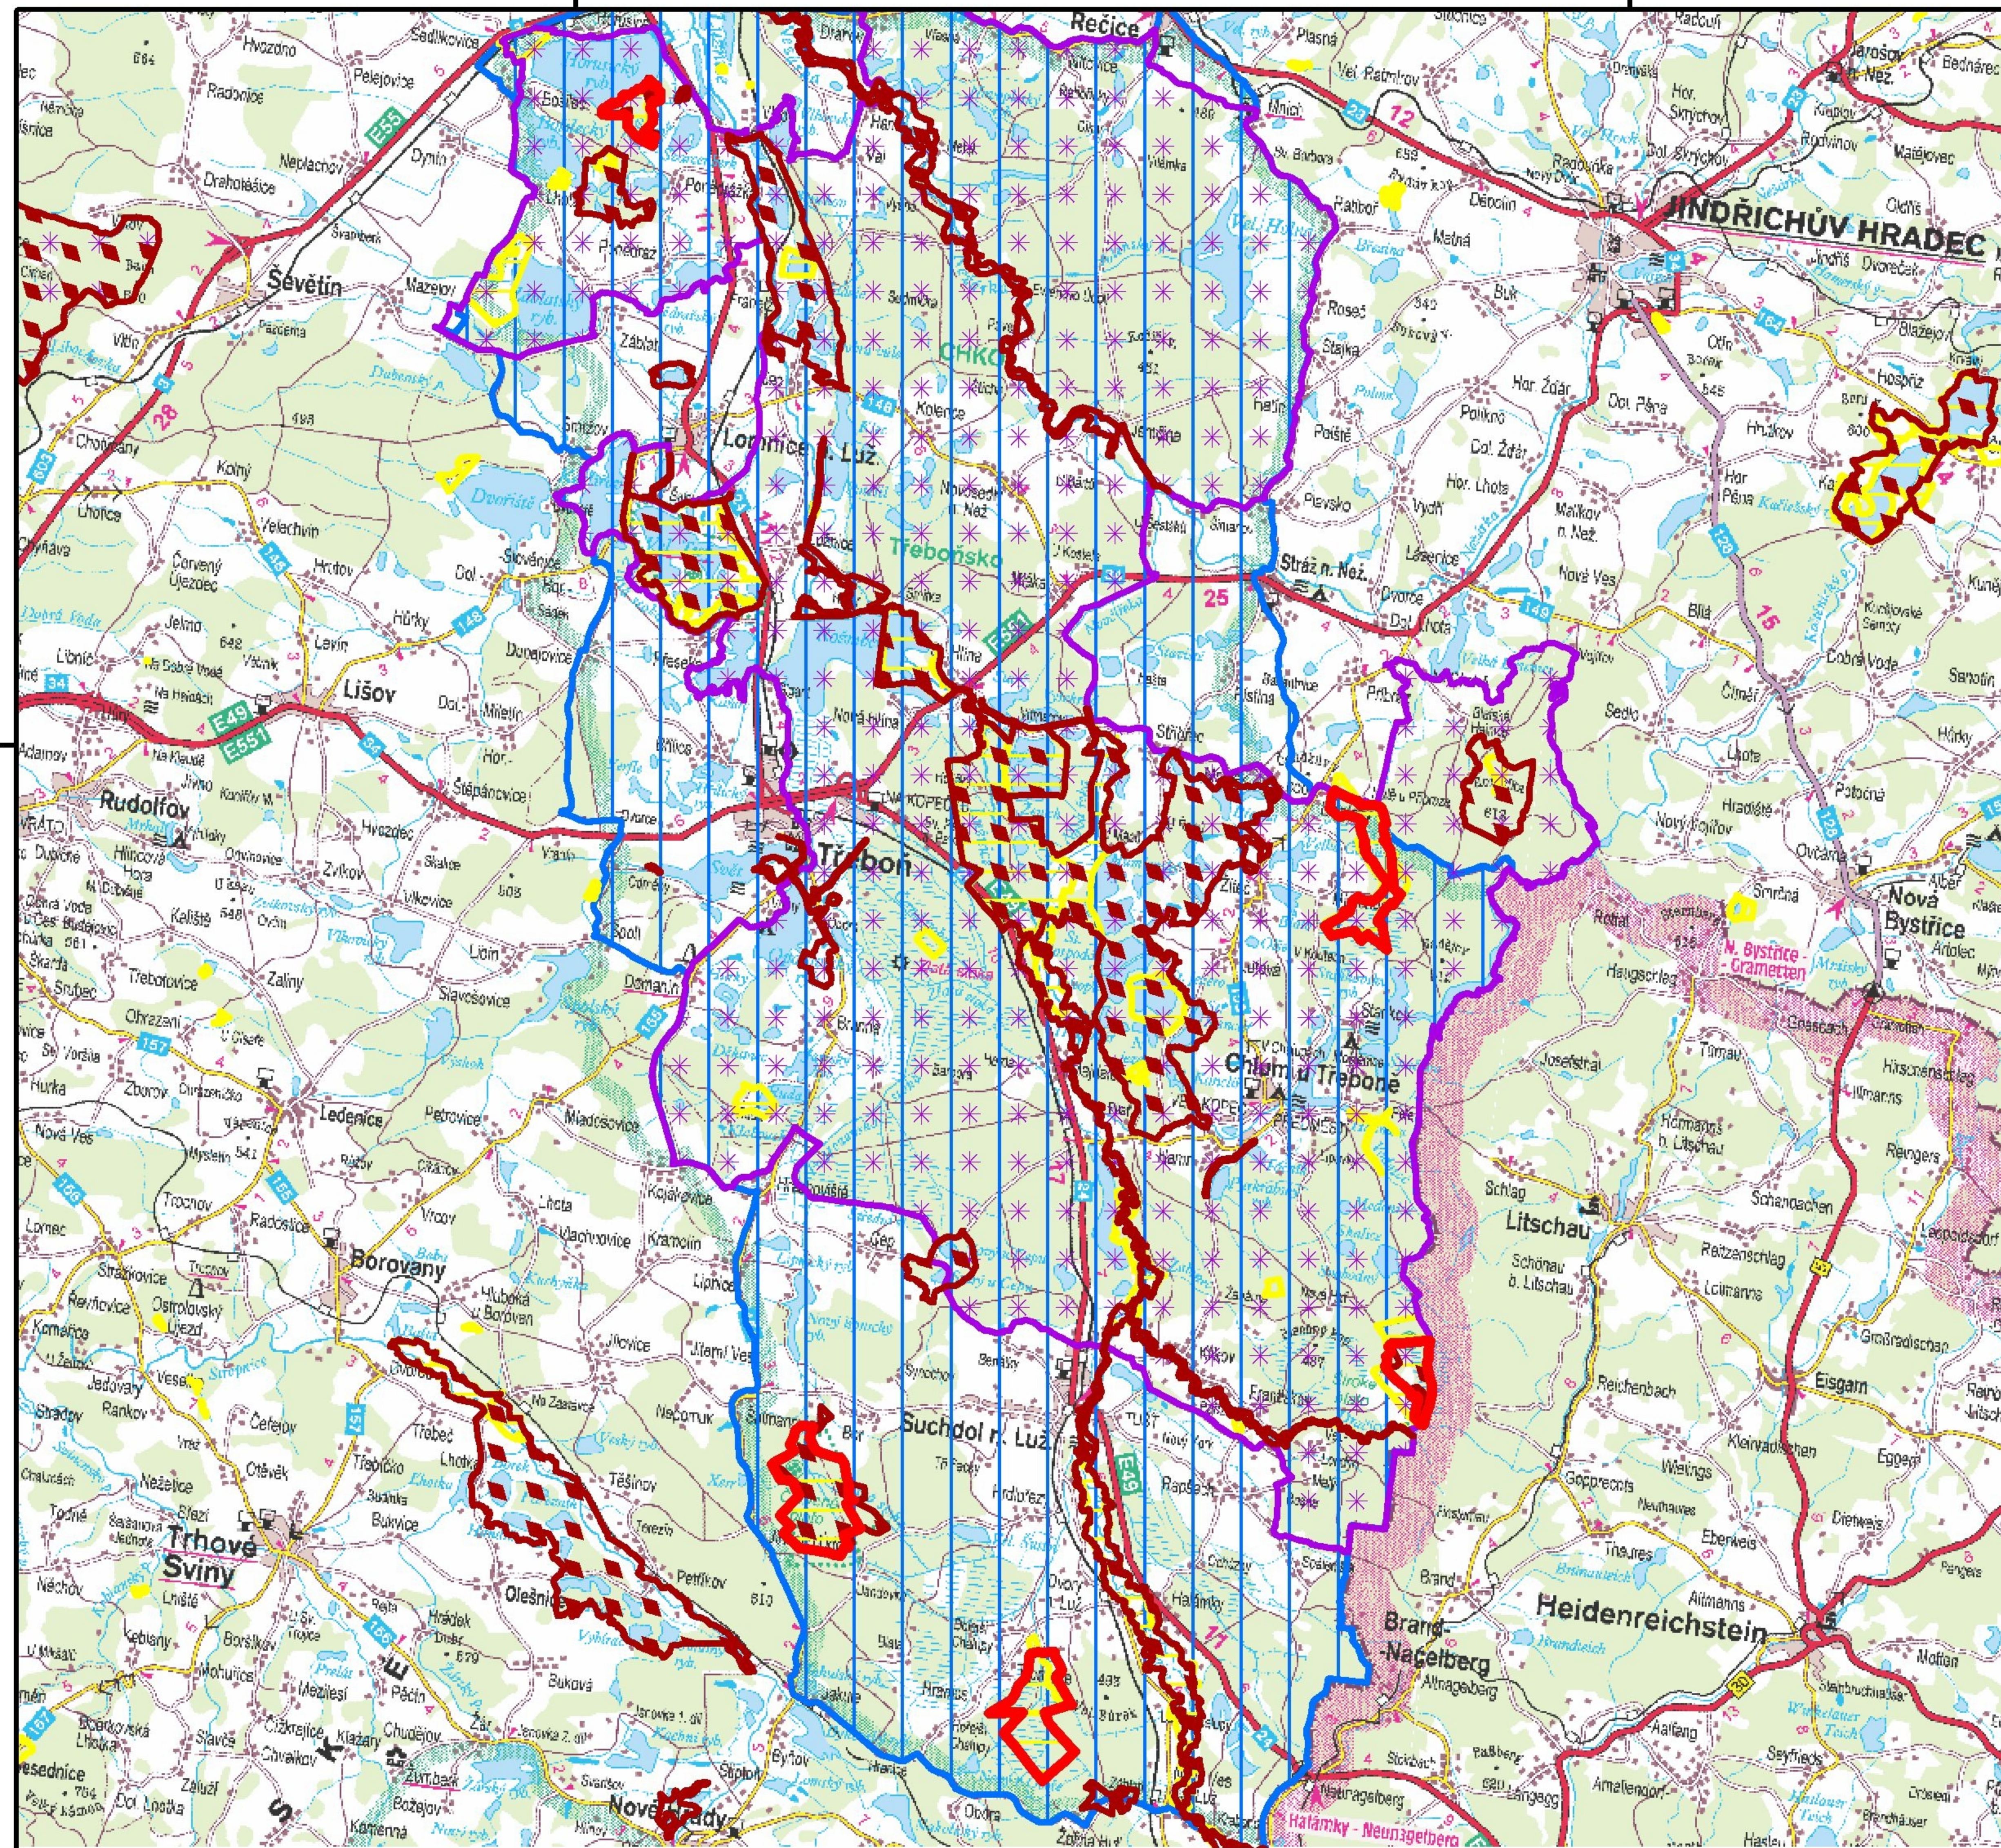

14°40'0"E

15°60'0"E

Ramsar Site TŘEBOŇ PEATLANDS

49°0'0"N

49°0'0"N

Legend

-  Ramsar Site
-  pSCI
-  SPA
-  Small-site protected area
-  Large-site protected area

1:225 000

© Ministry of Environment
of the Czech Republic, 2005

14°40'0"E

15°60'0"E