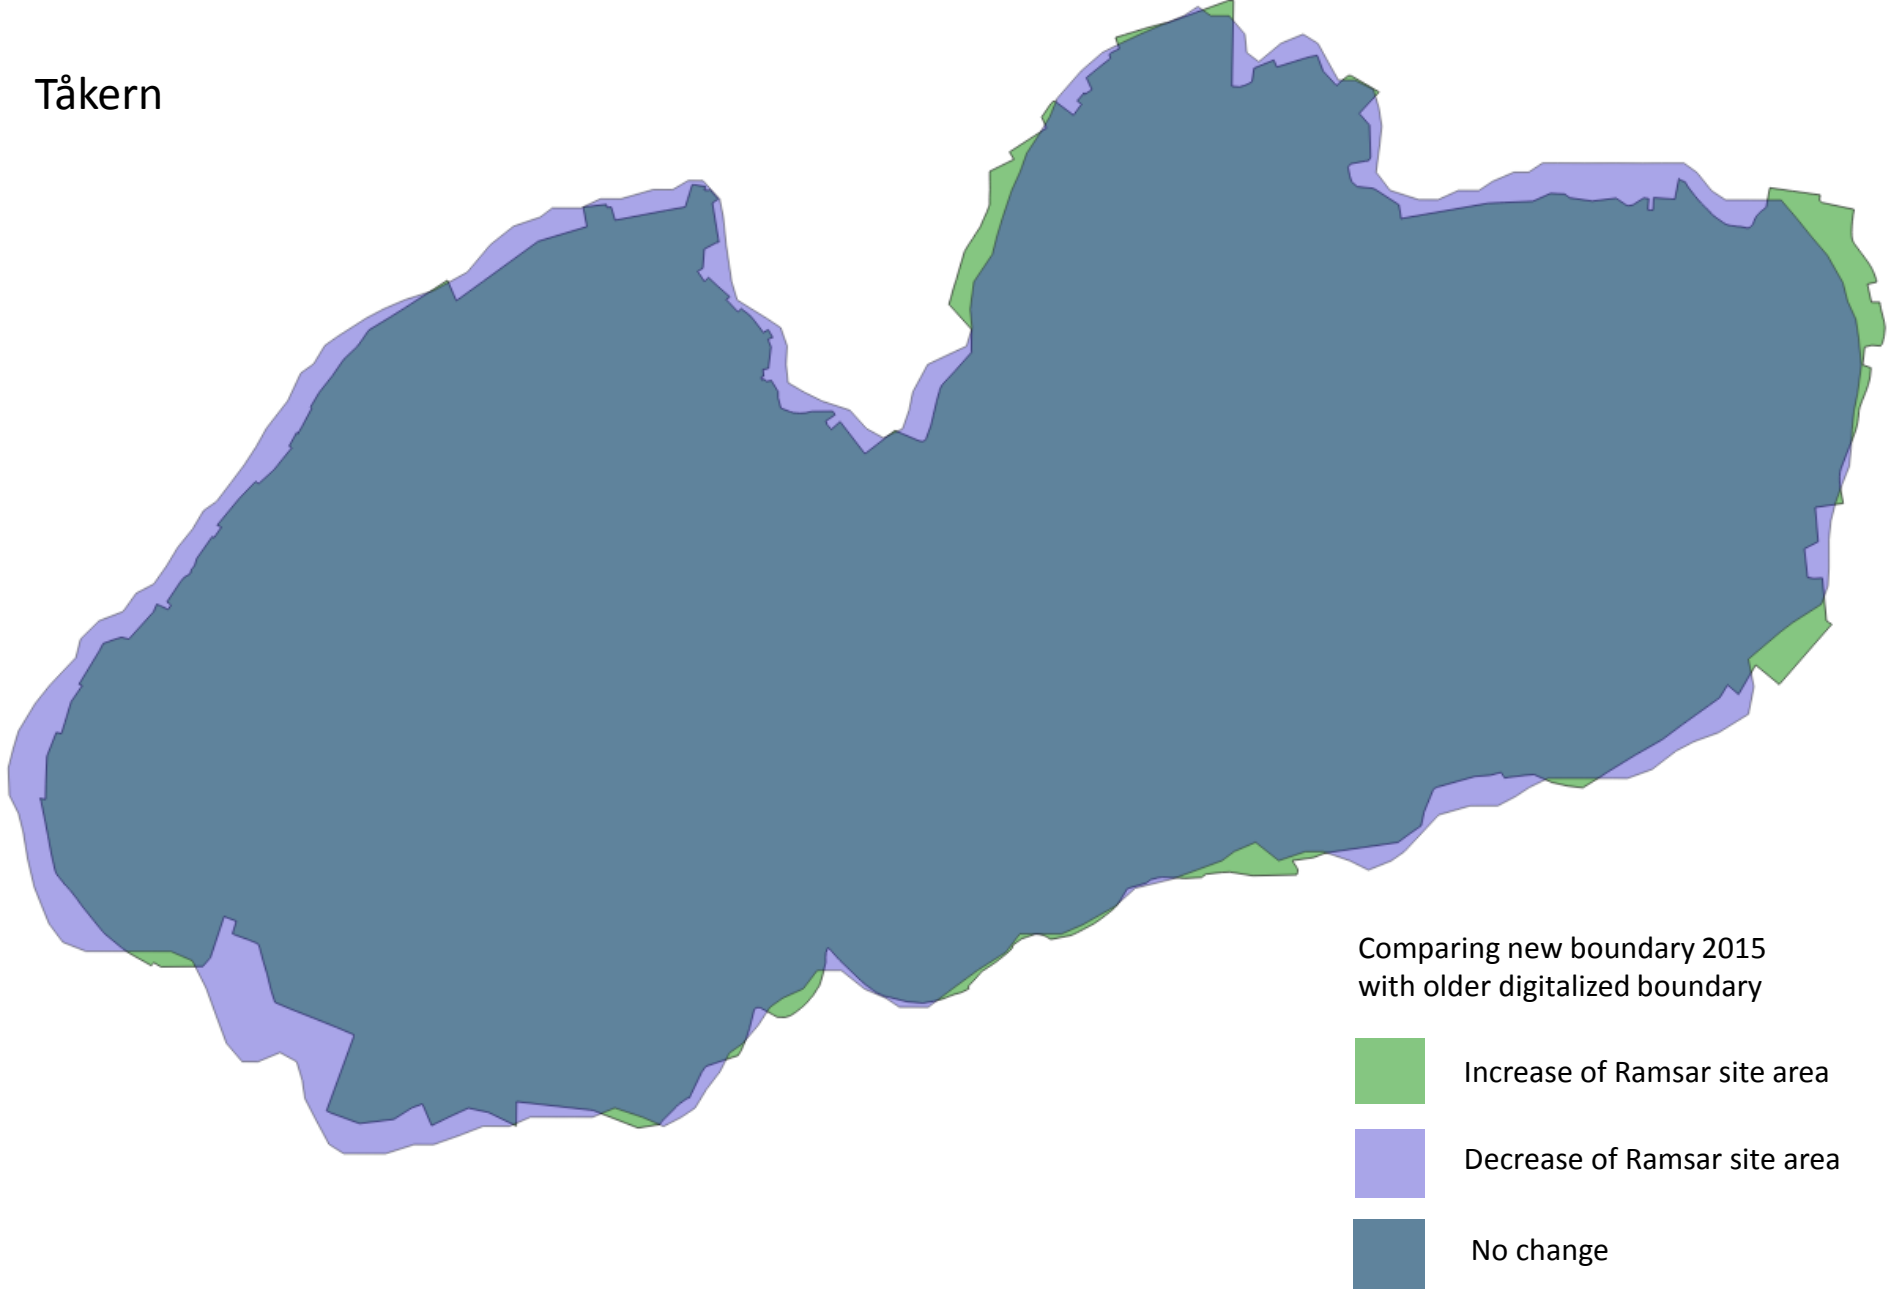

Tåkern

Comparing new boundary 2015
with older digitalized boundary

- Increase of Ramsar site area
- Decrease of Ramsar site area
- No change

Please be aware of that the old digitalised boundary was not very well done compared with the border on the map (on paper).