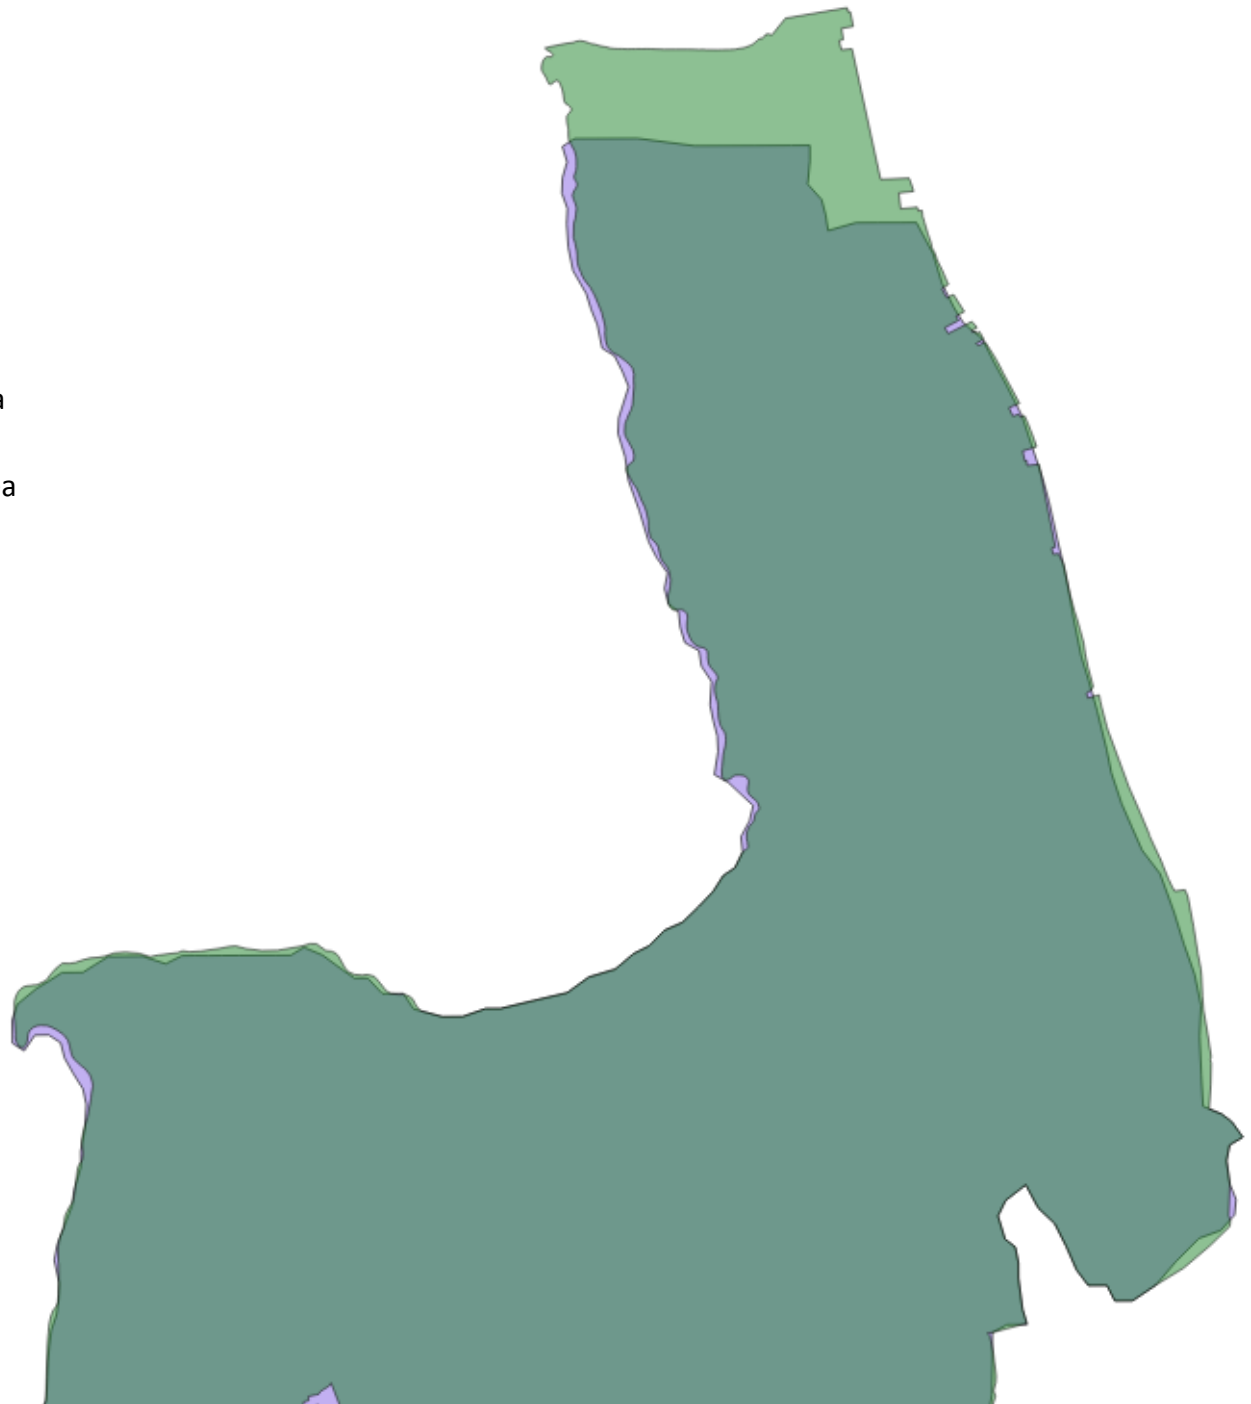

Falsterbo-Foteviken (Northern part)

Comparing new boundary 2018
with older digitalized boundary

Please be aware of that the old digitalised boundary was not very well done compared with the border on the map (on paper).

Falsterbo-Foteviken (Southern part)

Comparing new boundary 2018
with older digitalized boundary

-  Increase of Ramsar site area
-  Decrease of Ramsar site area
-  No change

Please be aware of that the old
digitalised boundary was not very
well done compared with the border
on the map (on paper).