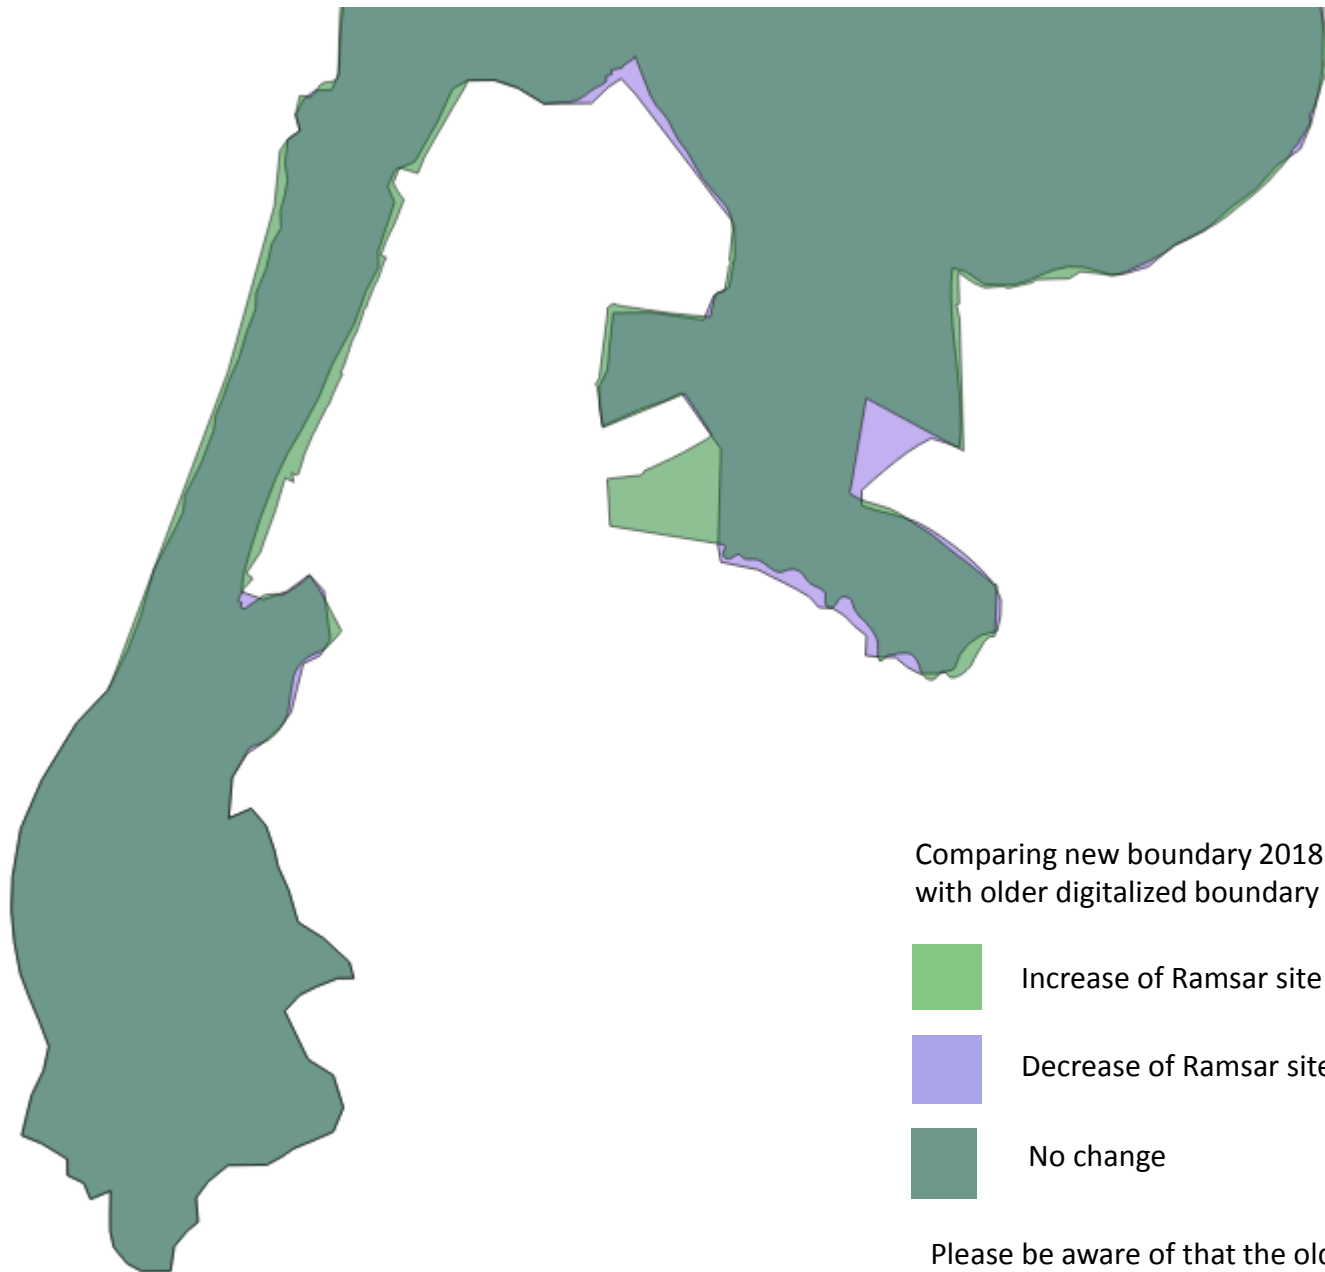

Falsterbo-Foteviken (Northern part)

Comparing new boundary 2018
with older digitalized boundary

Please be aware of that the old digitalised boundary was not very well done compared with the border on the map (on paper).

Falsterbo-Foteviken (Southern part)

Comparing new boundary 2018
with older digitalized boundary

-  Increase of Ramsar site area
-  Decrease of Ramsar site area
-  No change

Please be aware of that the old
digitalised boundary was not very
well done compared with the border
on the map (on paper).