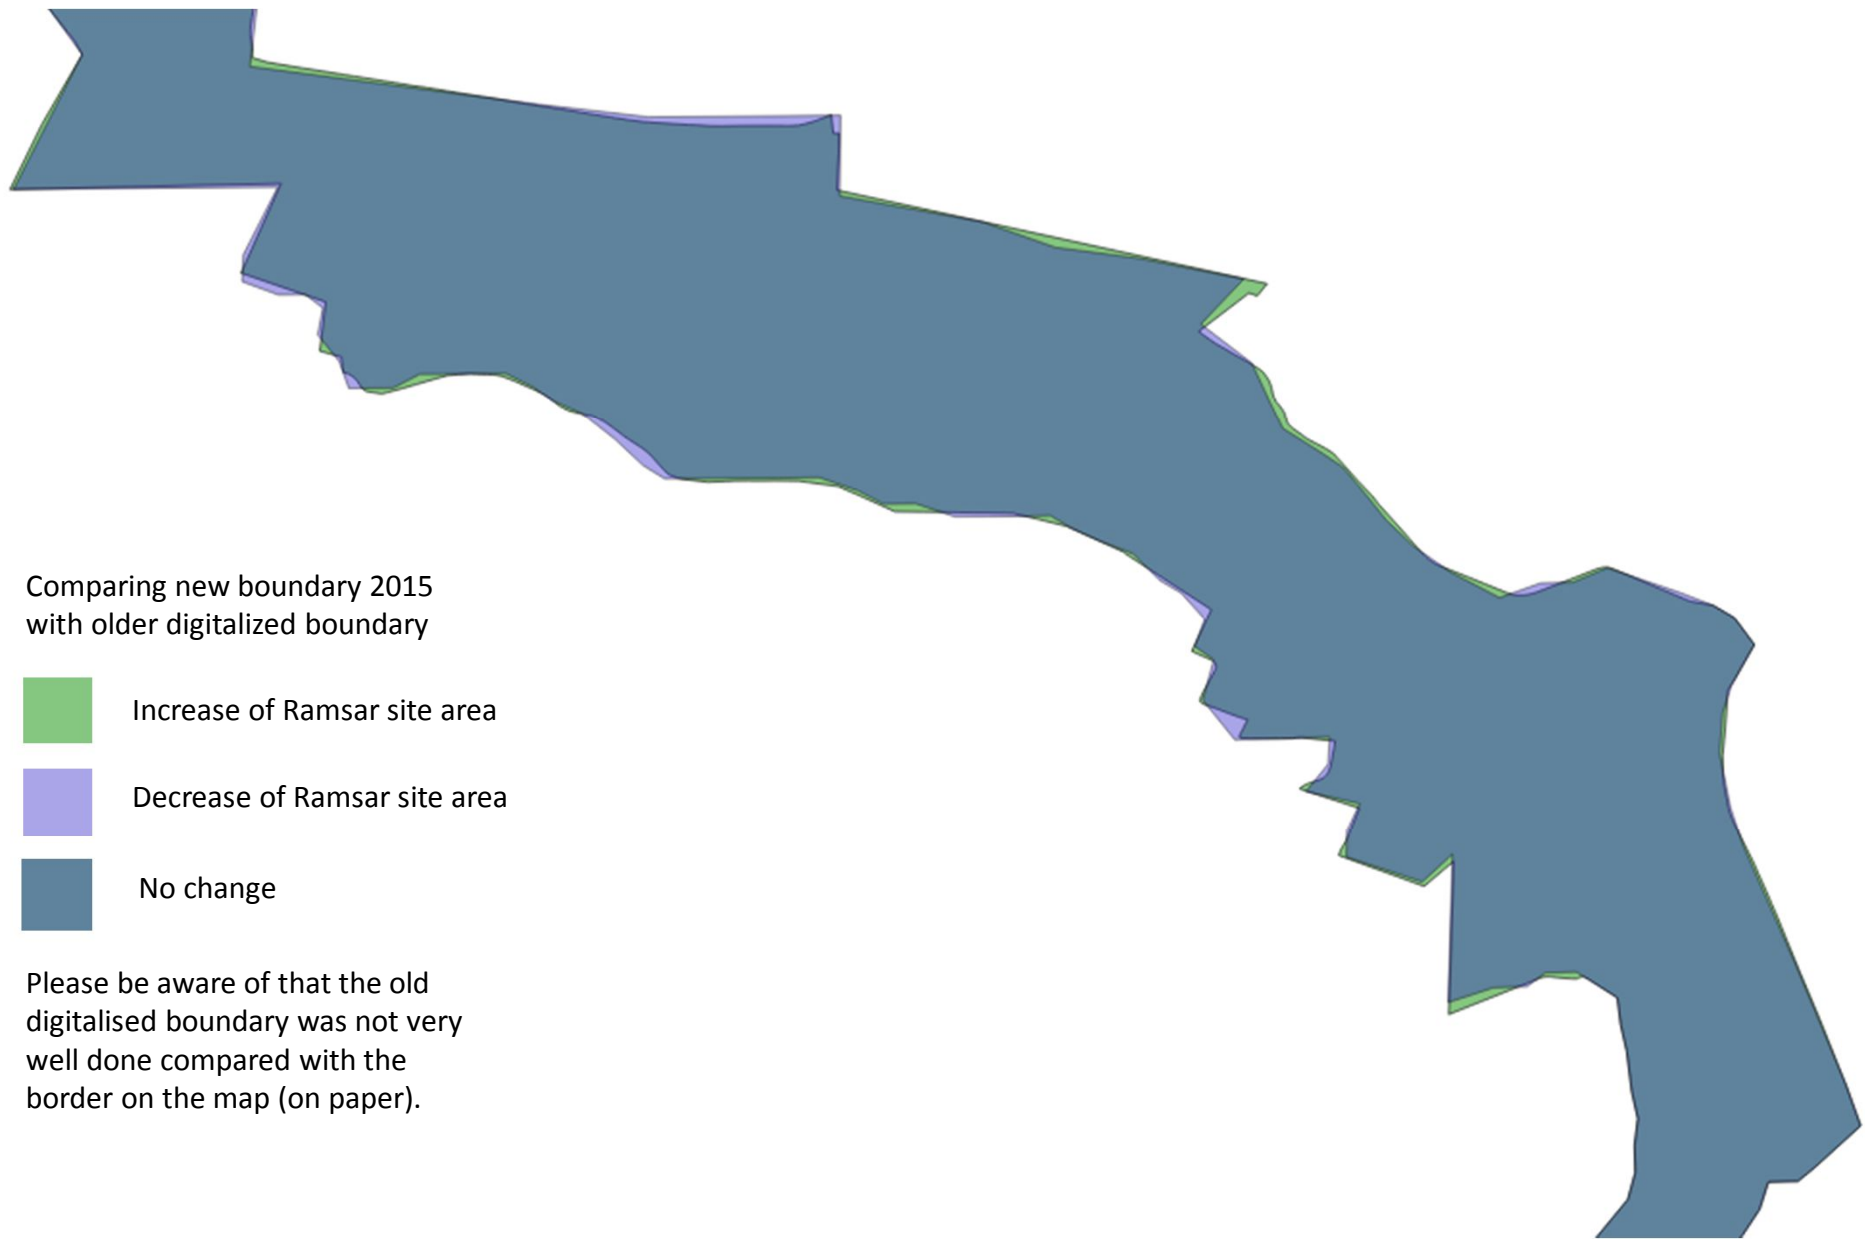

Klingavälsån-Krankesjön (north-east)

Comparing new boundary 2015
with older digitalized boundary

-  Increase of Ramsar site area
-  Decrease of Ramsar site area
-  No change

Please be aware of that the old digitalised boundary was not very well done compared with the border on the map (on paper).

Klingavälsån-Krankesjön (central part)

Comparing new boundary 2015 with older digitalized boundary

- Increase of Ramsar site area
- Decrease of Ramsar site area
- No change

Please be aware of that the old digitalised boundary was not very well done compared with the border on the map (on paper).