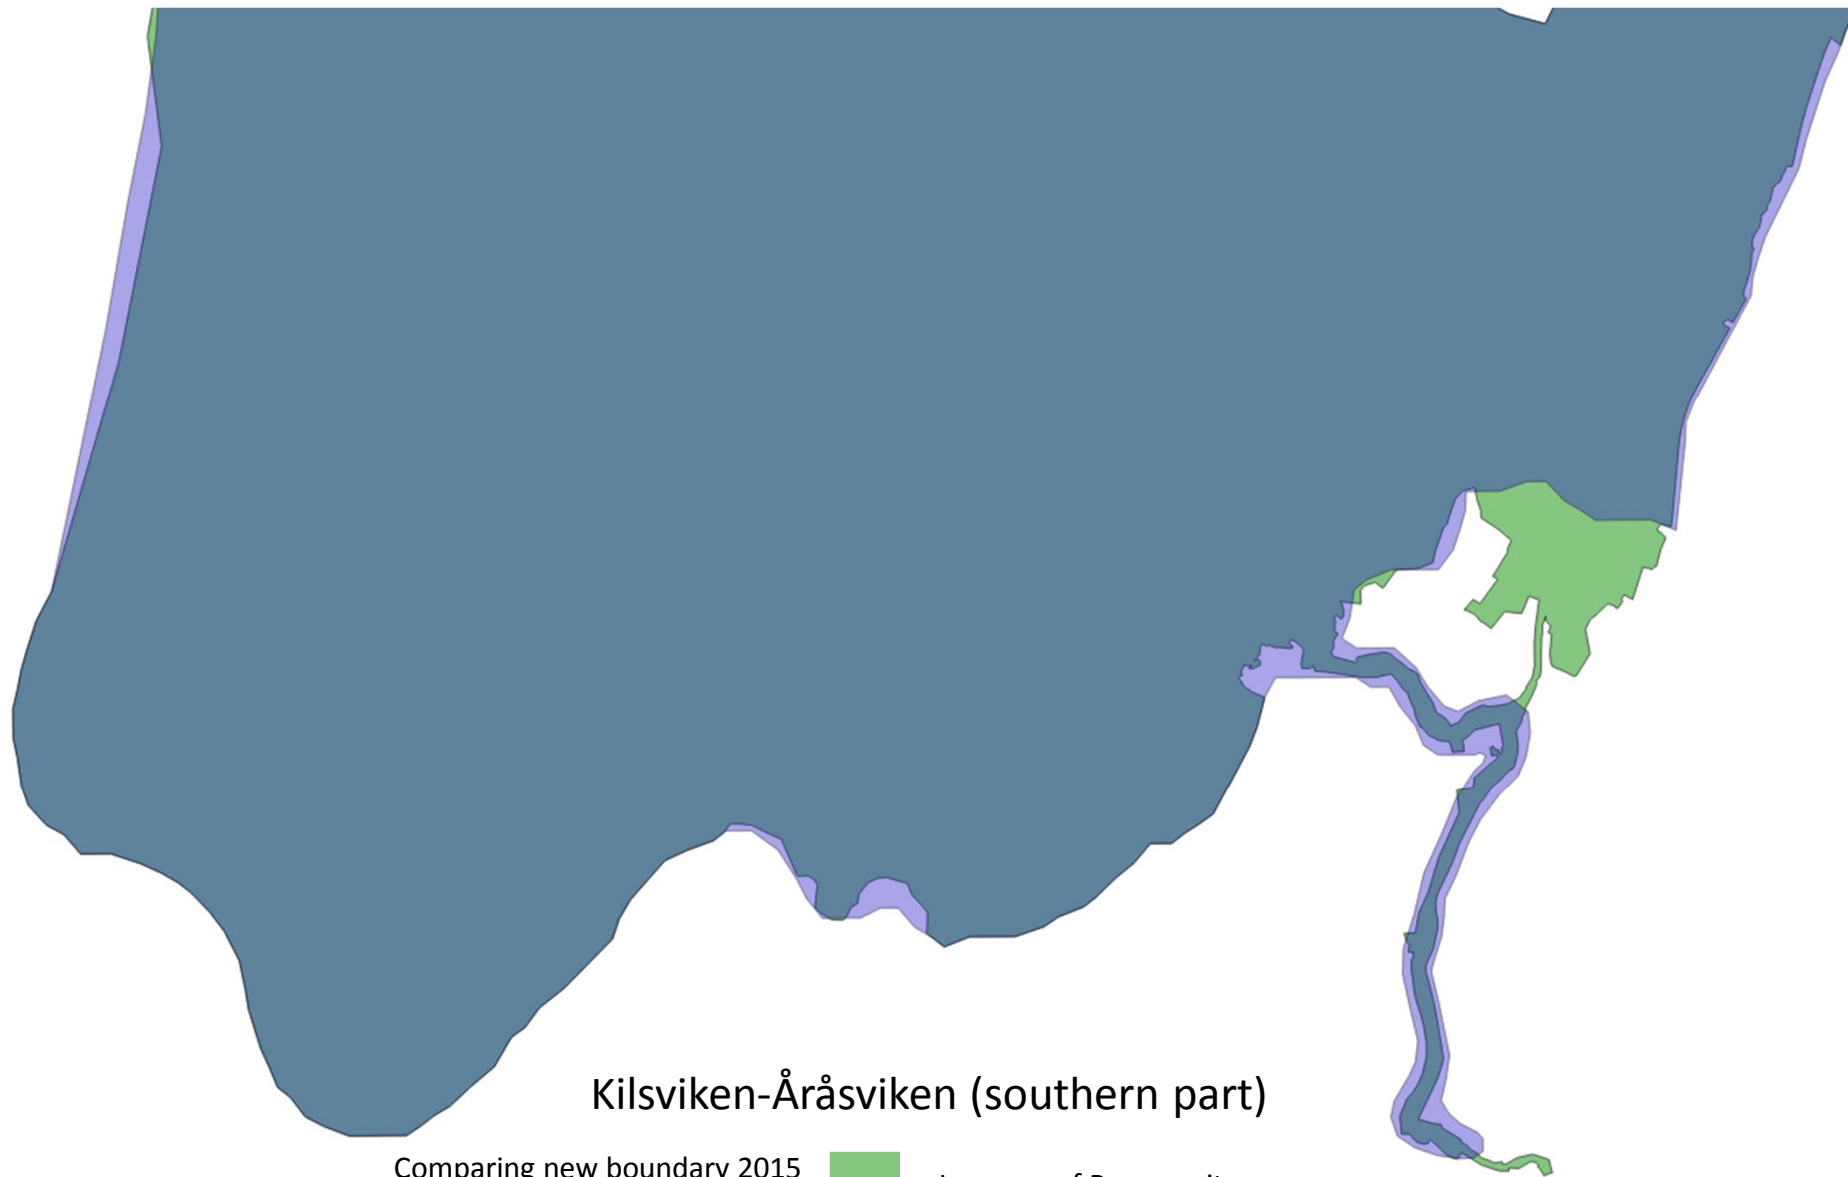

Kilsviken-Åråsviken (northern part)

Comparing new boundary 2015
with older digitalized boundary

- Increase of Ramsar site area
- Decrease of Ramsar site area
- No change

Please be aware of that the old digitalised boundary was not very well done compared with the border on the map (on paper).

Kilsviken-Åråsviken (southern part)

Comparing new boundary 2015
with older digitalized boundary

Increase of Ramsar site area

Please be aware of that the old
digitalised boundary was not very
well done compared with the
border on the map (on paper).

Decrease of Ramsar site area

No change