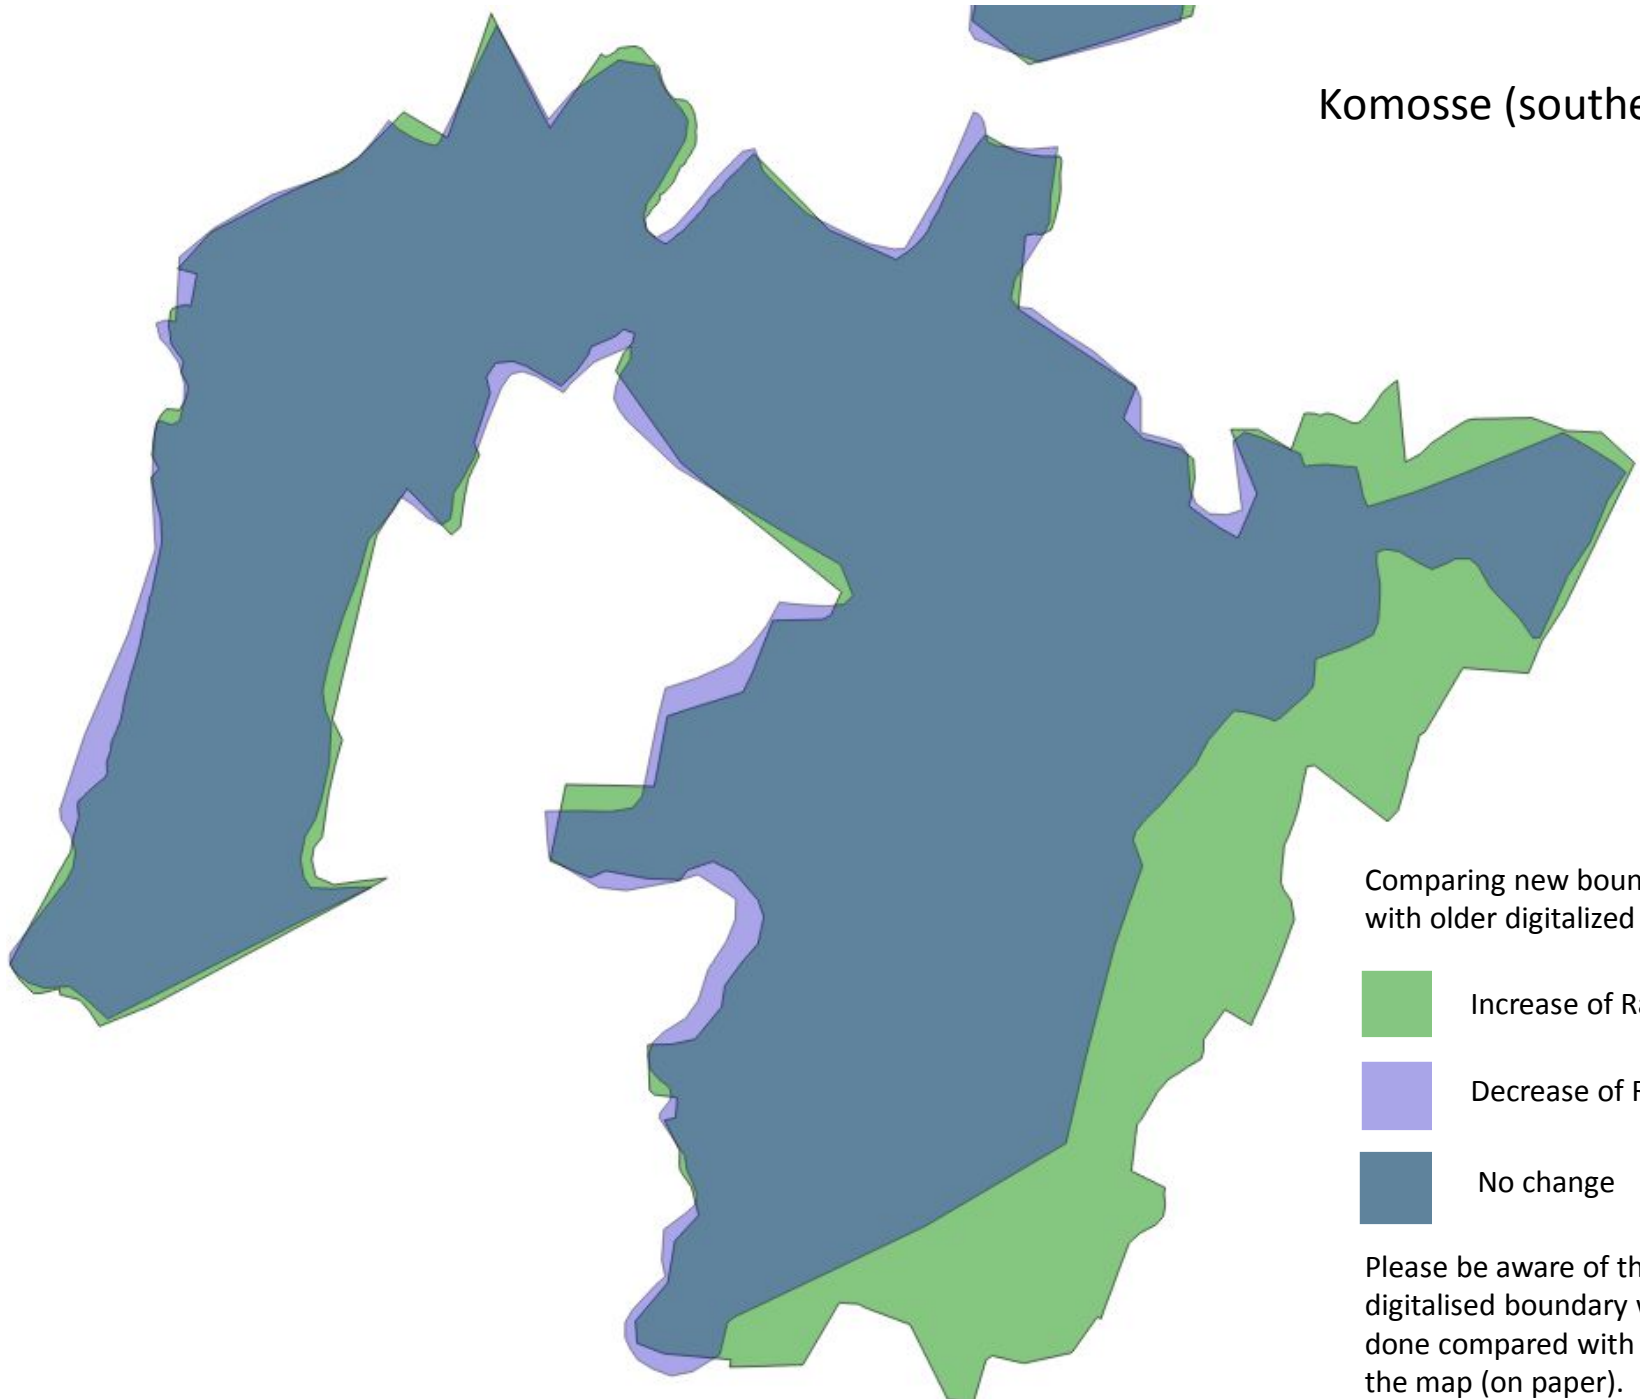

# Komosse (northern part)

Comparing new boundary 2015  
with older digitalized boundary

-  Increase of Ramsar site area
-  Decrease of Ramsar site area
-  No change

Please be aware of that the old digitalised boundary was not very well done compared with the border on the map (on paper).

# Komosse (southern part)

Comparing new boundary 2015 with older digitalized boundary

- Increase of Ramsar site area
- Decrease of Ramsar site area
- No change

Please be aware of that the old digitalised boundary was not very well done compared with the border on the map (on paper).