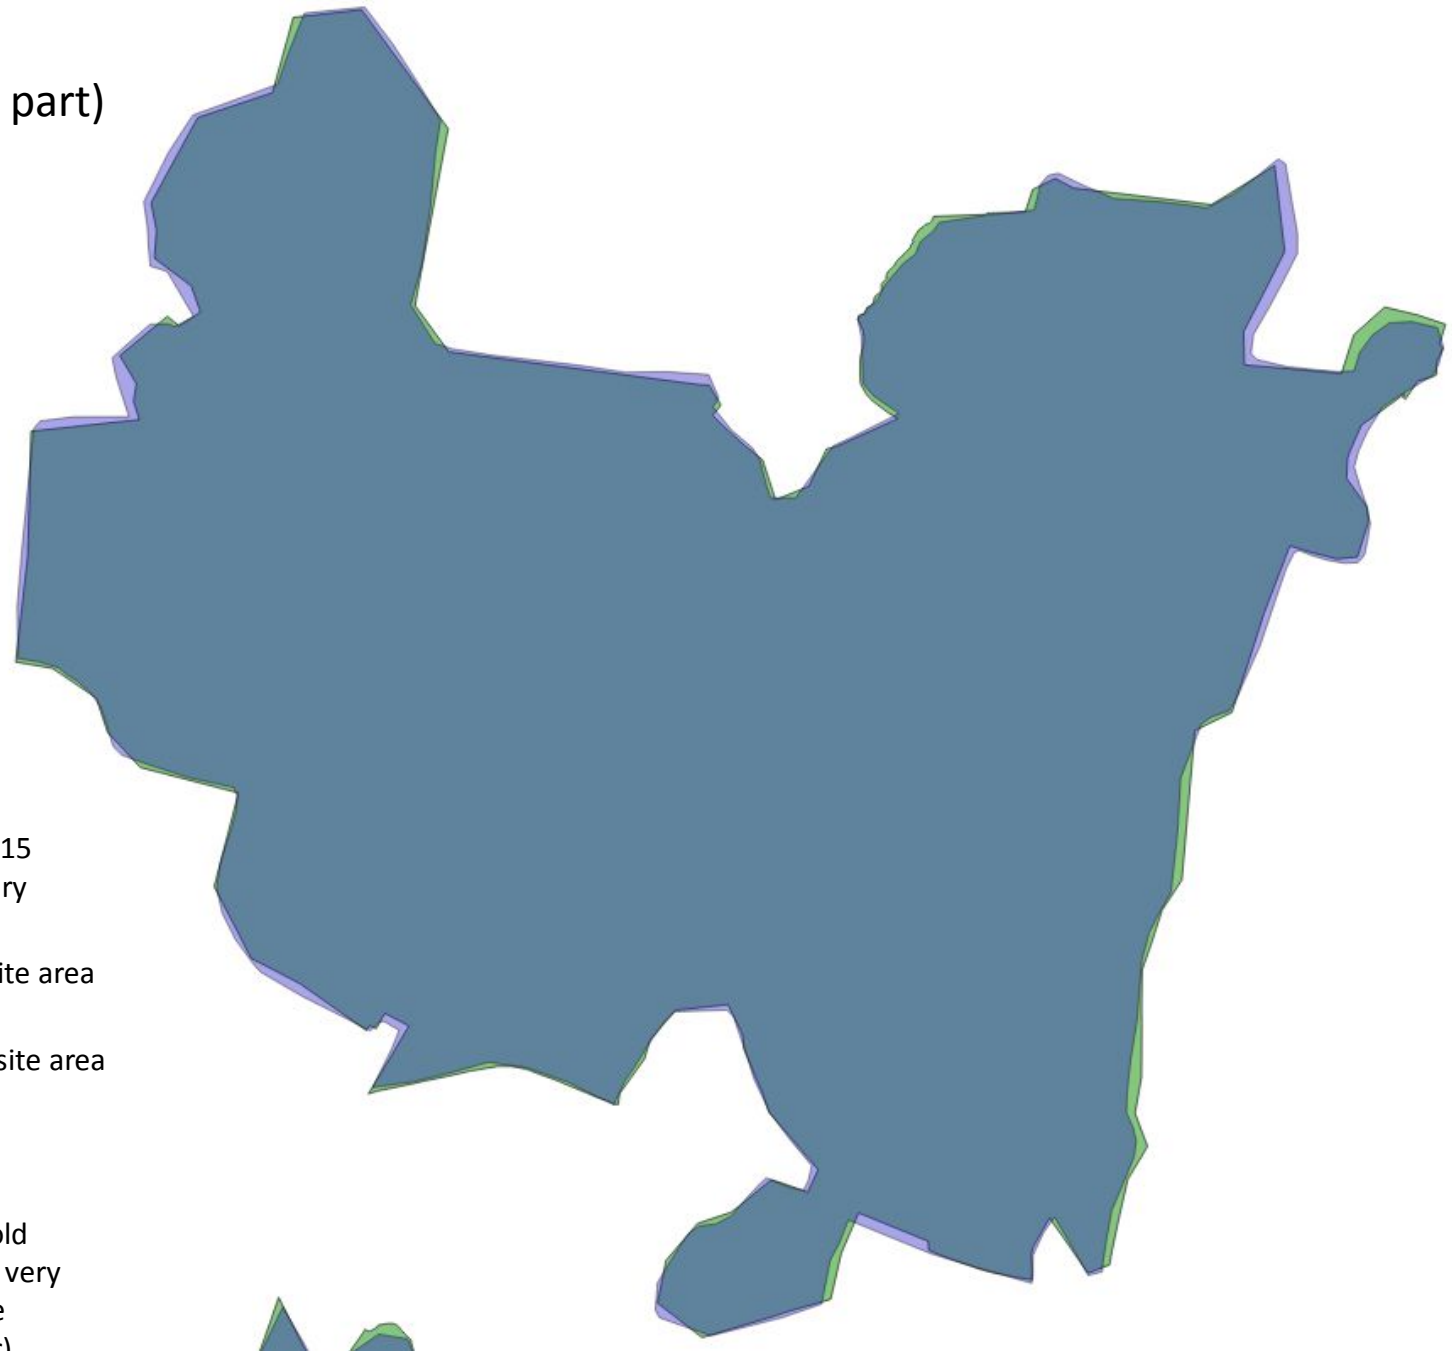

# Komosse (northern part)

Comparing new boundary 2015  
with older digitalized boundary

-  Increase of Ramsar site area
-  Decrease of Ramsar site area
-  No change

Please be aware of that the old digitalised boundary was not very well done compared with the border on the map (on paper).

# Komosse (southern part)

Comparing new boundary 2015 with older digitalized boundary

- Increase of Ramsar site area
- Decrease of Ramsar site area
- No change

Please be aware of that the old digitalised boundary was not very well done compared with the border on the map (on paper).