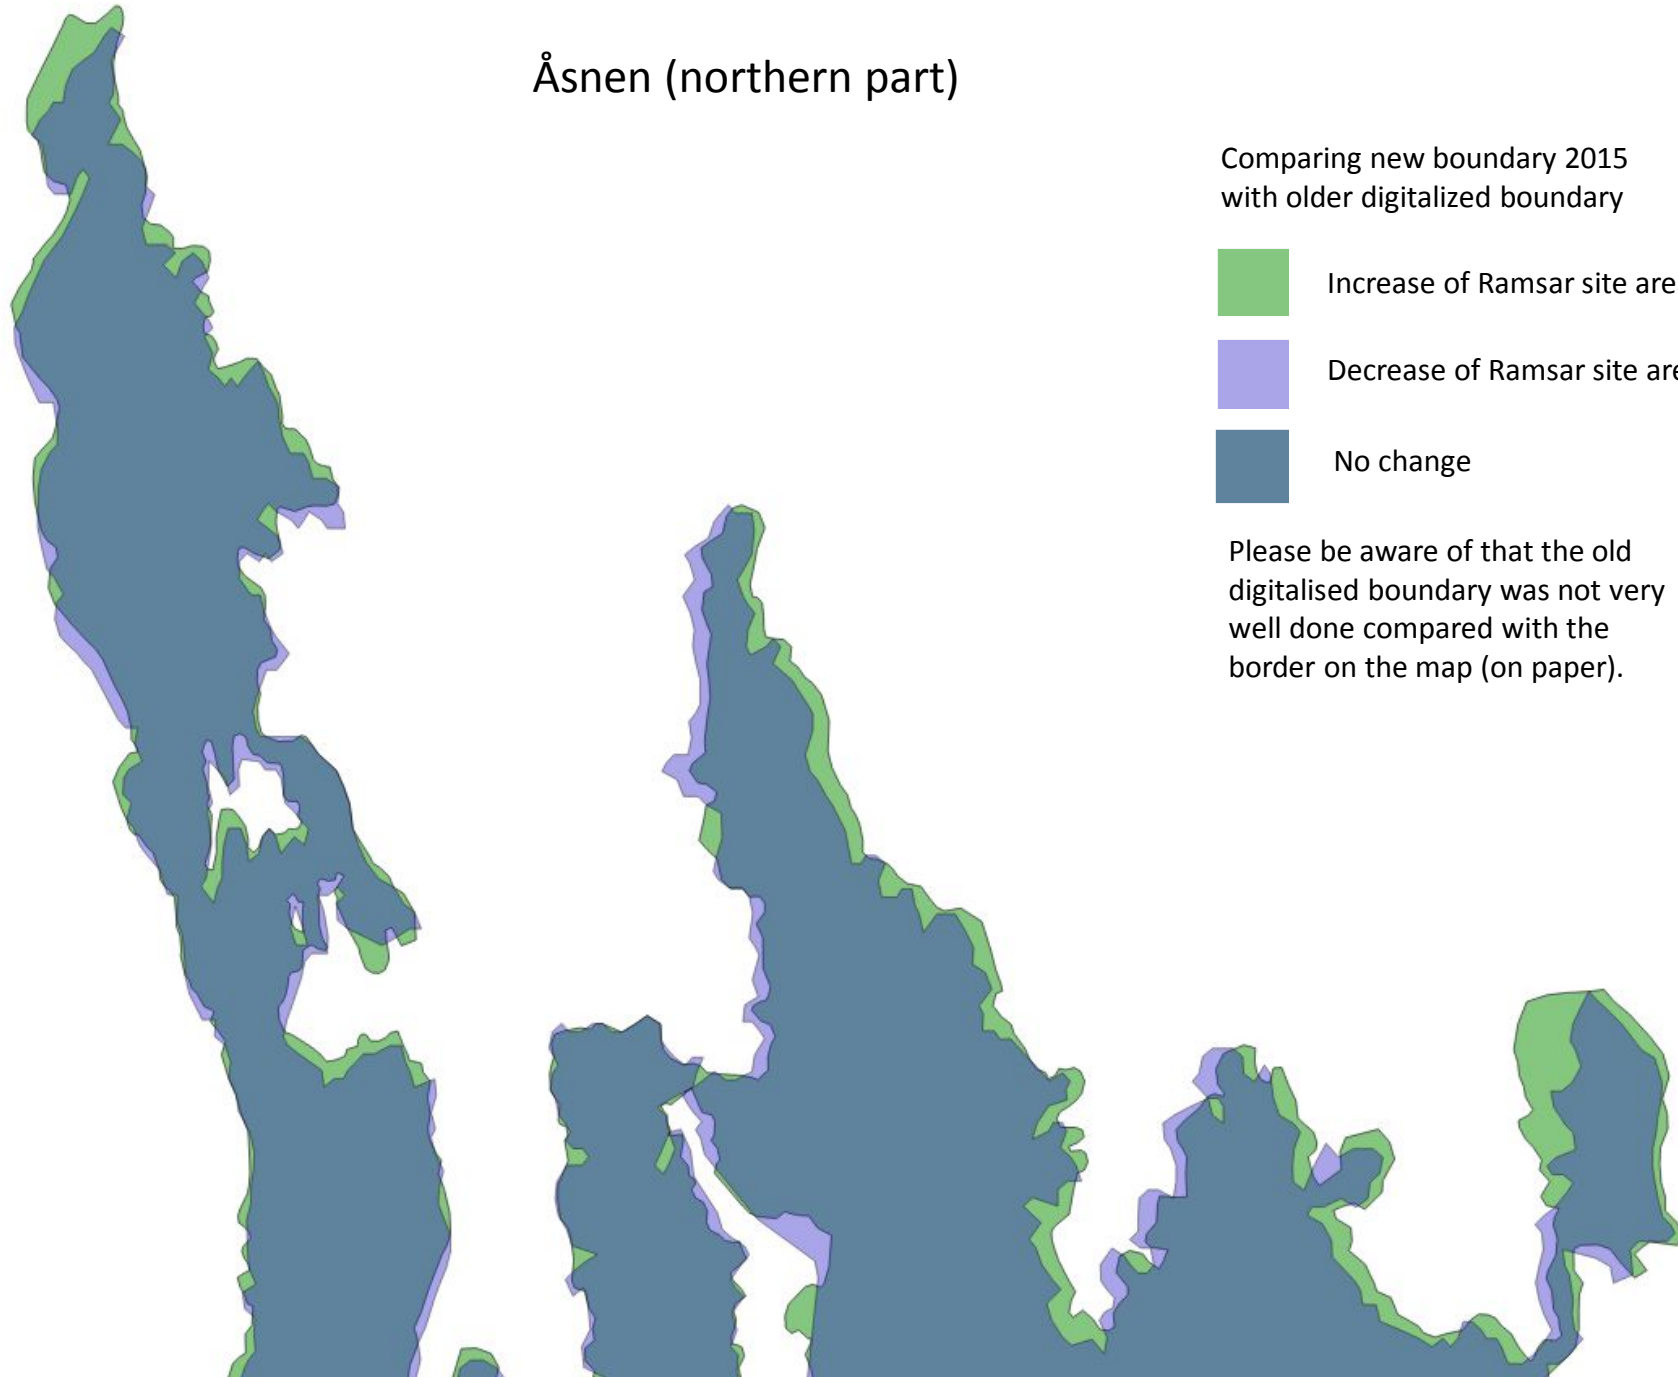

Åsnen (northern part)

Comparing new boundary 2015
with older digitalized boundary

Please be aware of that the old
digitalised boundary was not very
well done compared with the
border on the map (on paper).

Please be aware of that the old digitalised boundary was not very well done compared with the border on the map (on paper).