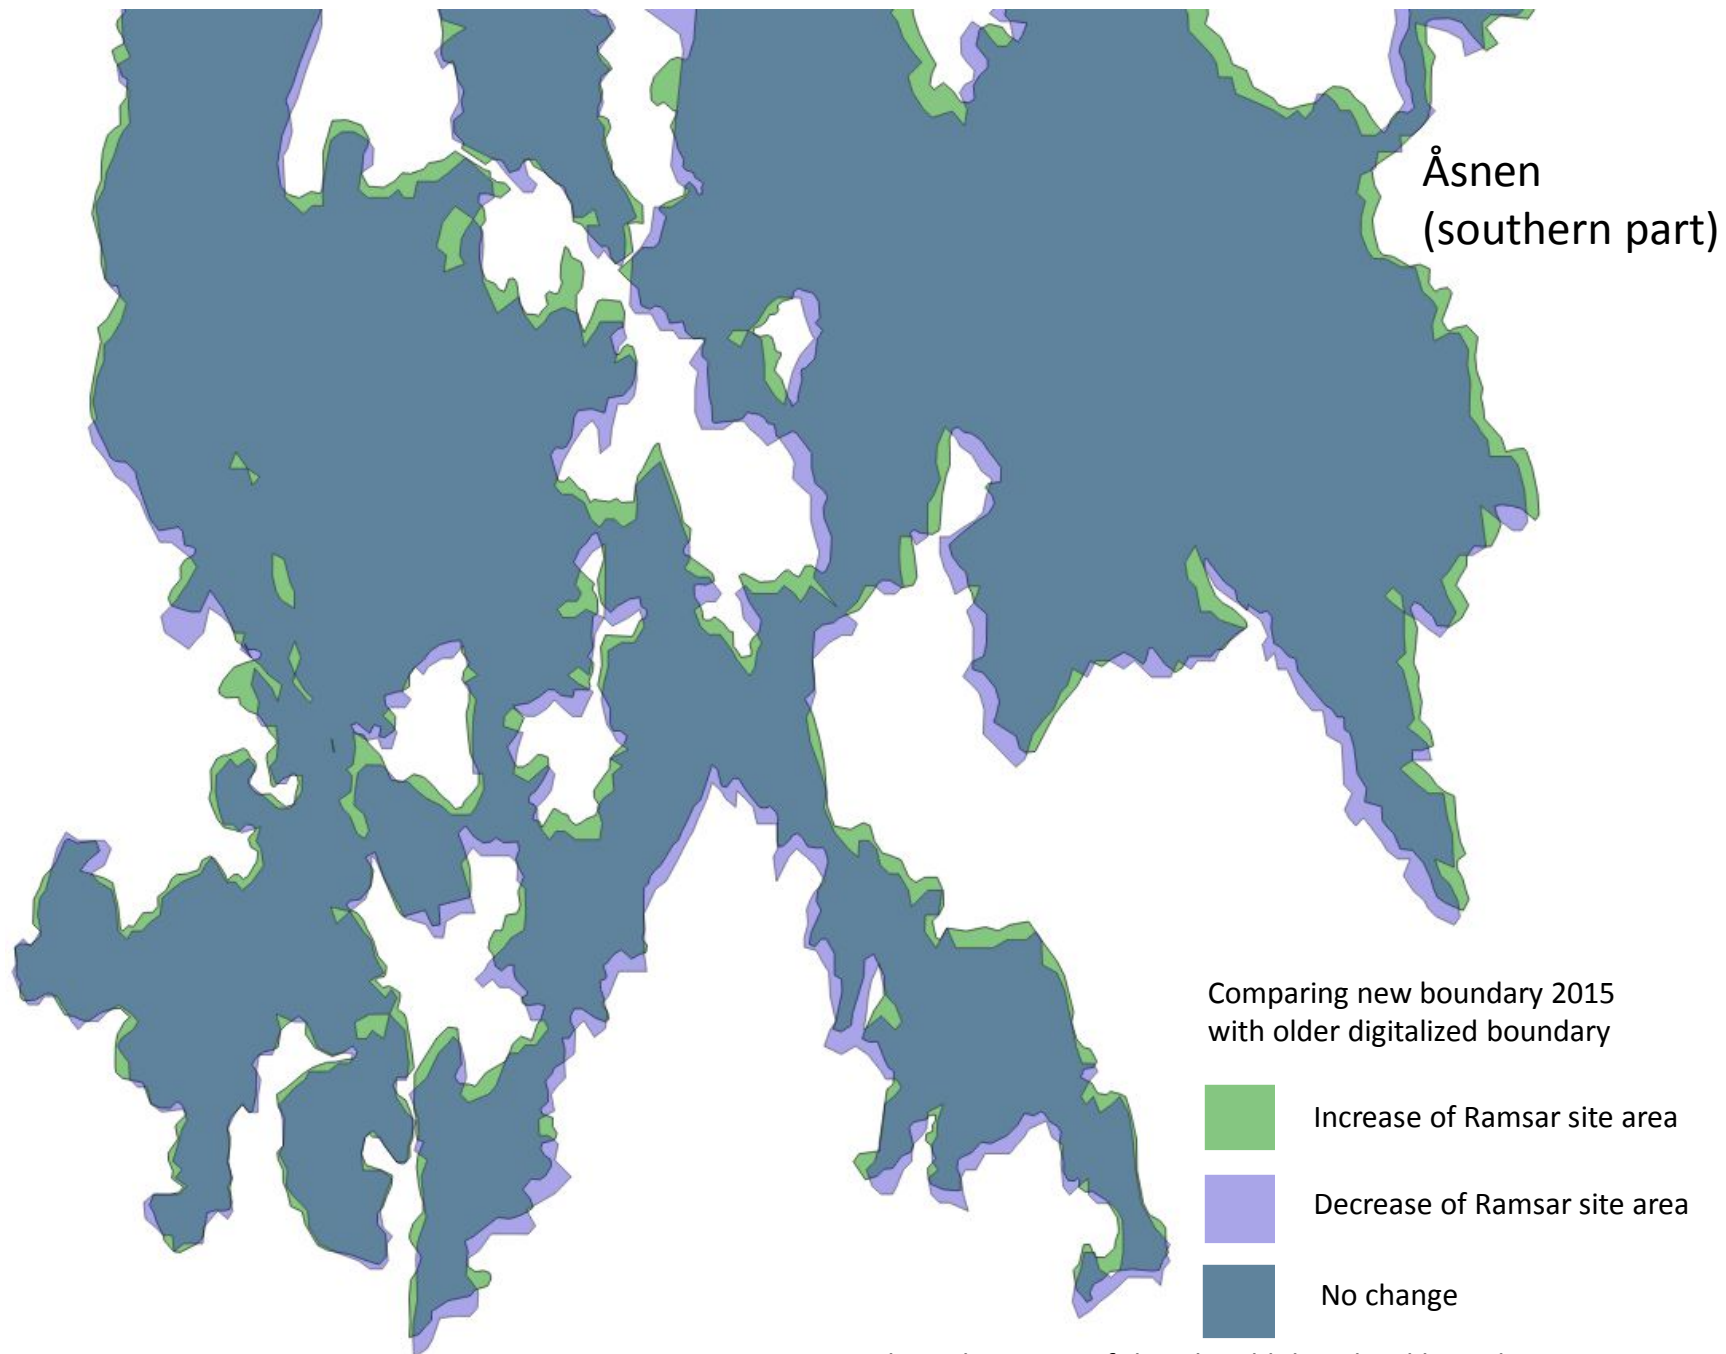

Åsnen (northern part)

Comparing new boundary 2015
with older digitalized boundary

Please be aware of that the old
digitalised boundary was not very
well done compared with the
border on the map (on paper).

Please be aware of that the old digitalised boundary was not very well done compared with the border on the map (on paper).