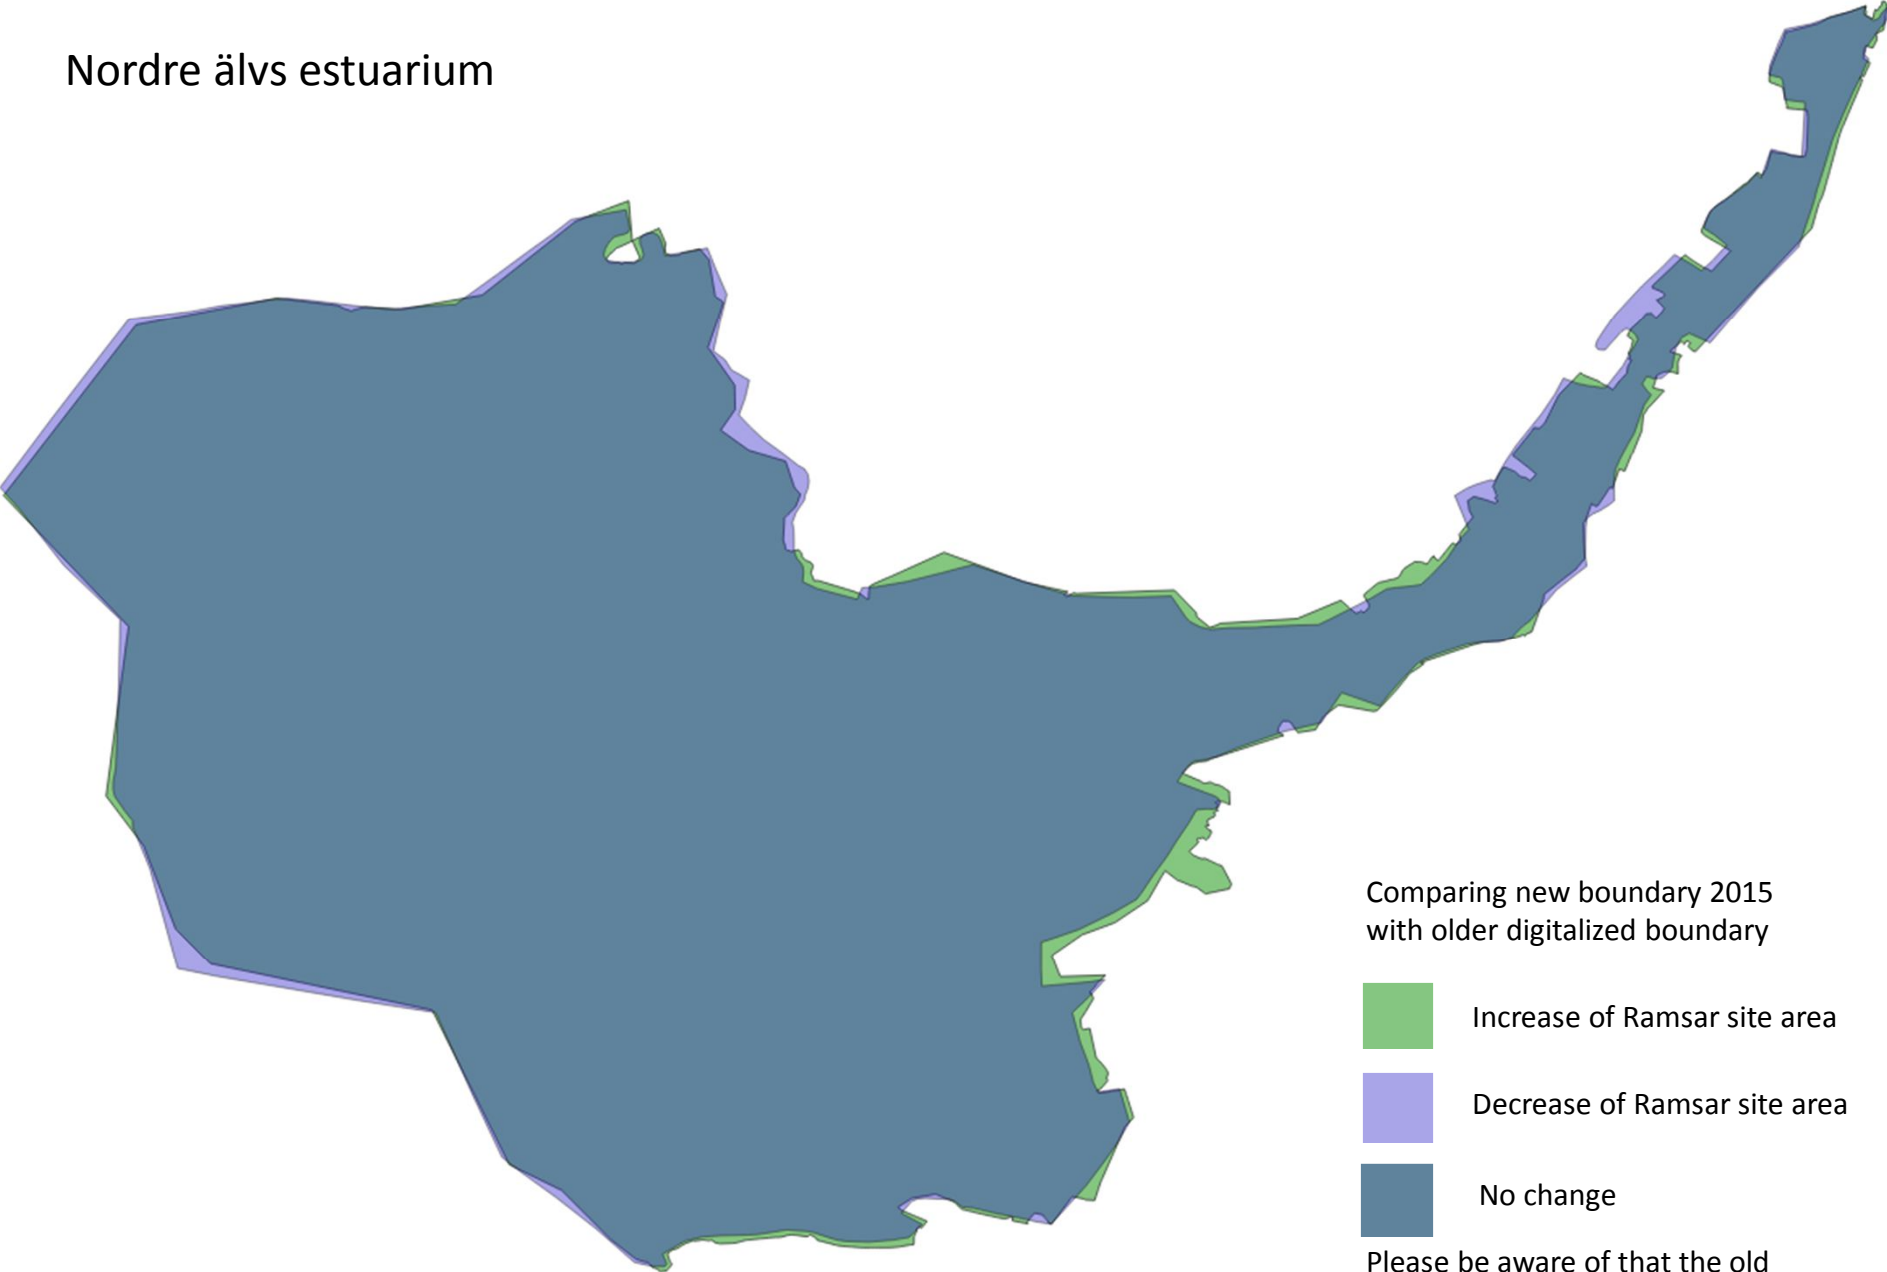

# Nordre älvs estuarium

Comparing new boundary 2015 with older digitalized boundary

- Increase of Ramsar site area
- Decrease of Ramsar site area
- No change

Please be aware of that the old digitalised boundary was not very well done compared with the border on the map (on paper).