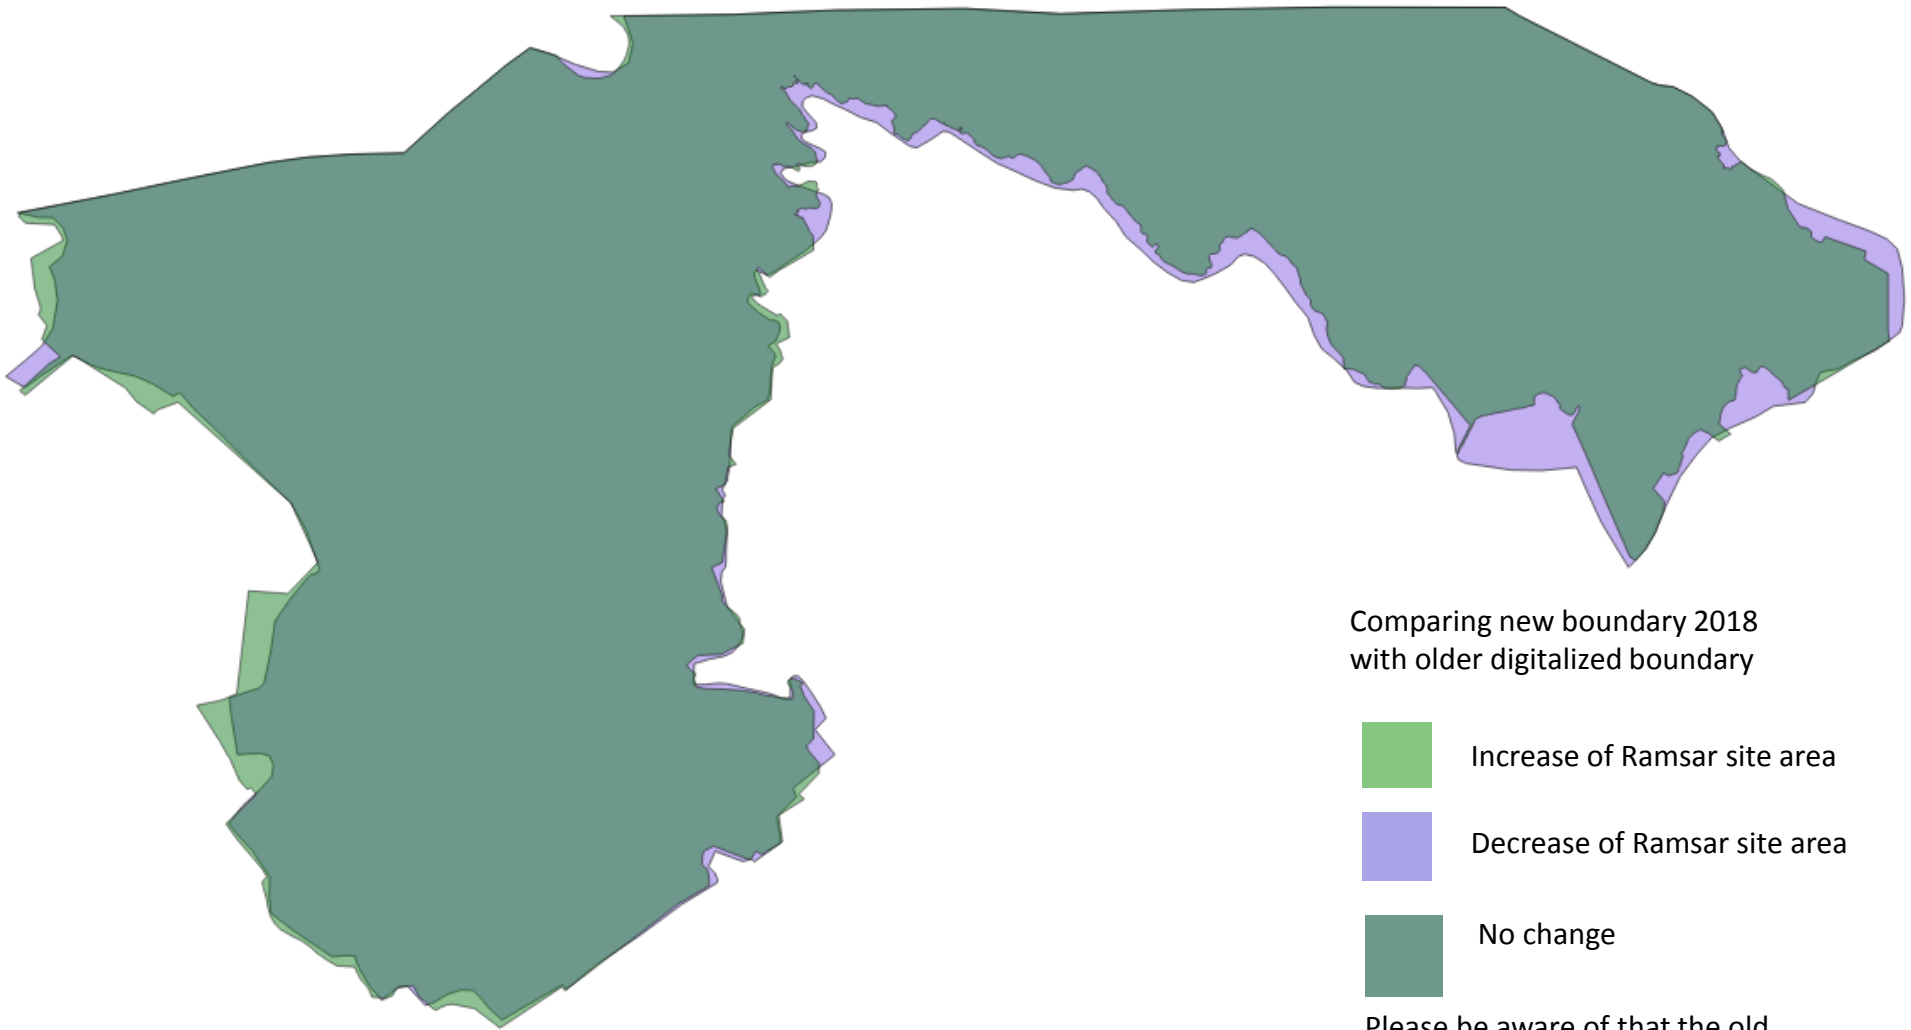

Svensksundsviken-Ållonöfjärden

Comparing new boundary 2018 with older digitalized boundary

- Increase of Ramsar site area
- Decrease of Ramsar site area
- No change

Please be aware of that the old digitalised boundary was not very well done compared with the border on the map (on paper).