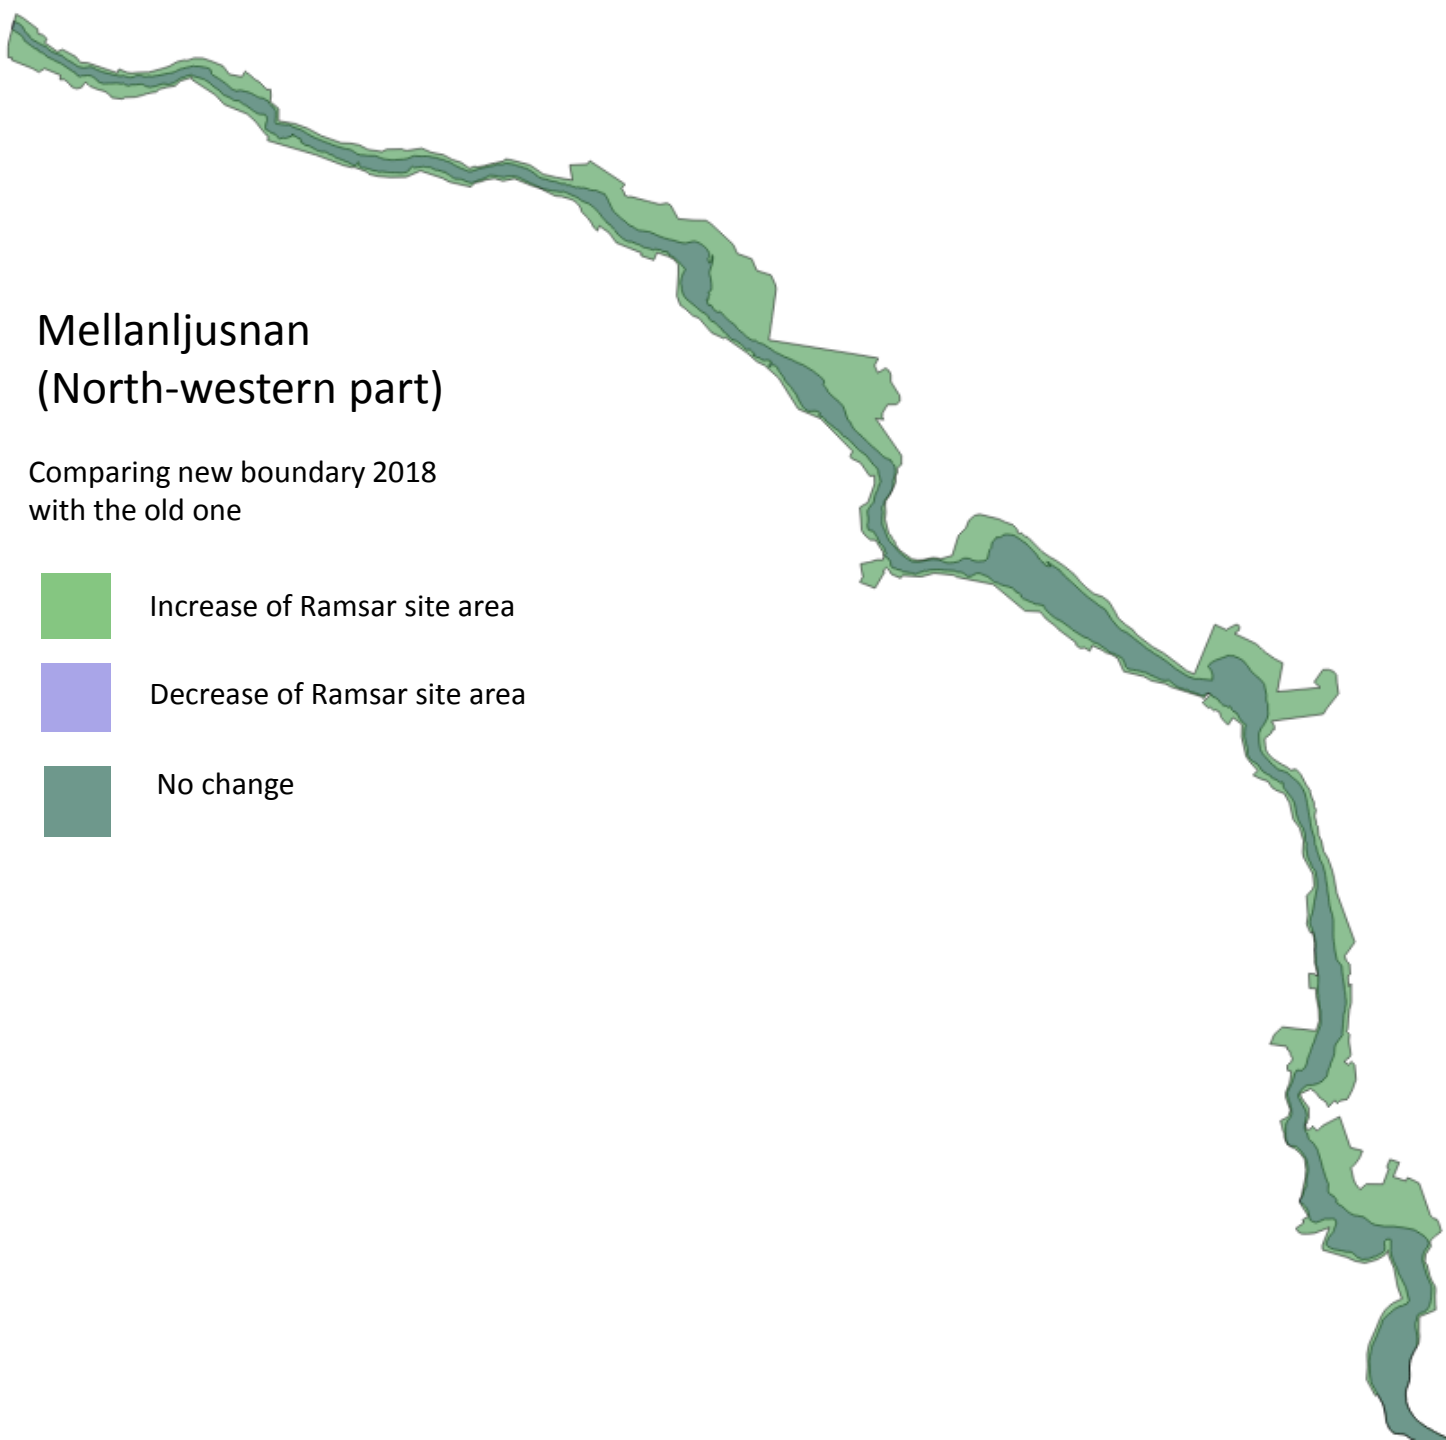

## Mellanljusnan (North-western part)

Comparing new boundary 2018  
with the old one

# Mellanljusnan (South-eastern part)

Comparing new boundary 2018  
with the old one

-  Increase of Ramsar site area
-  Decrease of Ramsar site area
-  No change

There are small changes in the south-eastern part of the site but they are hardly visible unless using scale 1:10 000 or better. This map is approximately 1:70 000.