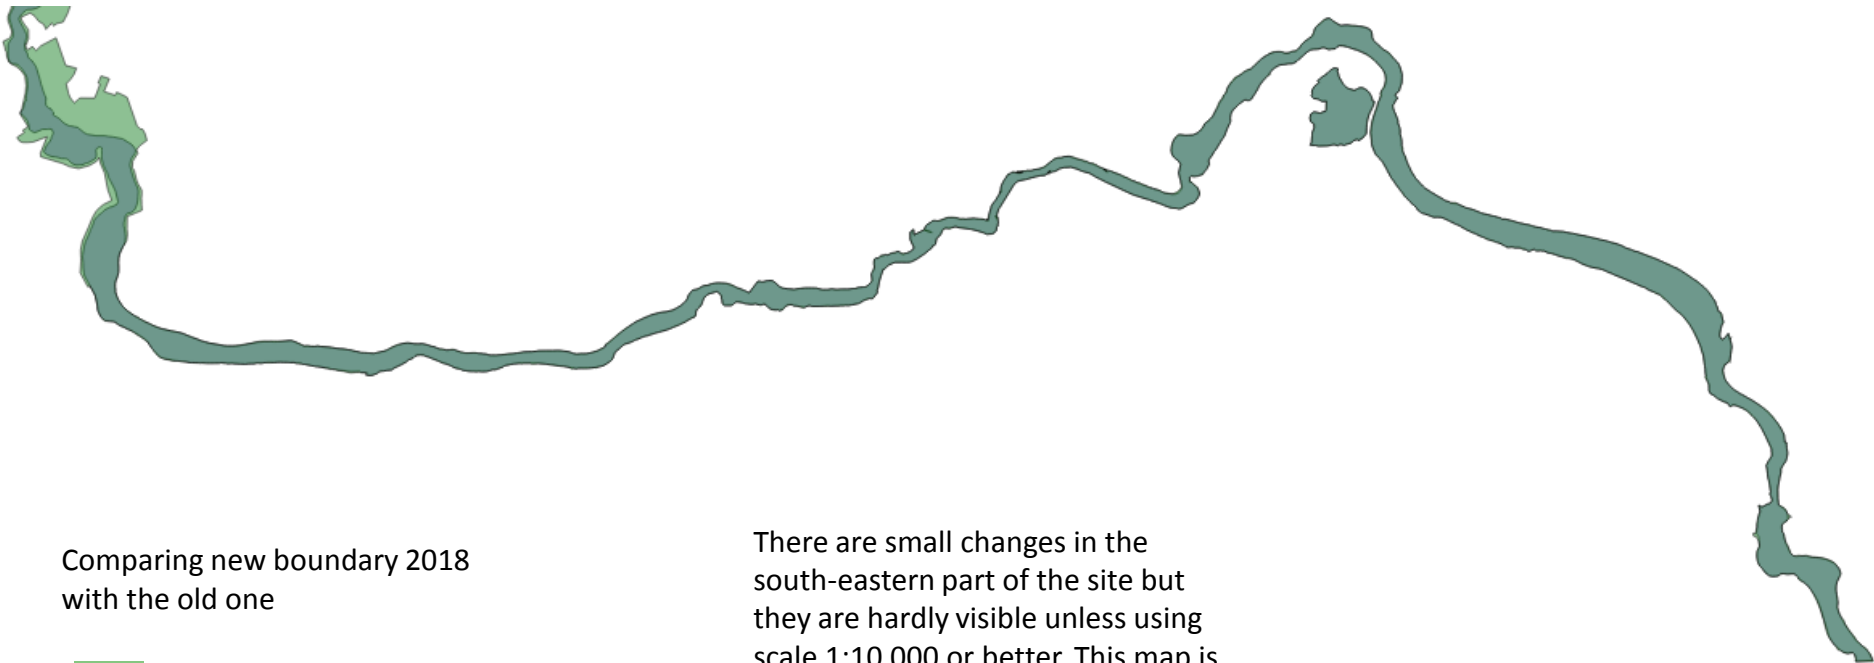

## Mellanljusnan (North-western part)

Comparing new boundary 2018  
with the old one

# Mellanljusnan (South-eastern part)

Comparing new boundary 2018  
with the old one

-  Increase of Ramsar site area
-  Decrease of Ramsar site area
-  No change

There are small changes in the south-eastern part of the site but they are hardly visible unless using scale 1:10 000 or better. This map is approximately 1:70 000.