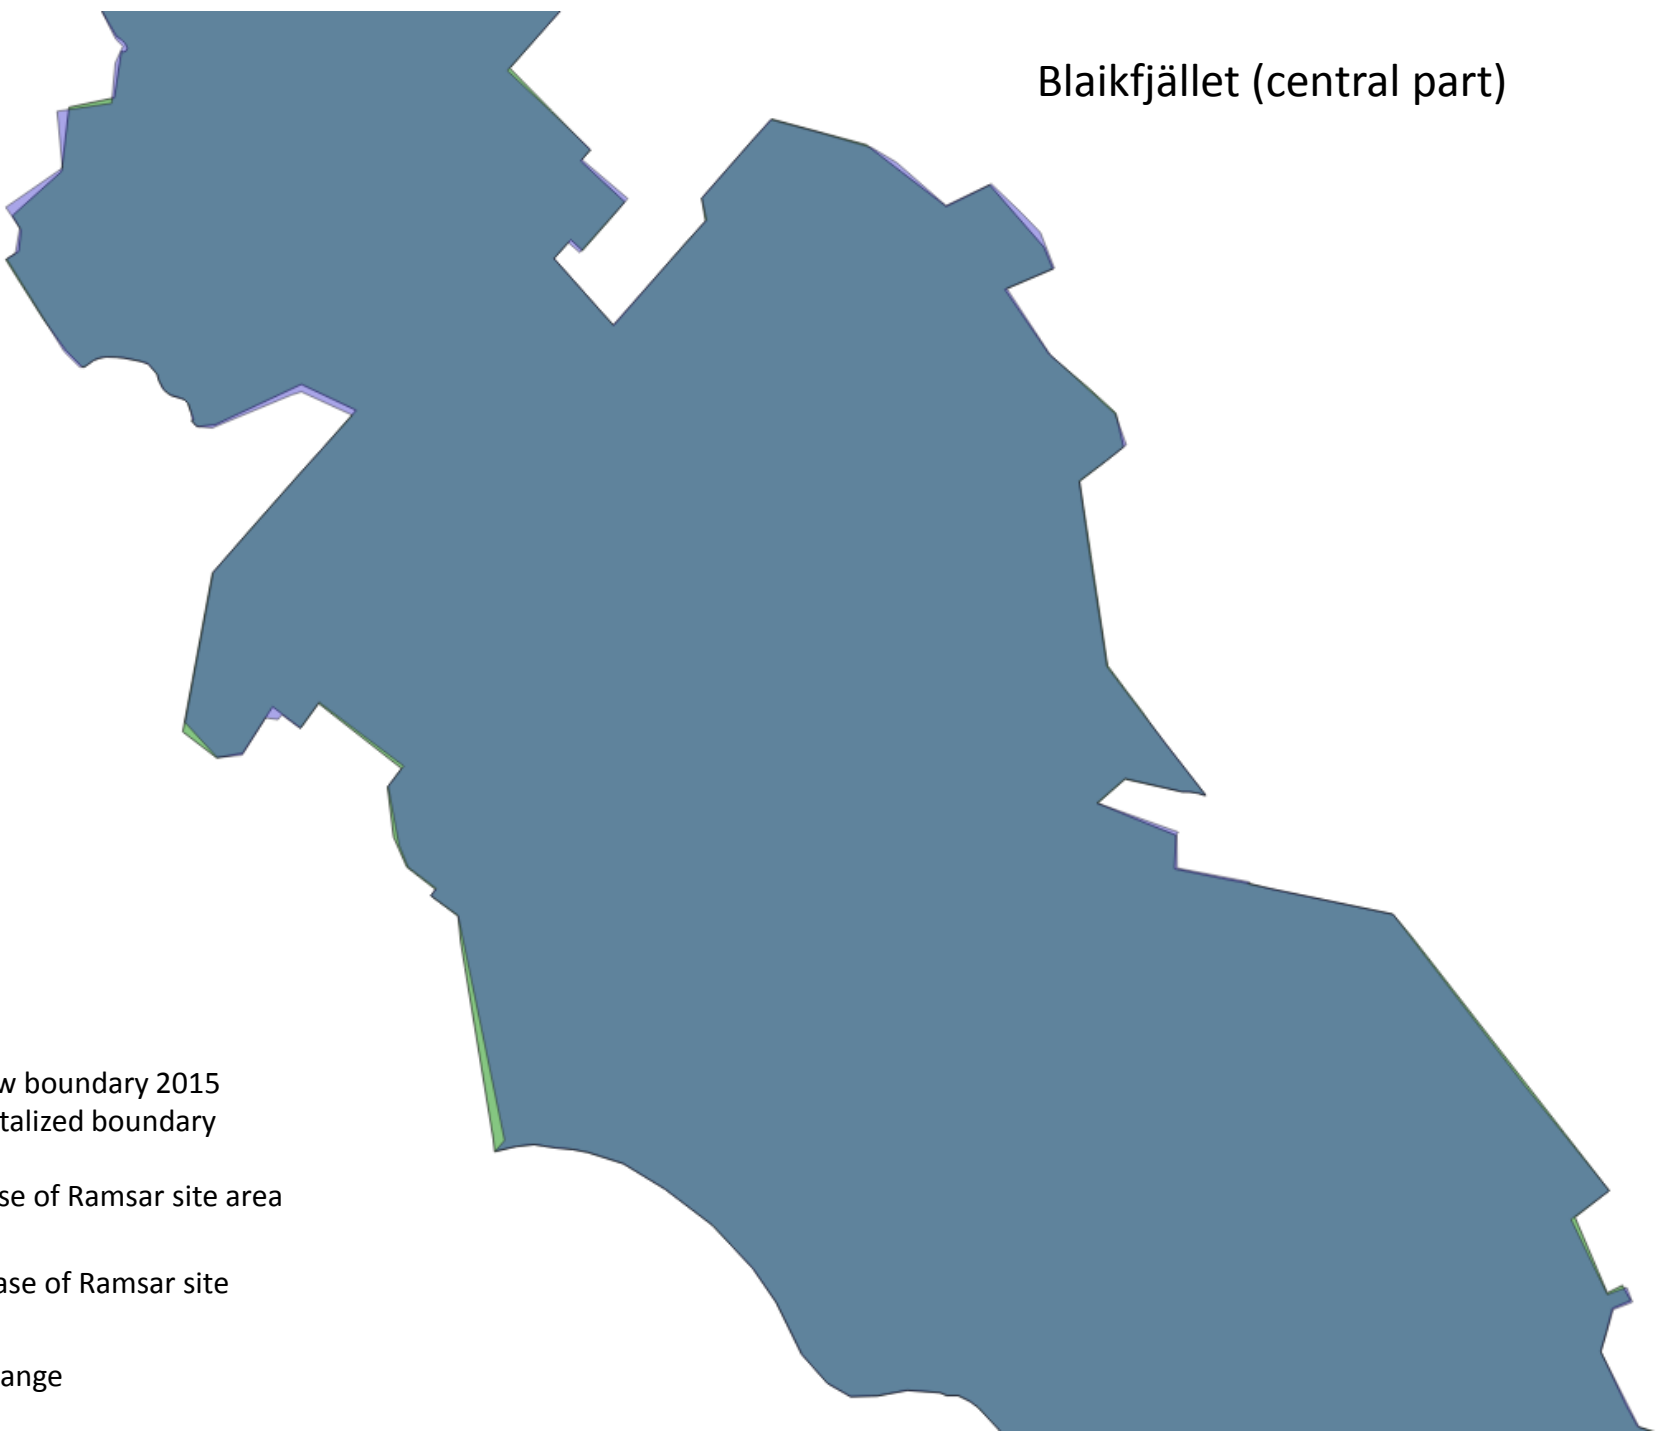

# Blaikfjället (northern part)

Comparing new boundary 2015  
with older digitalized boundary

-  Increase of Ramsar site area
-  Decrease of Ramsar site area
-  No change

# Blaikfjället (central part)

Comparing new boundary 2015  
with older digitalized boundary

-  Increase of Ramsar site area
-  Decrease of Ramsar site area
-  No change

## Blaikfjället (southern part)

Comparing new boundary 2015  
with older digitalized boundary