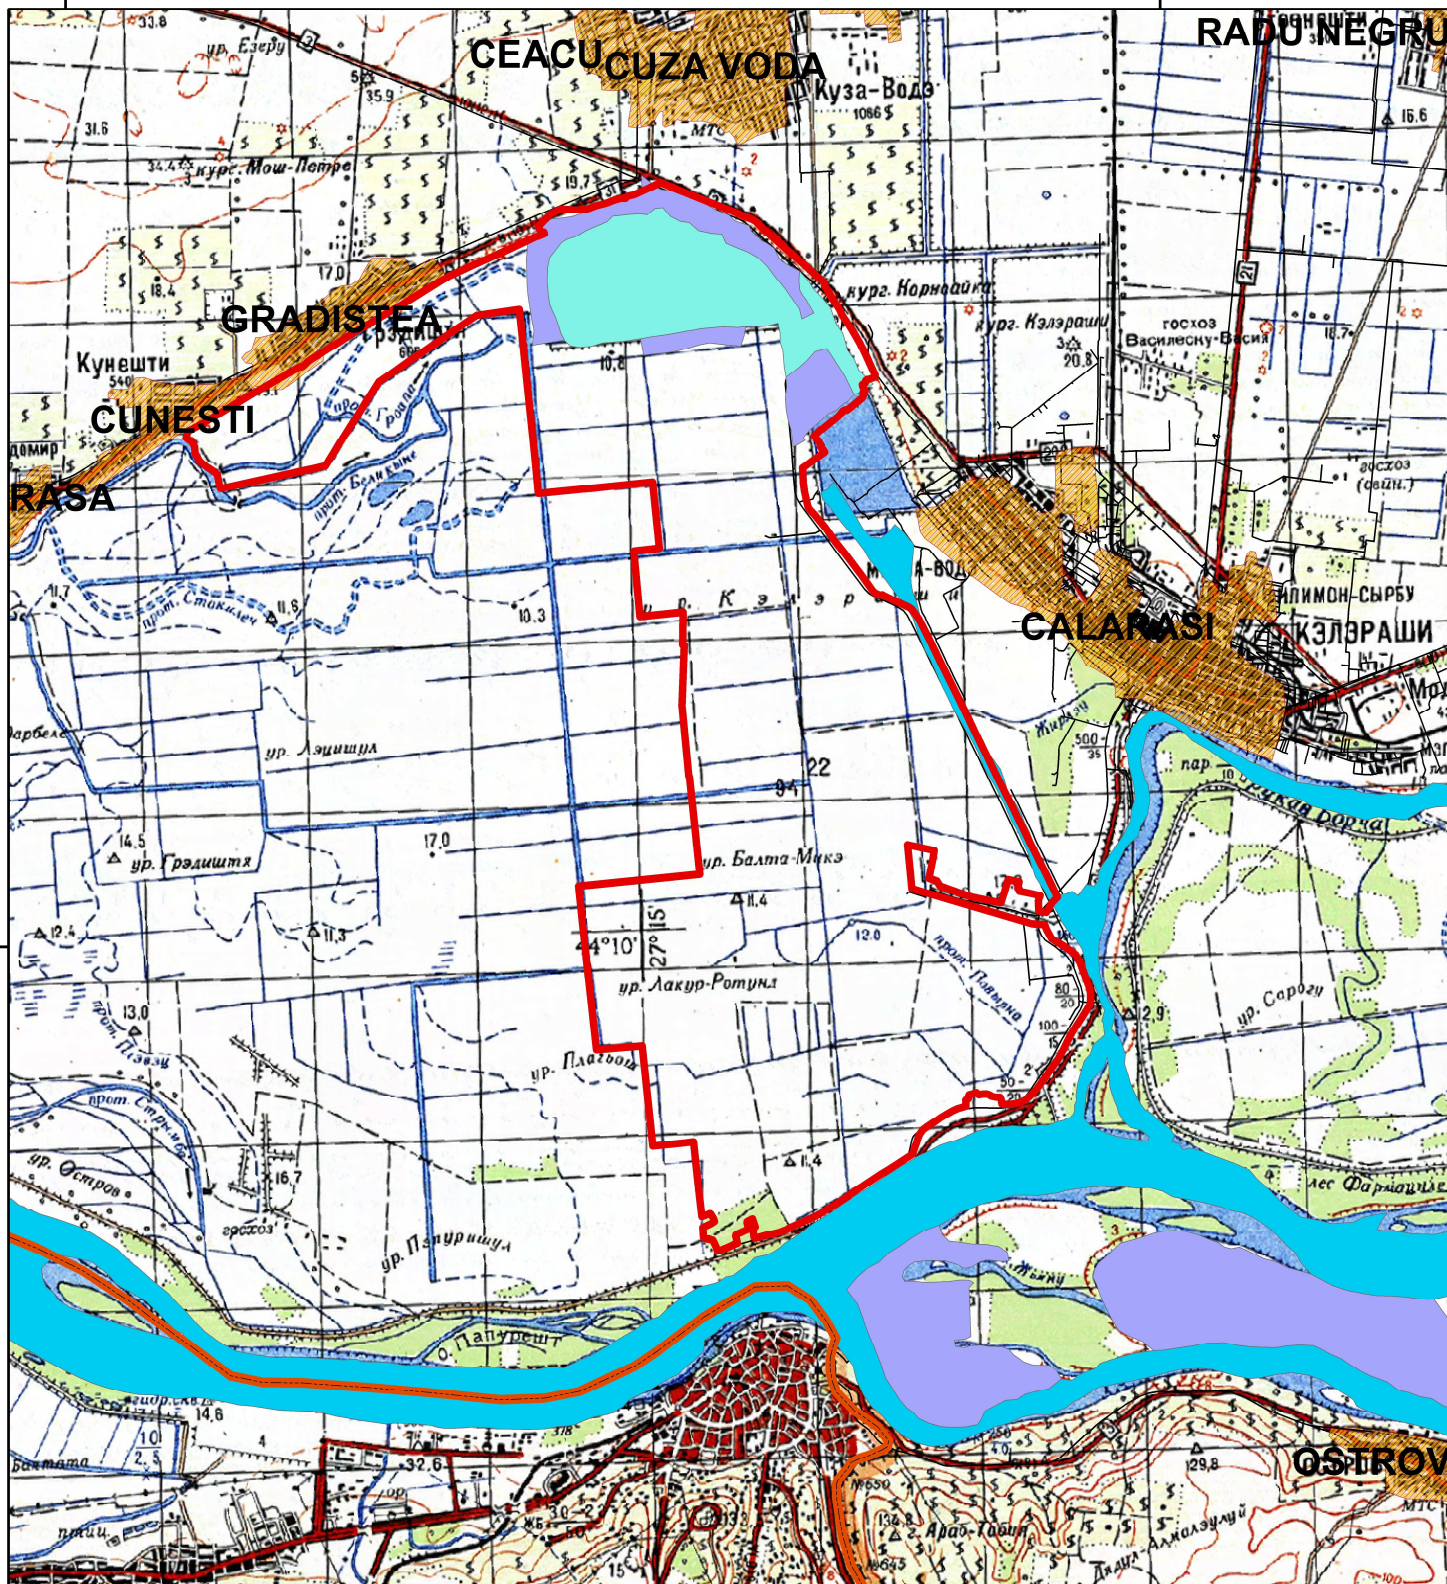

IEZERUL CALARASI

27°10'0"E

27°20'0"E

Legend

- RAMSAR boundary
- ROSPA0051 Iezerul Calarasi
- O - Permanent freshwater lakes
- M - Permanent rivers
- Tp - Permanent freshwater marshes
- Urban areas
- Roads
- Country border

RAMSAR area = 5 001 ha
 SPA area = 5 001 ha
 Wetland area = 656 ha

Projection: Stereographic 1970

27°10'0"E

27°20'0"E