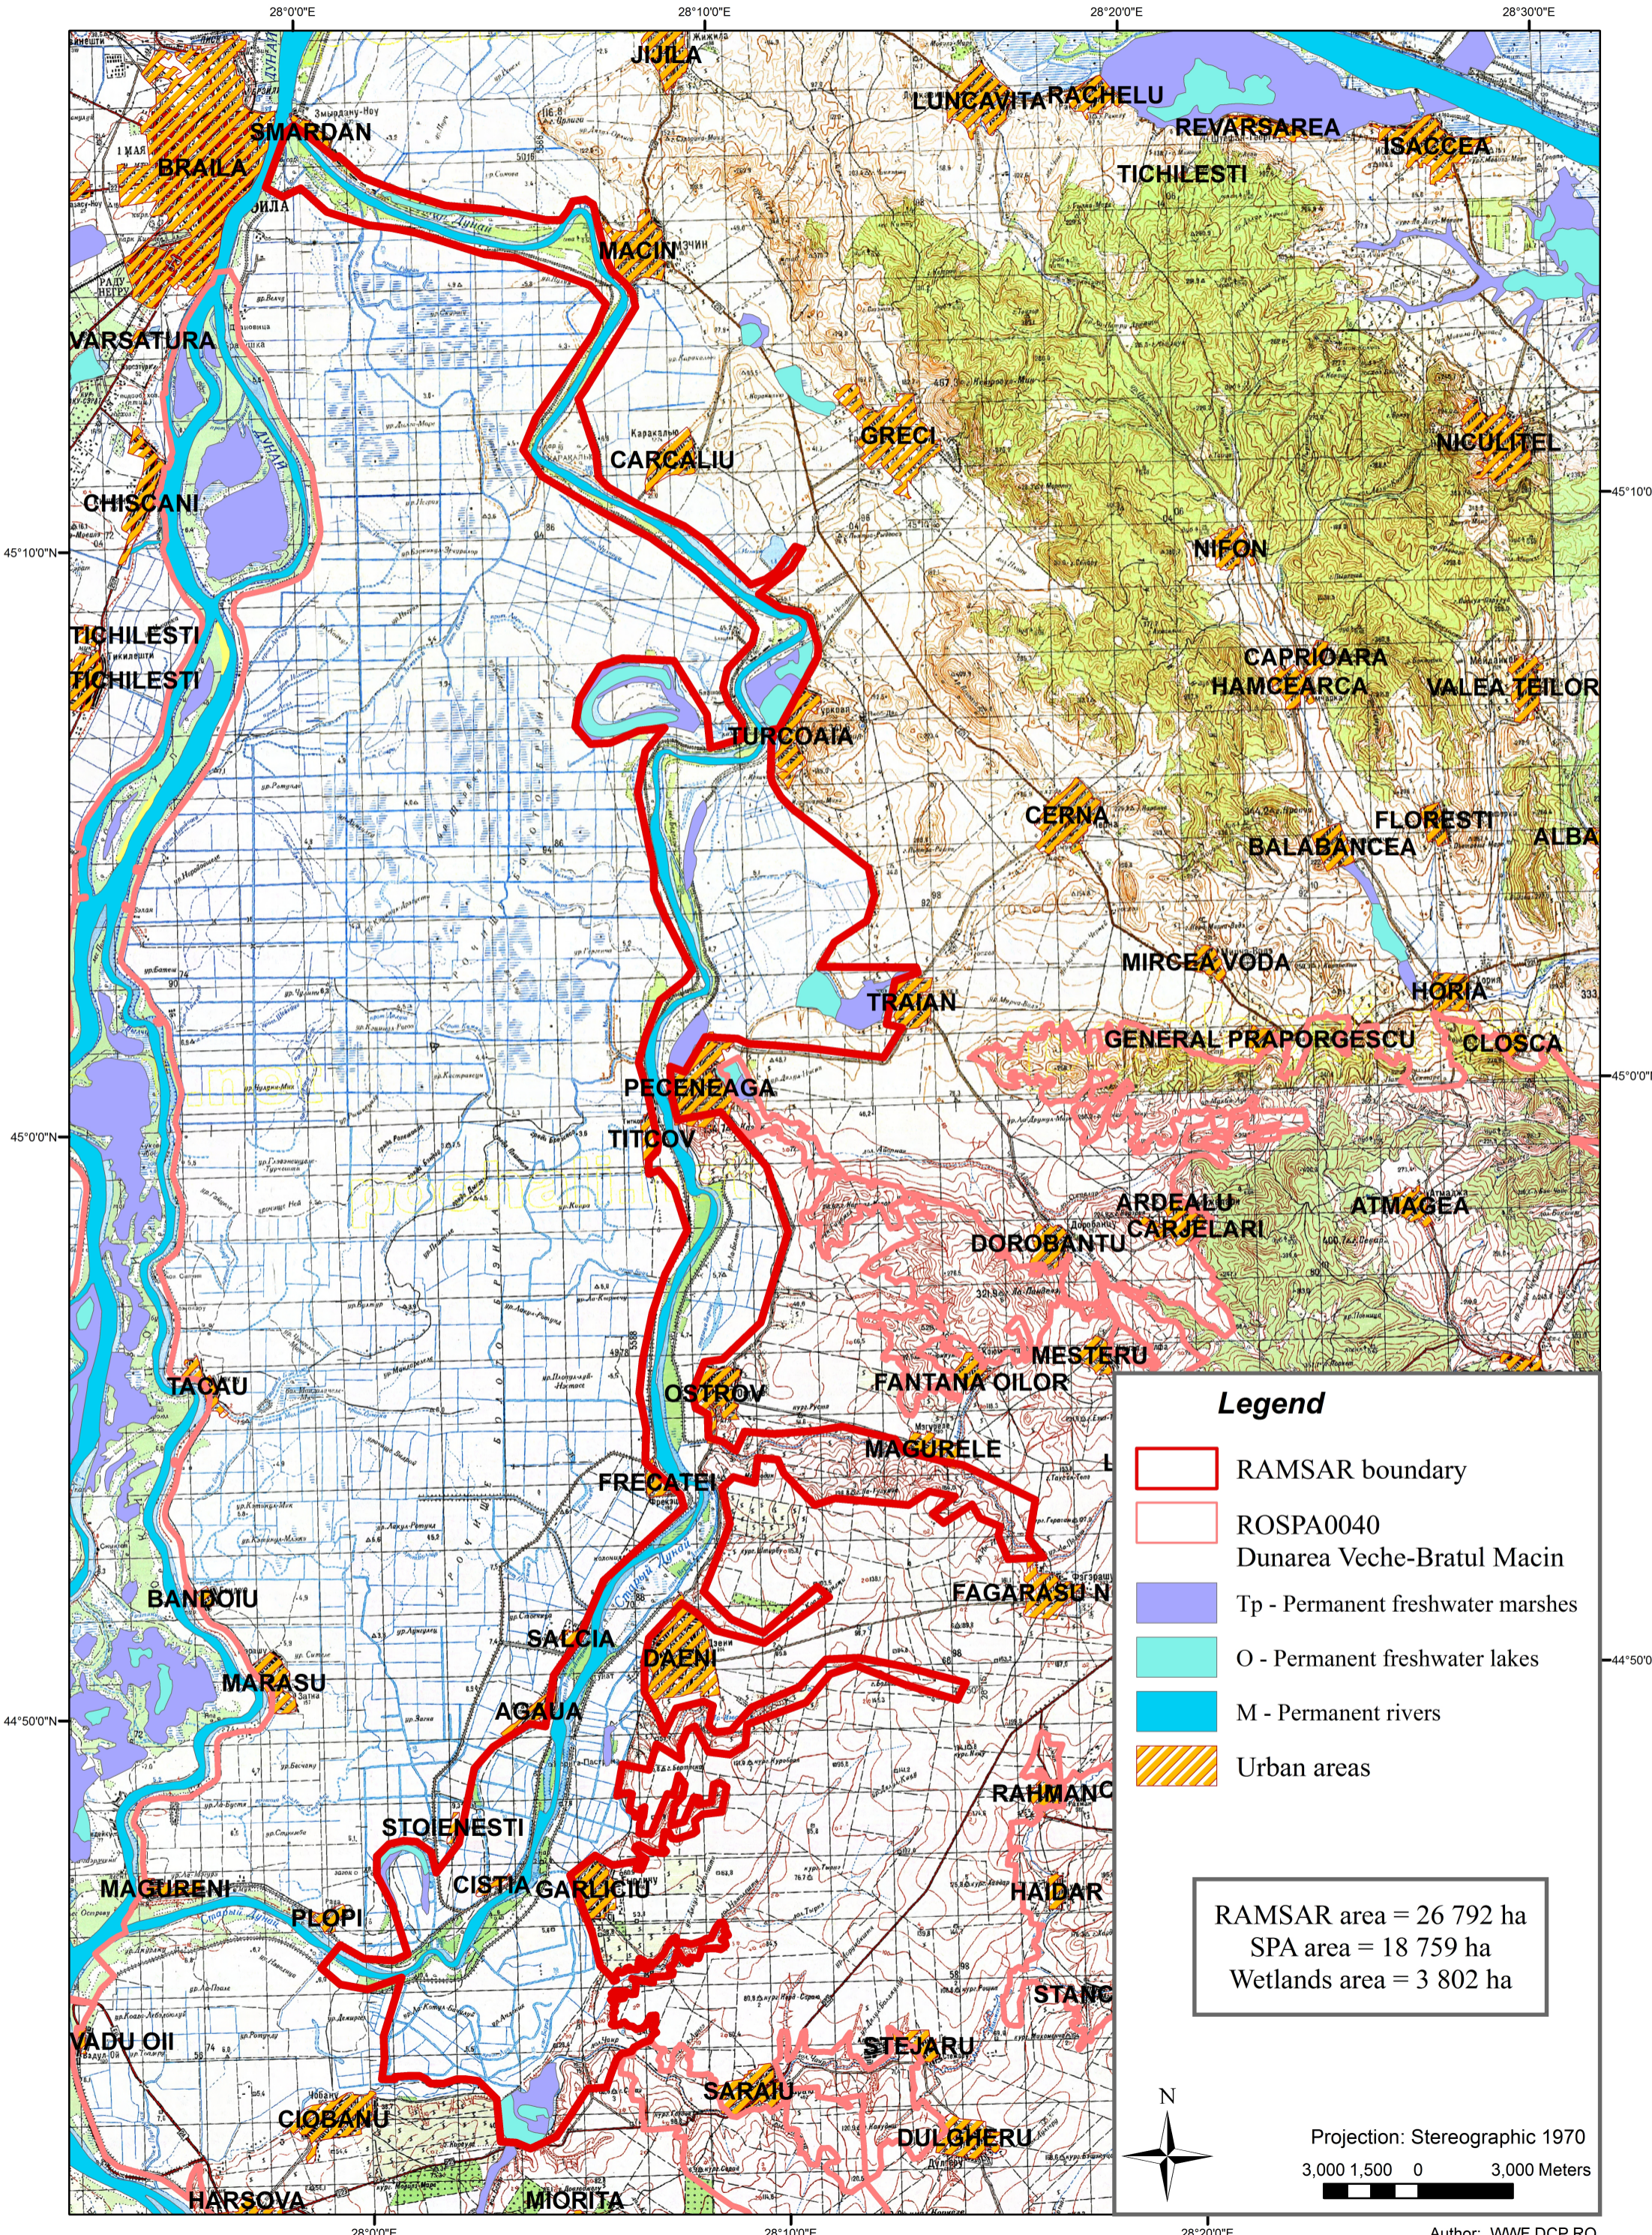

DUNAREA VECHЕ-BRATUL MACIN

- Legend**
- RAMSAR boundary
 - ROSPA0040
Dunarea Veche-Bratul Macin
 - Tp - Permanent freshwater marshes
 - O - Permanent freshwater lakes
 - M - Permanent rivers
 - Urban areas

RAMSAR area = 26 792 ha
 SPA area = 18 759 ha
 Wetlands area = 3 802 ha

Projection: Stereographic 1970
 3,000 1,500 0 3,000 Meters