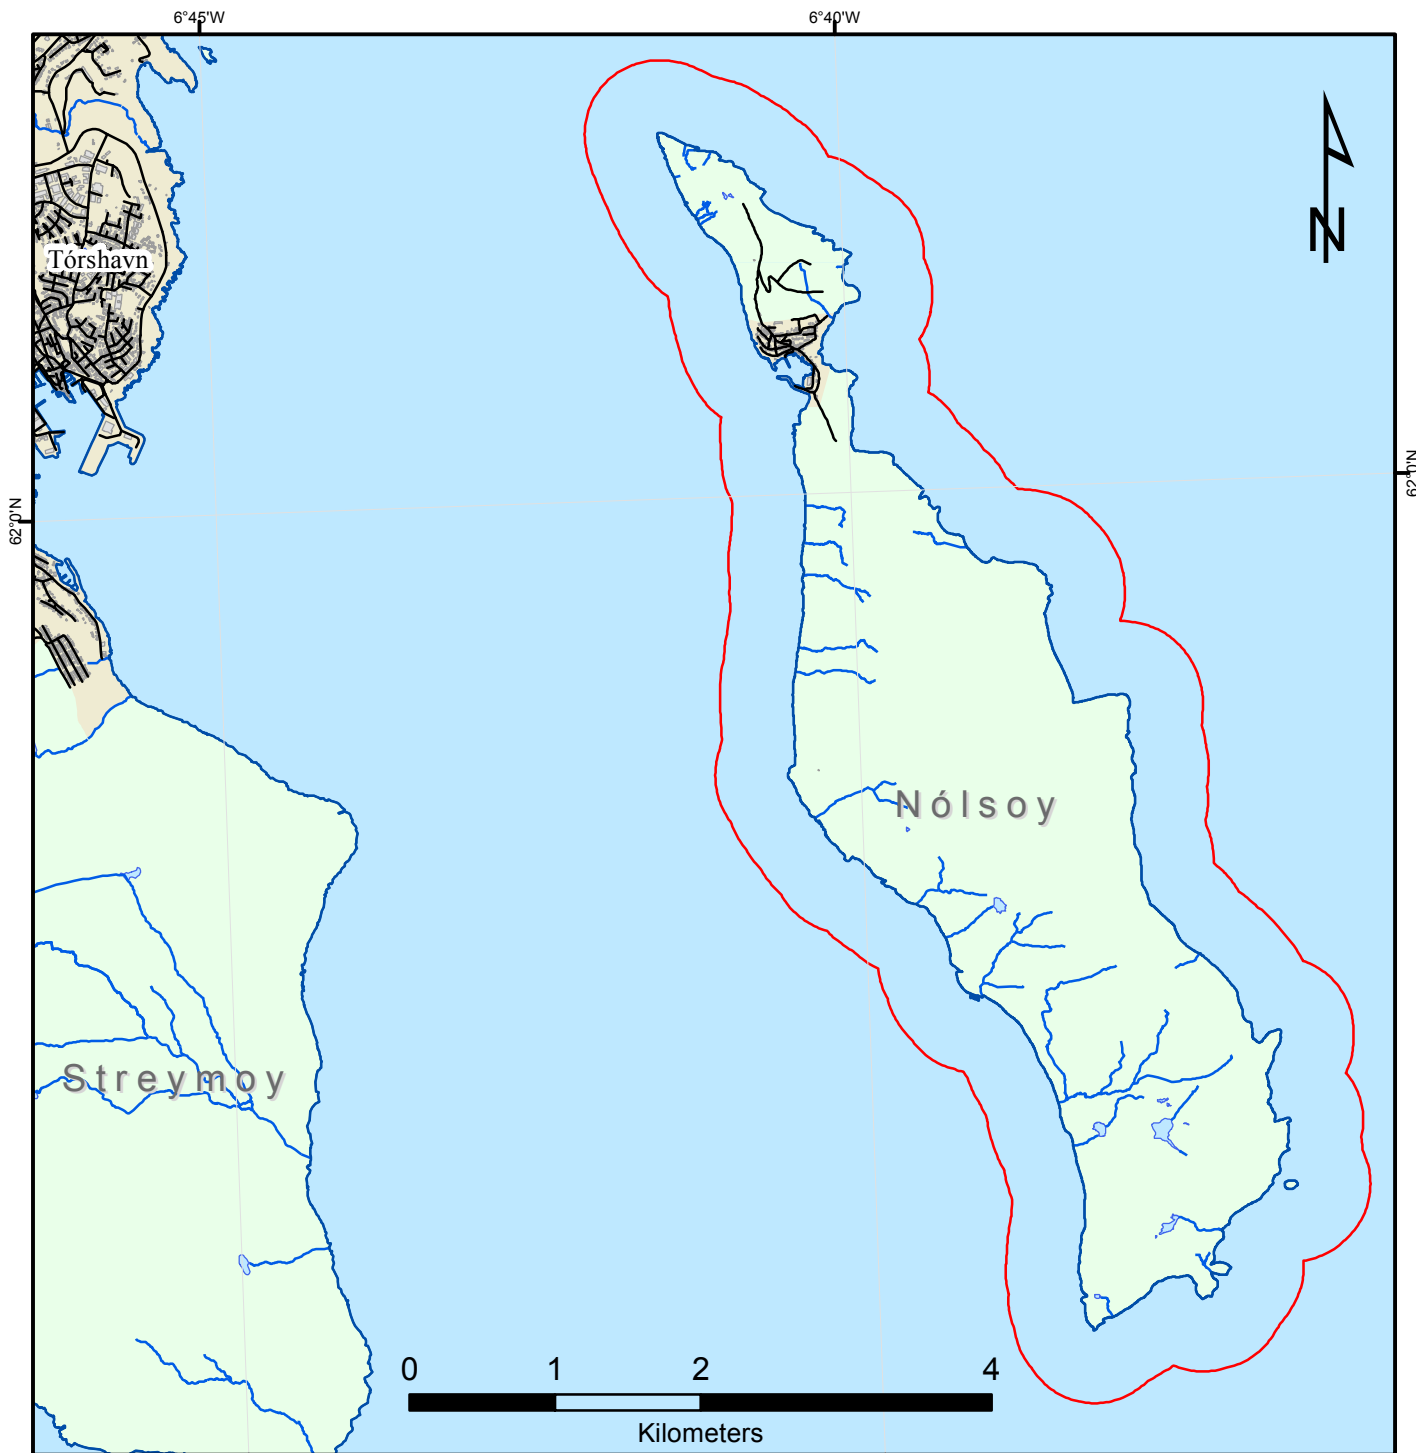

Ramsar Site - Nólsoy, Faroe Islands

Legend

-  Roads
-  Rivers
-  Buildings
-  Lakes
-  Towns
-  Land
-  Ramsar areas

Projection Information:

WGS_1984_UTM_Zone_29N
Projection: Transverse_Mercator
False_Easting: 500000,000000
False_Northing: 0,000000
Central_Meridian: -9,000000
Scale_Factor: 0,999600
Latitude_Of_Origin: 0,000000
Linear Unit: Meter
GCS_WGS_1984
Datum: D_WGS_1984