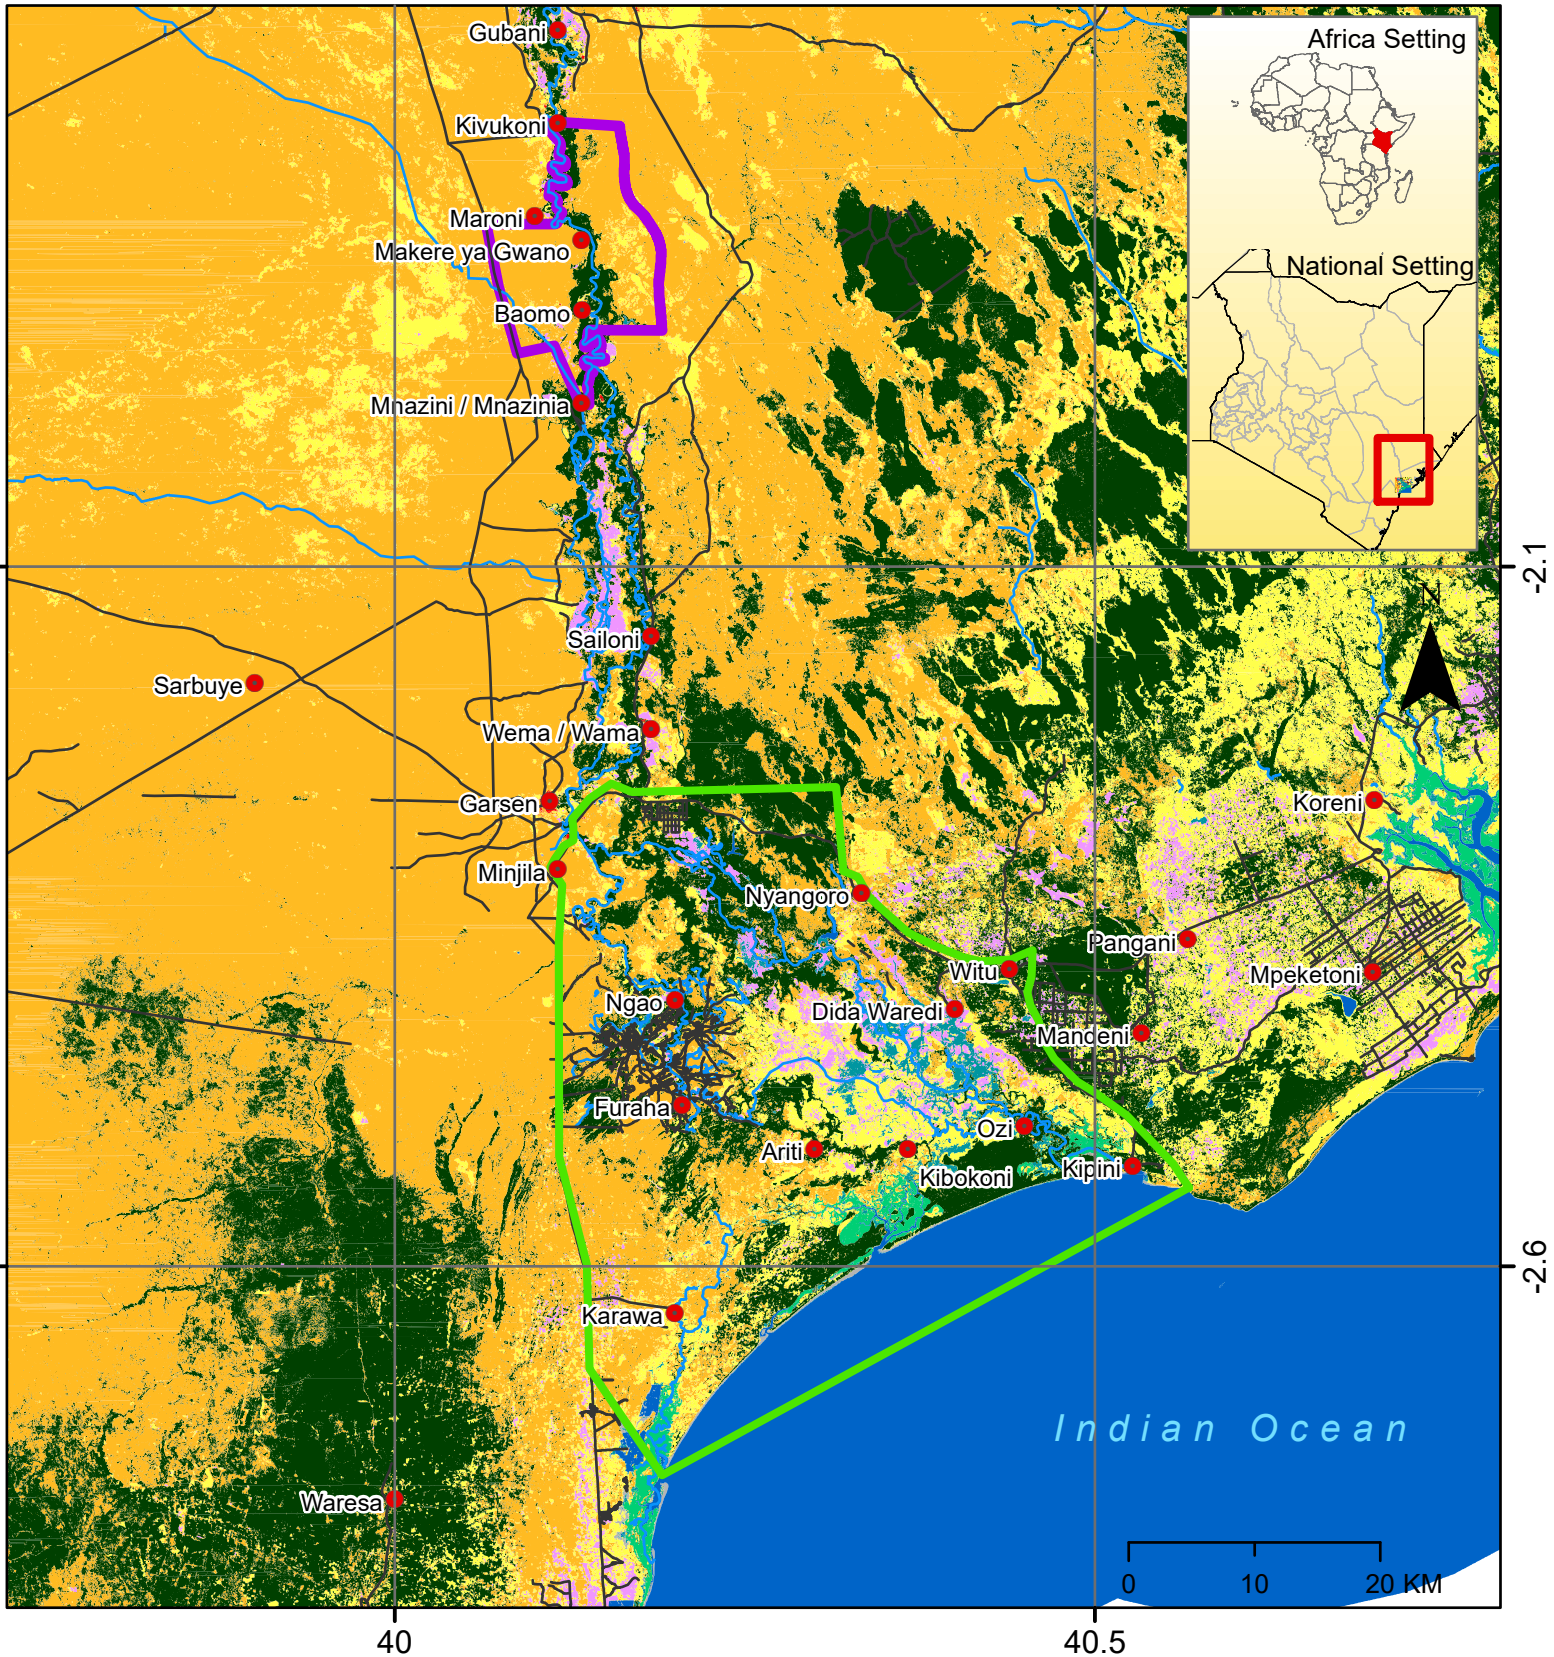

TANA DELTA RAMSAR SITE

Legend

- | | | |
|-------------------------|------------------------|-----------------------|
| Bare/ sparse vegetation | Mangroves | Tana River Primate NR |
| Built-up | Permanent water bodies | River |
| Cropland | Shrubland | Road |
| Grassland | Tree cover | Place Name |
| Herbaceous wetland | TanaDeltaRamsarSite | |

Data source: ESA Land cover 2021
 Date: December 2023
 Map Production: WRTI
 GCS: WGS 1984