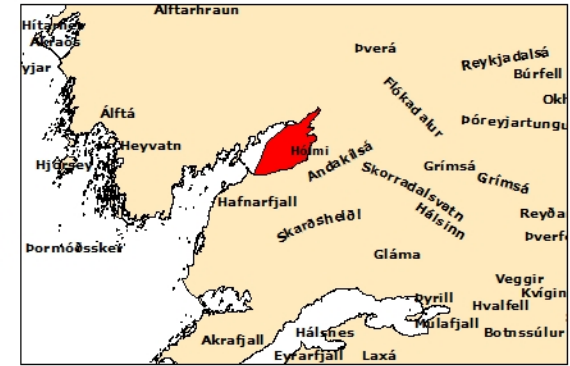

Ramsar site-Hvanneyri Agricultural University of Iceland

-  Ramsar site border
-  Roads
-  AUI, main campus-urban and agriculture
-  Petlands, grassland-recreational and educational
-  Productive alluvial floodplain and wetlands
-  River canals and extensive estuaries
-  Agriculture
-  Residential
-  Lake; River

Projection: Lambert Conformal Conic
Datum: WGS 1984