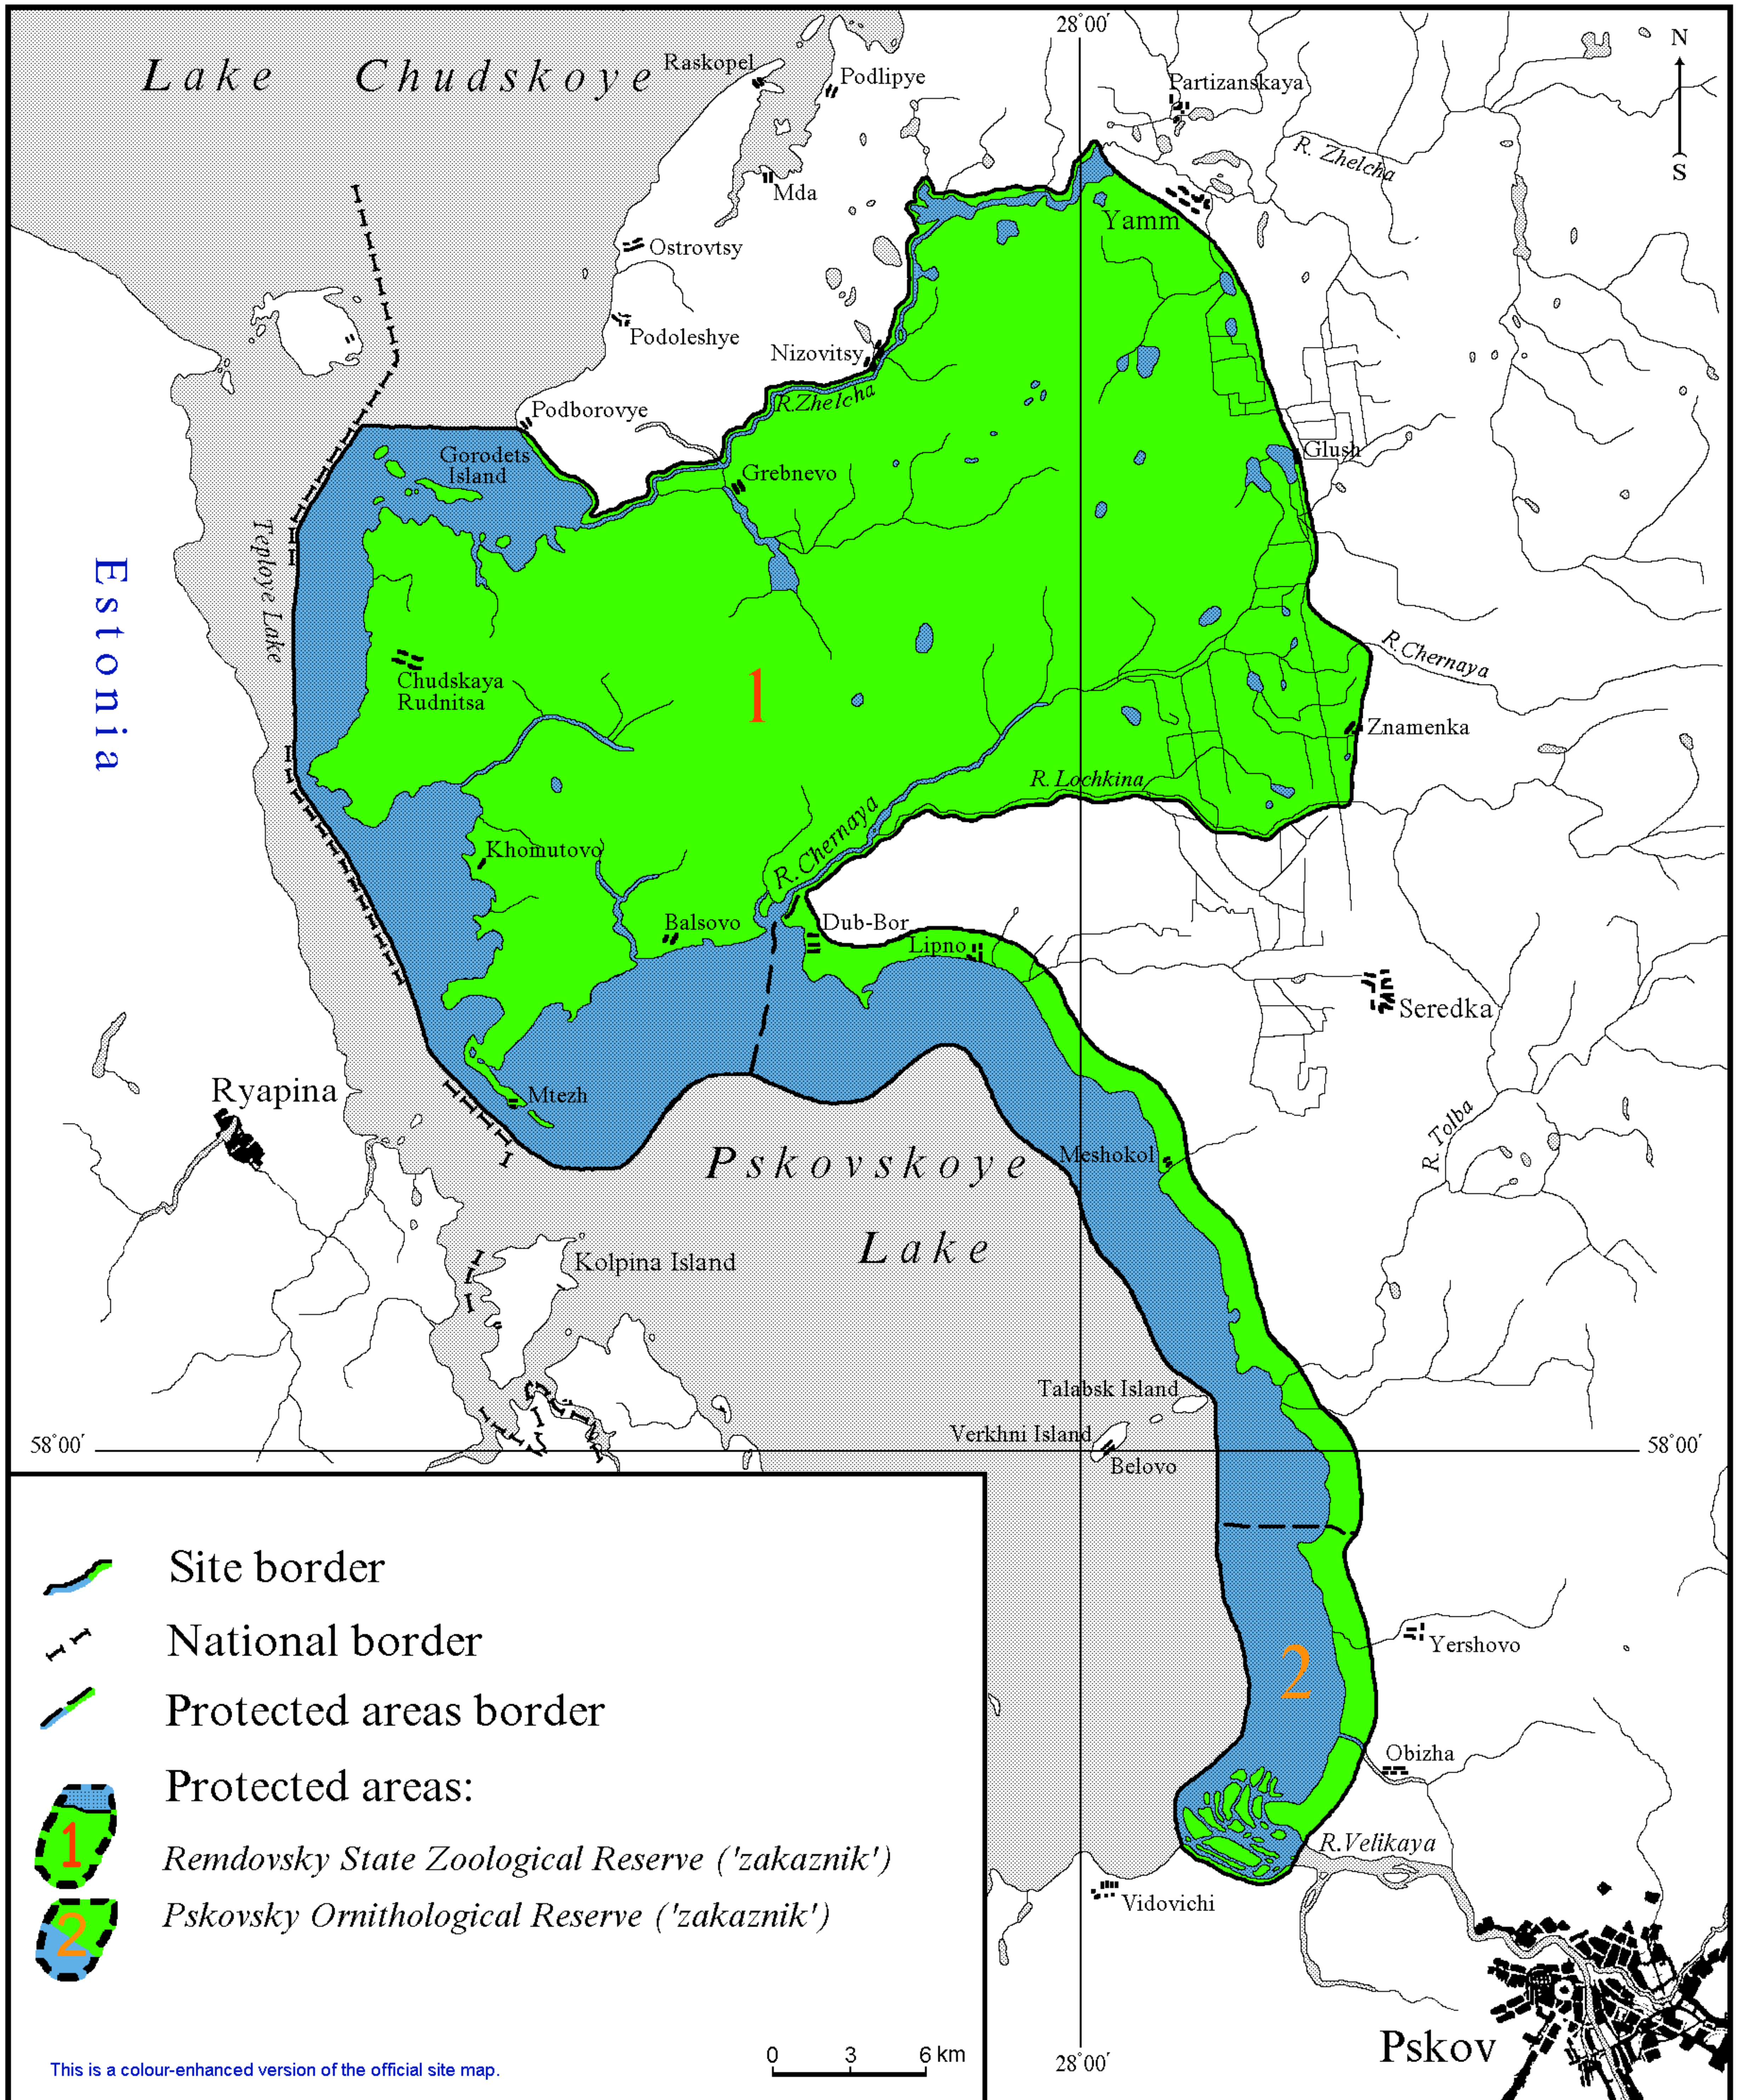

# Pskovskoye-Chudskoye lowland

-  Site border
-  National border
-  Protected areas border
- Protected areas:
  -  Remdovsky State Zoological Reserve ('zakaznik')
  -  Pskovsky Ornithological Reserve ('zakaznik')

This is a colour-enhanced version of the official site map.

0 3 6 km

Pskov