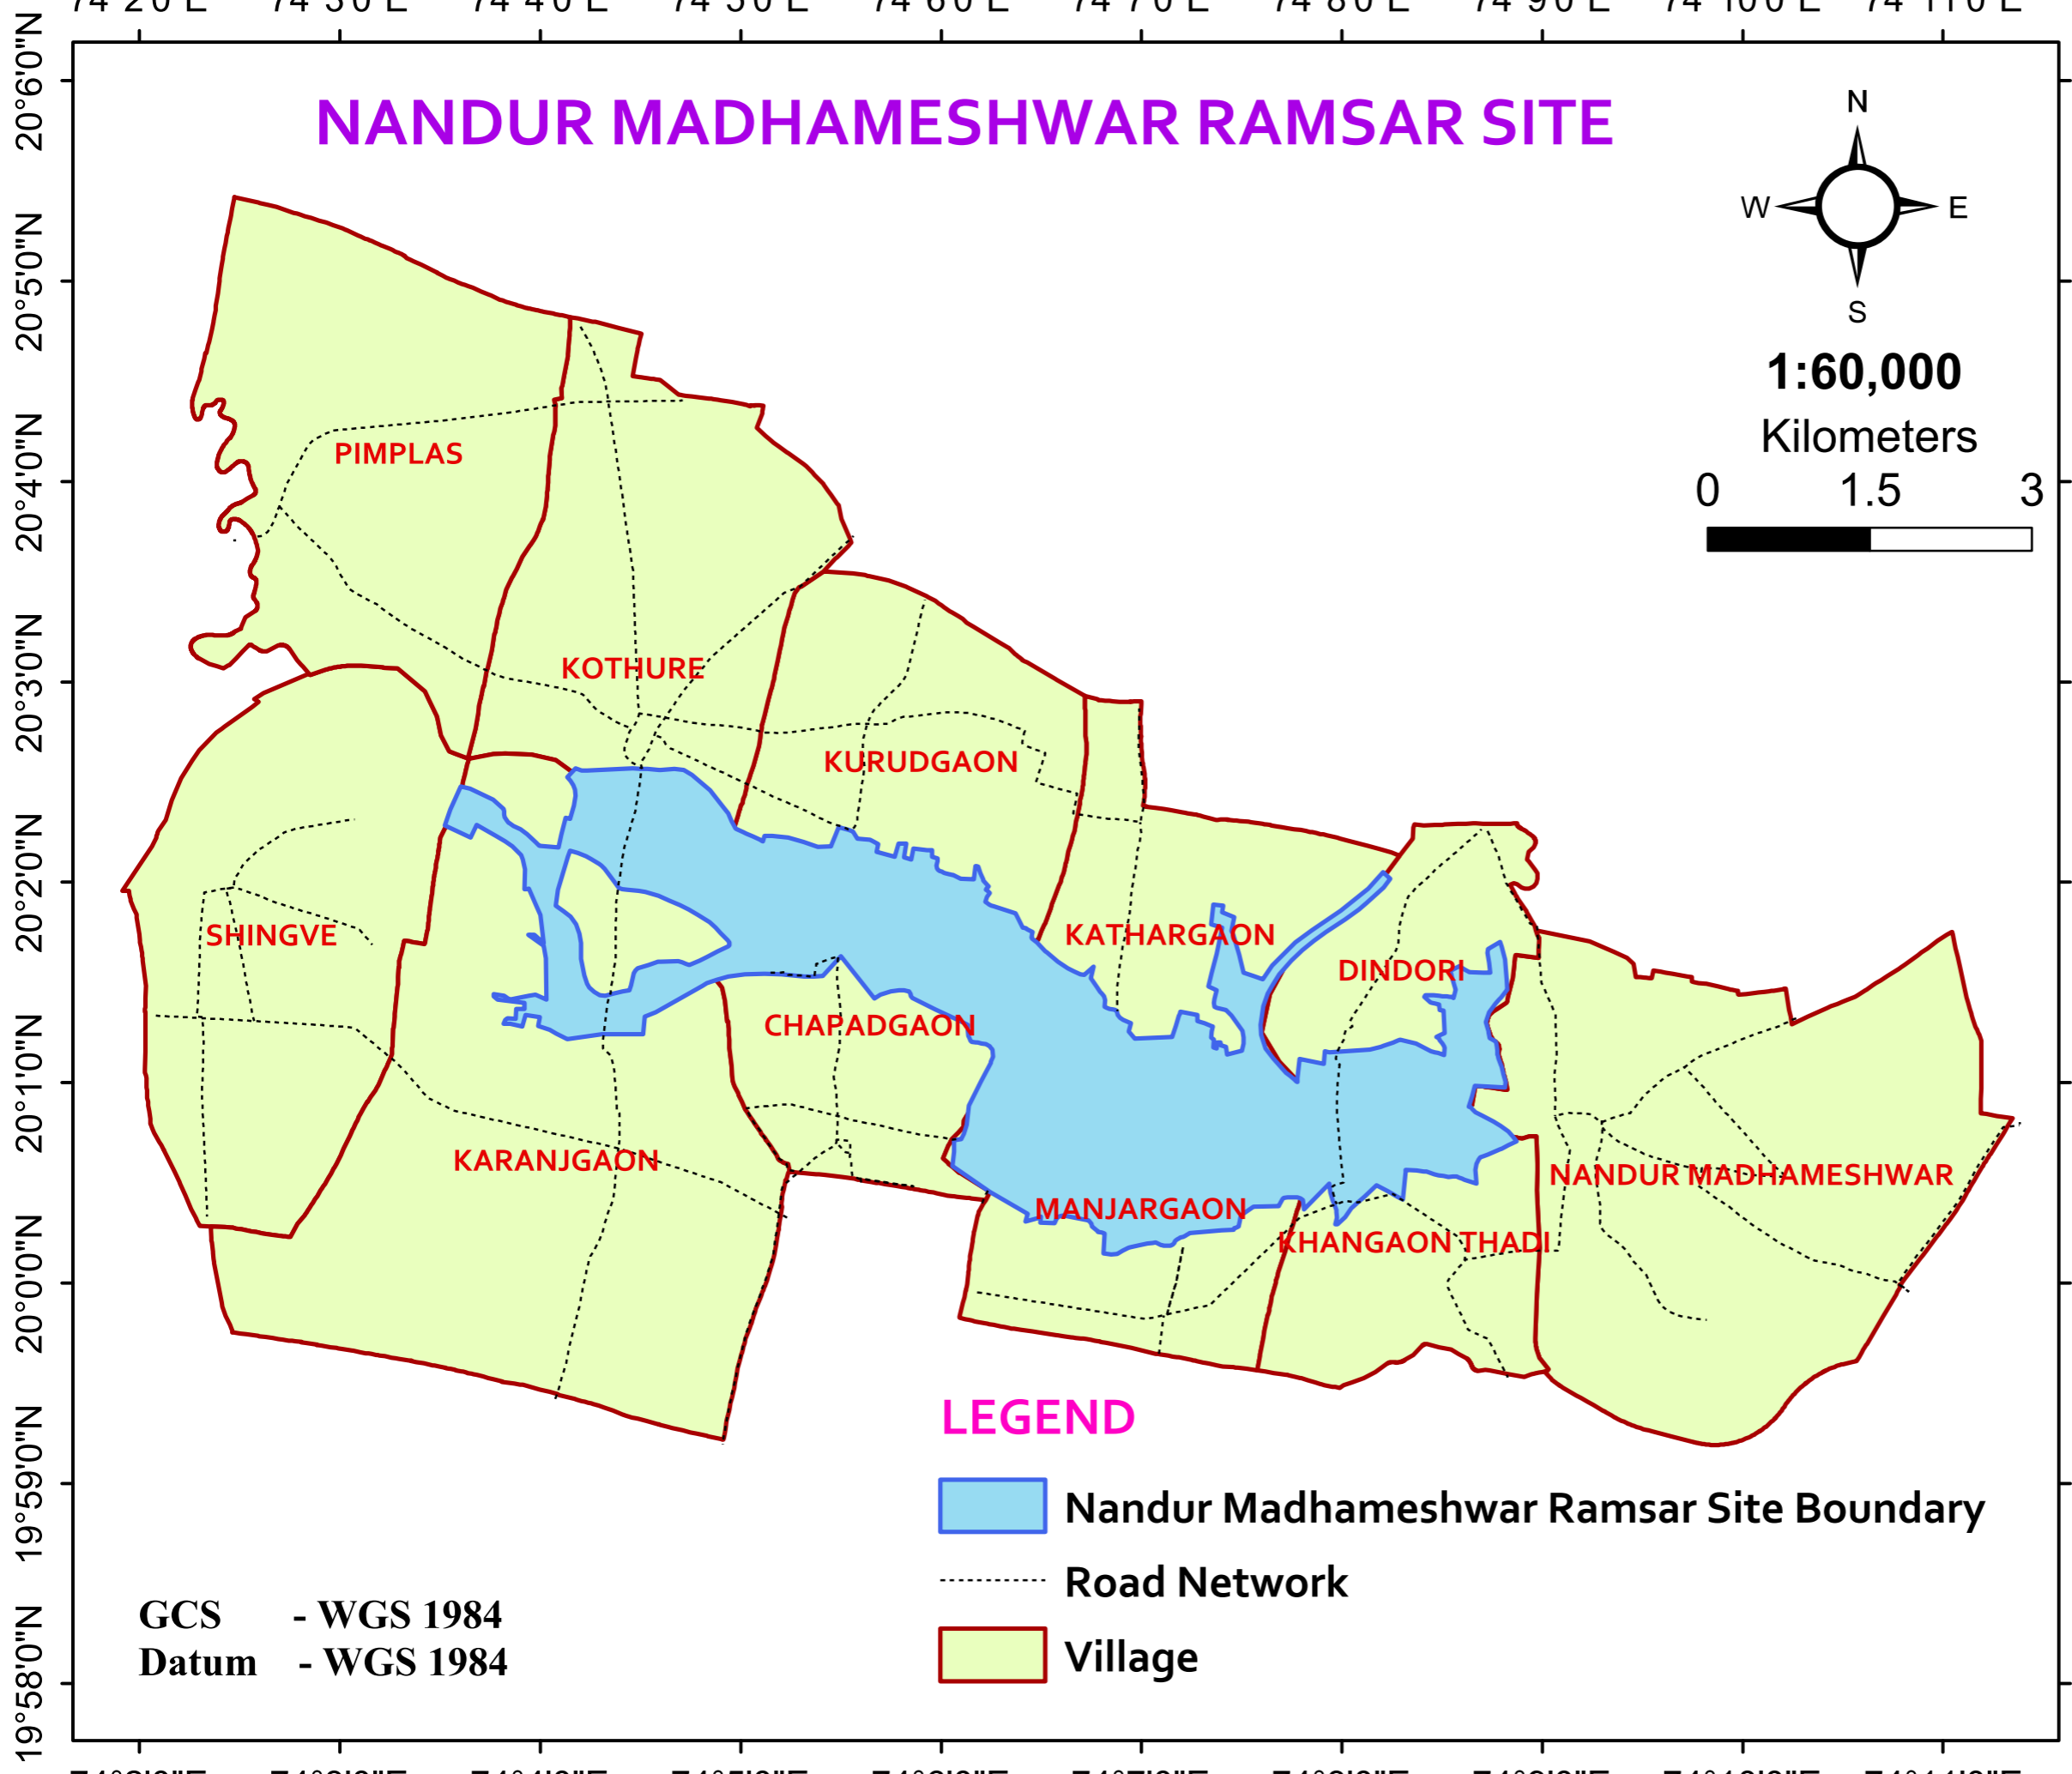

# NANDUR MADHAMESHWAR RAMSAR SITE

**1:60,000**

Kilometers

## LEGEND

-  Nandur Madhameshwar Ramsar Site Boundary
-  Road Network
-  Village

GCS - WGS 1984  
Datum - WGS 1984