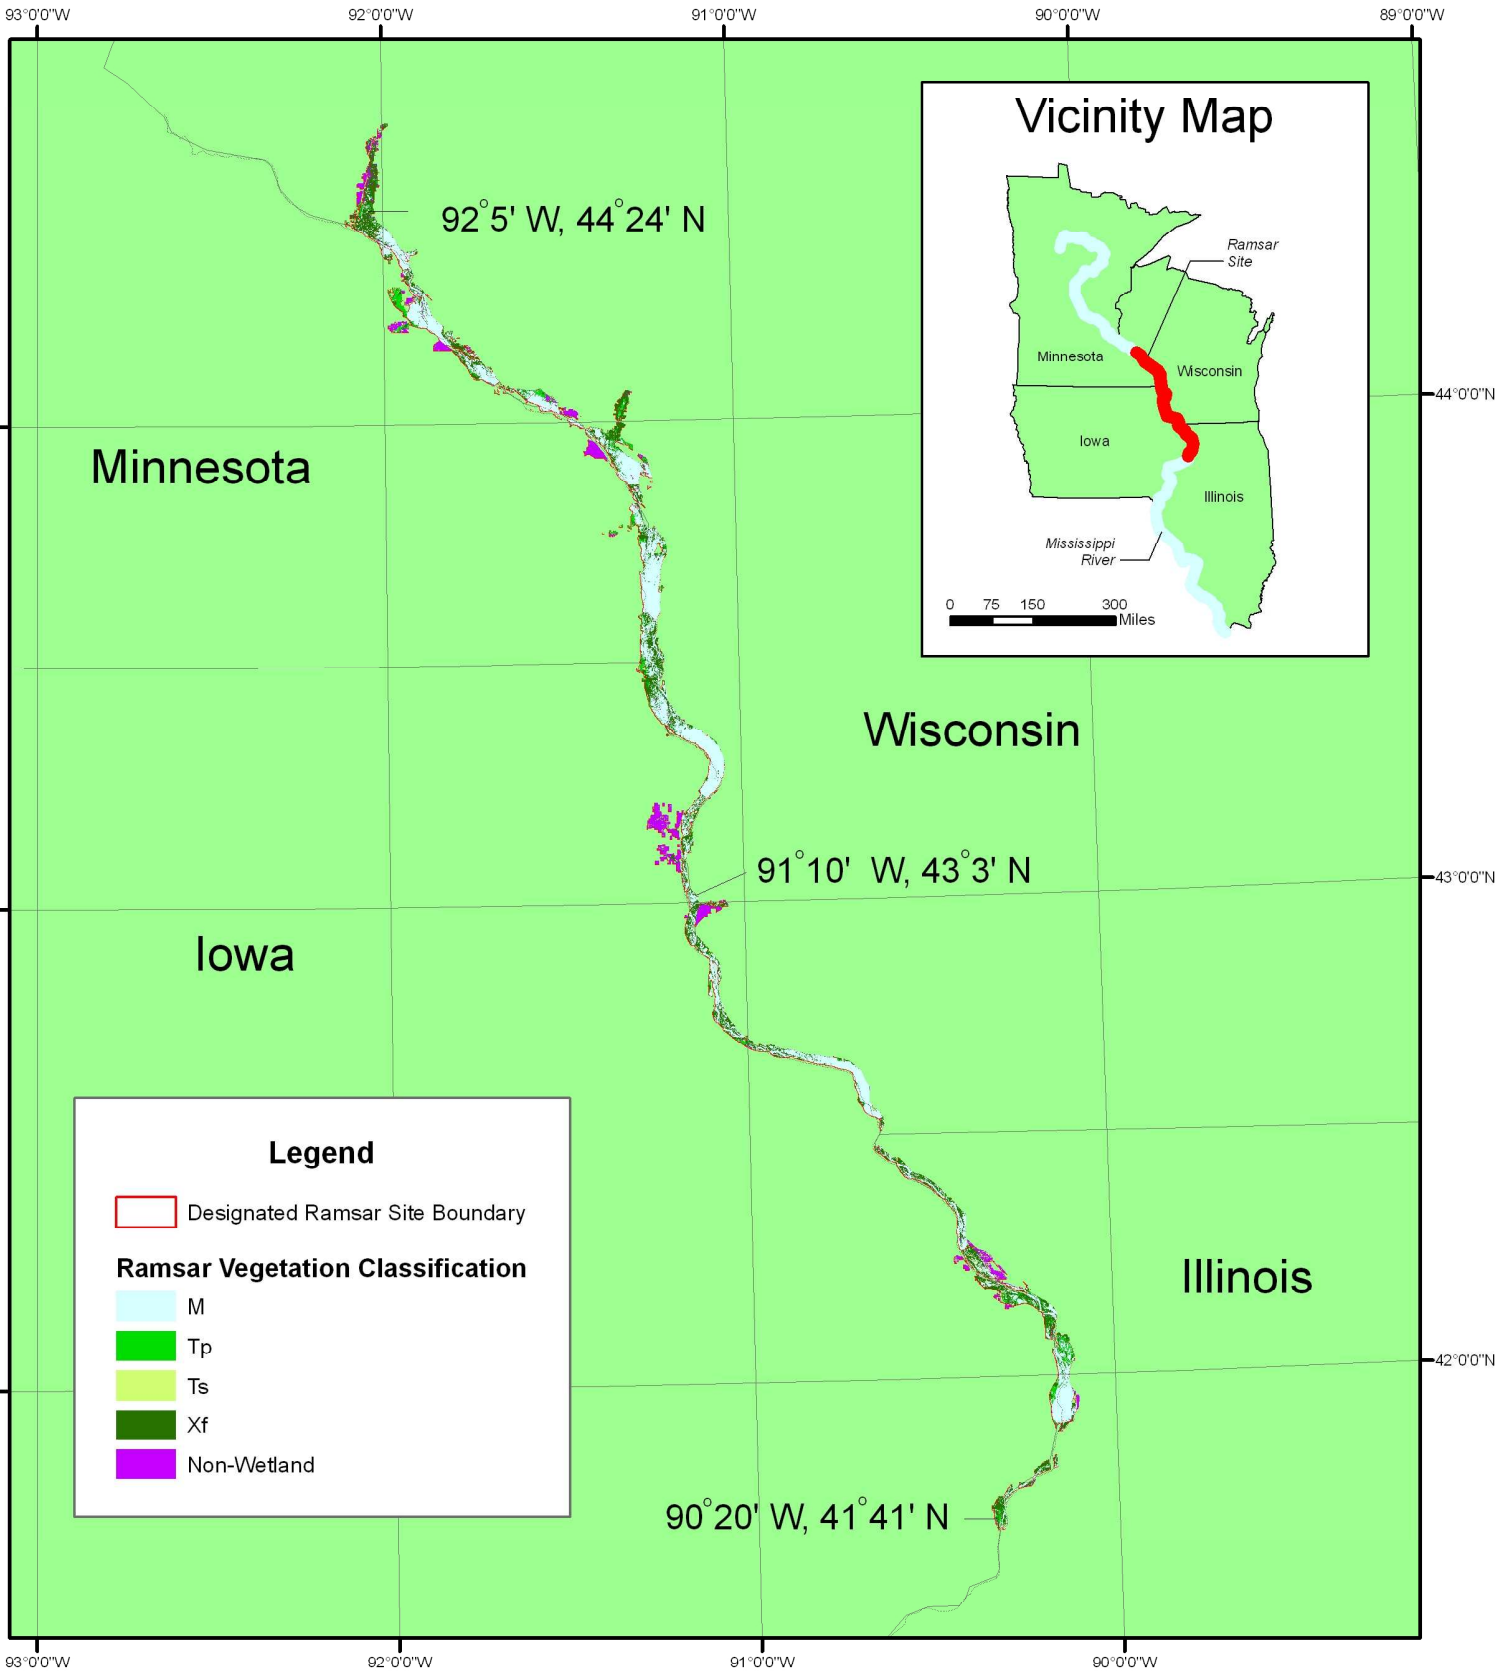

Ramsar Site Upper Mississippi River Floodplain Wetlands

Legend

- Designated Ramsar Site Boundary

Ramsar Vegetation Classification

- M
- Tp
- Ts
- Xf
- Non-Wetland

Map Created 8/3/09
 Project Saved as D:\gisdata\ramsar\
 entireramsarmap8_4_09withvegetation