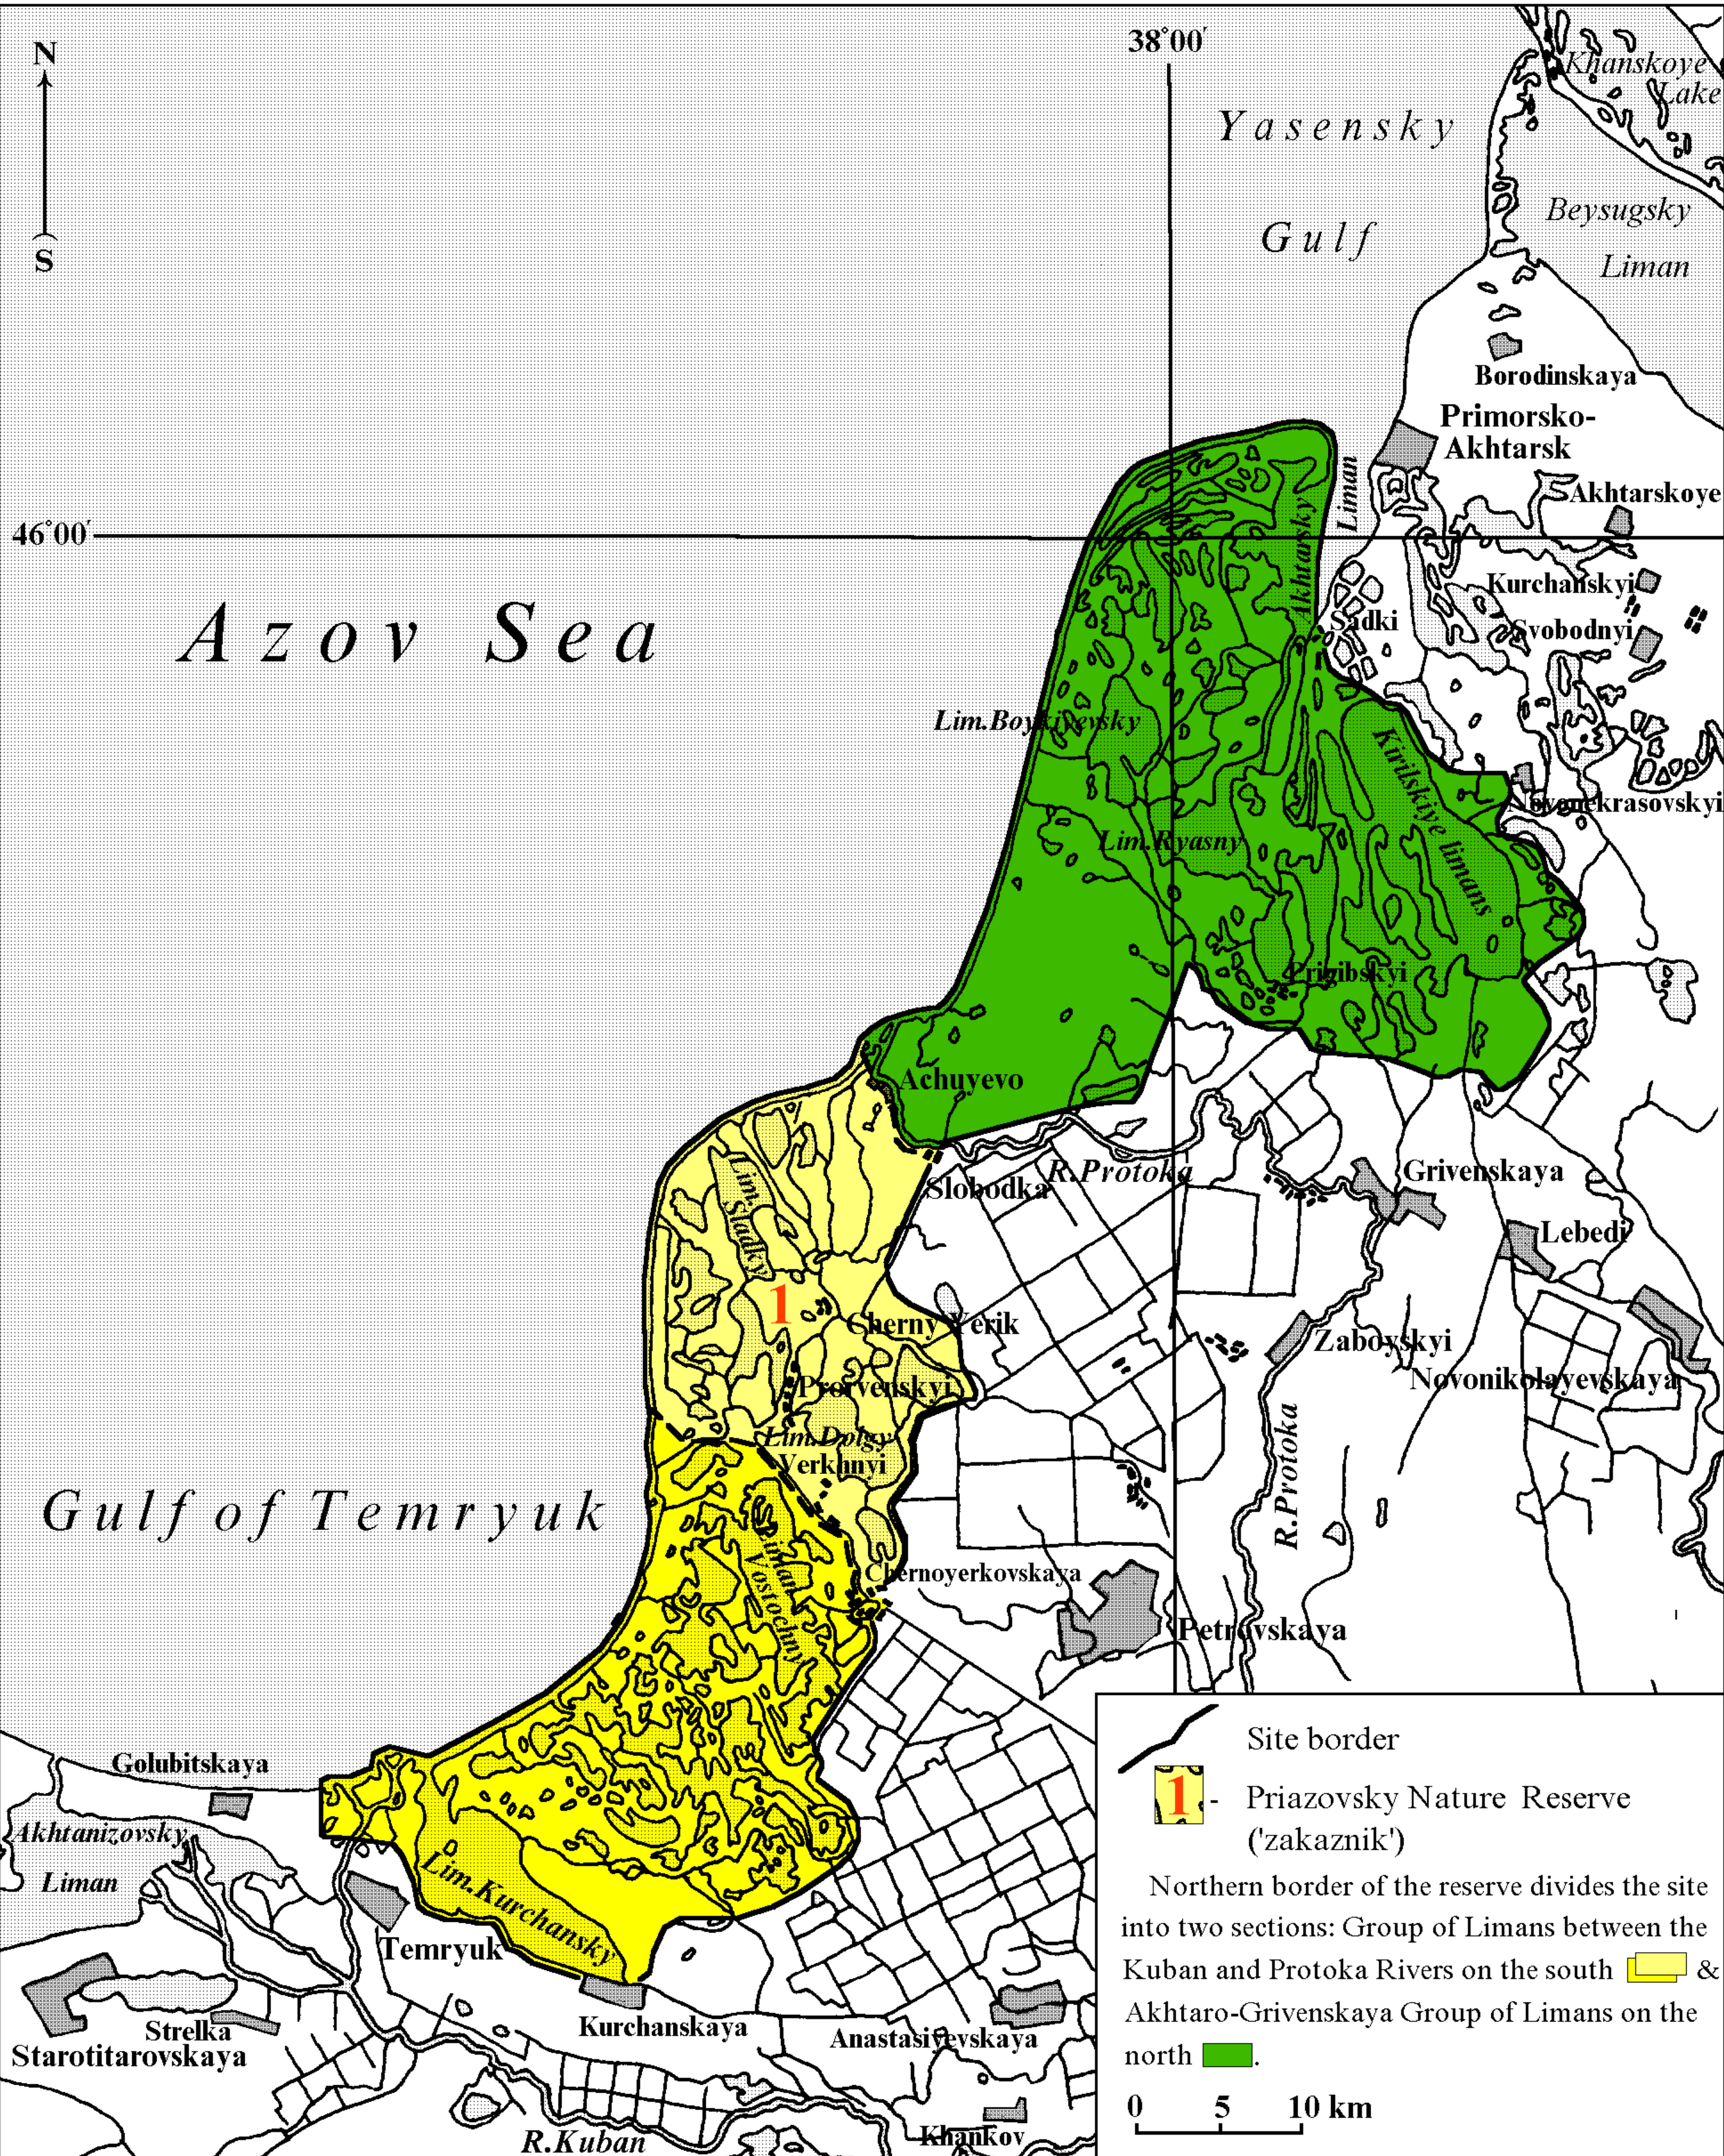

Kuban Delta

This is a colour-enhanced version of the official site map.

Site border

- Priazovsky Nature Reserve ('zakaznik')

Northern border of the reserve divides the site into two sections: Group of Limans between the Kuban and Protoka Rivers on the south  & Akhtaro-Grivenskaya Group of Limans on the north .

0 5 10 km