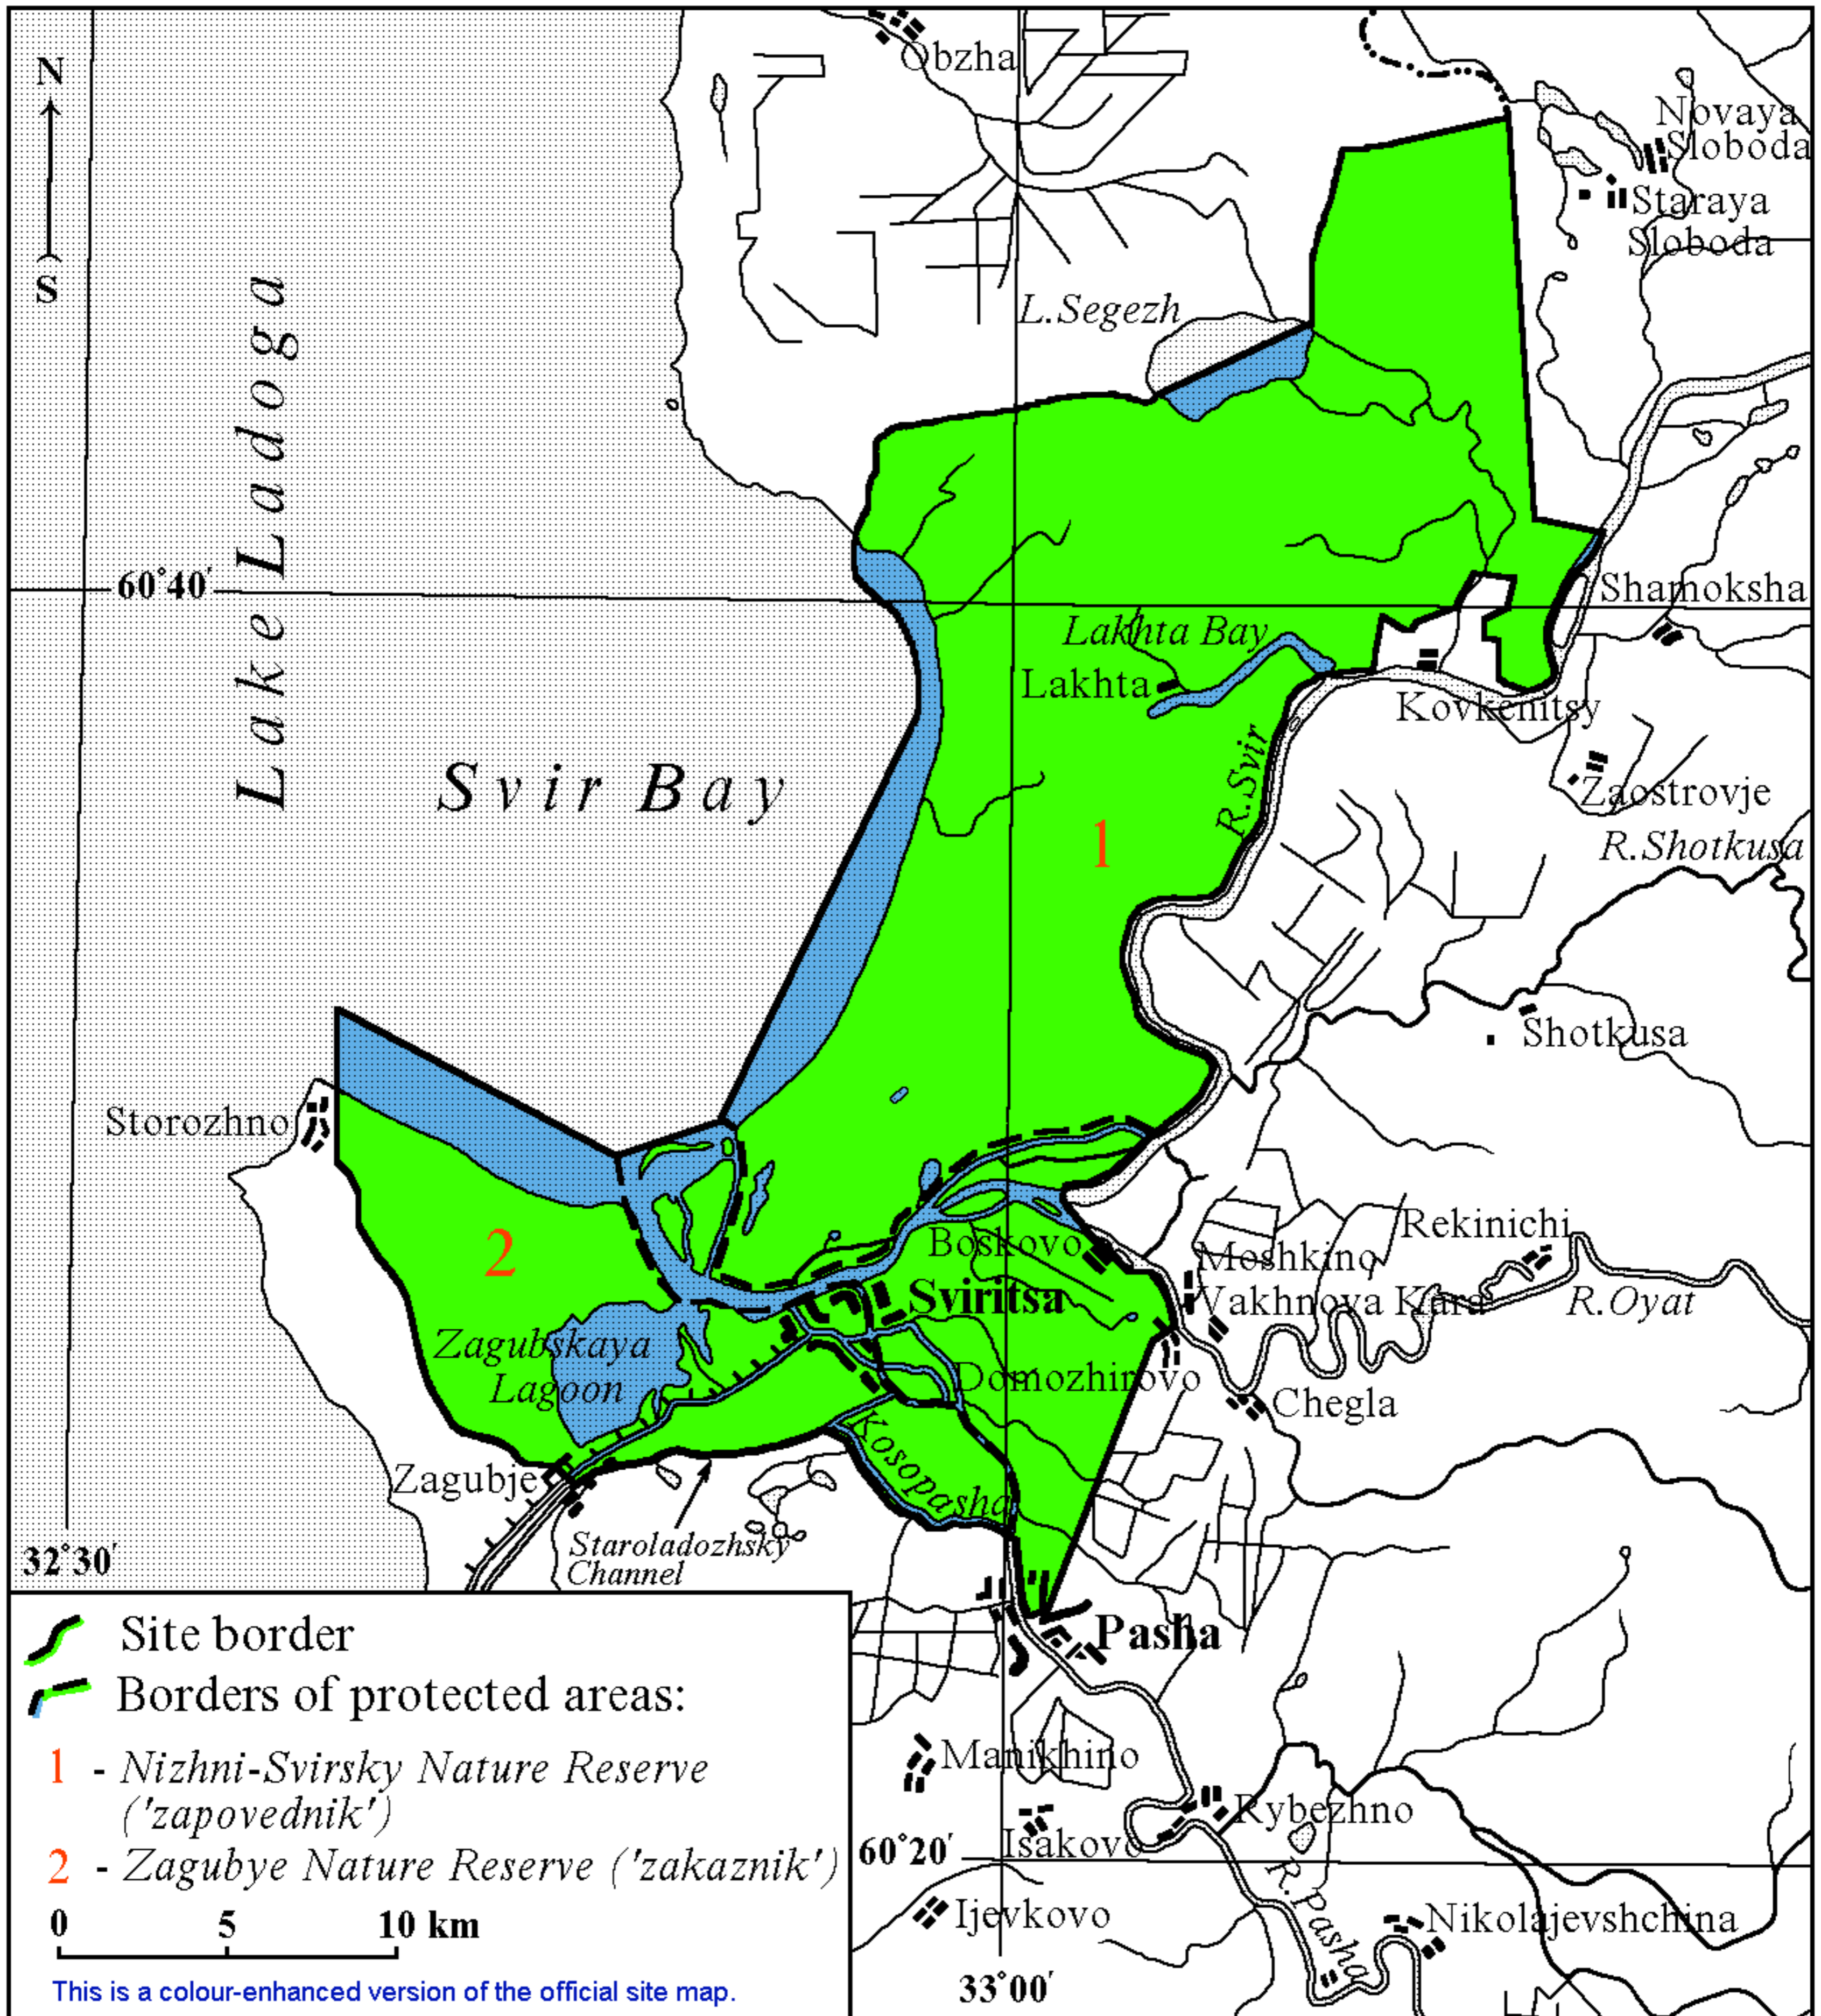

Svir Delta

-  Site border
 -  Borders of protected areas:
 - 1** - Nizhni-Svirsky Nature Reserve ('zapovednik')
 - 2** - Zagubye Nature Reserve ('zakaznik')
- 0 5 10 km

This is a colour-enhanced version of the official site map.