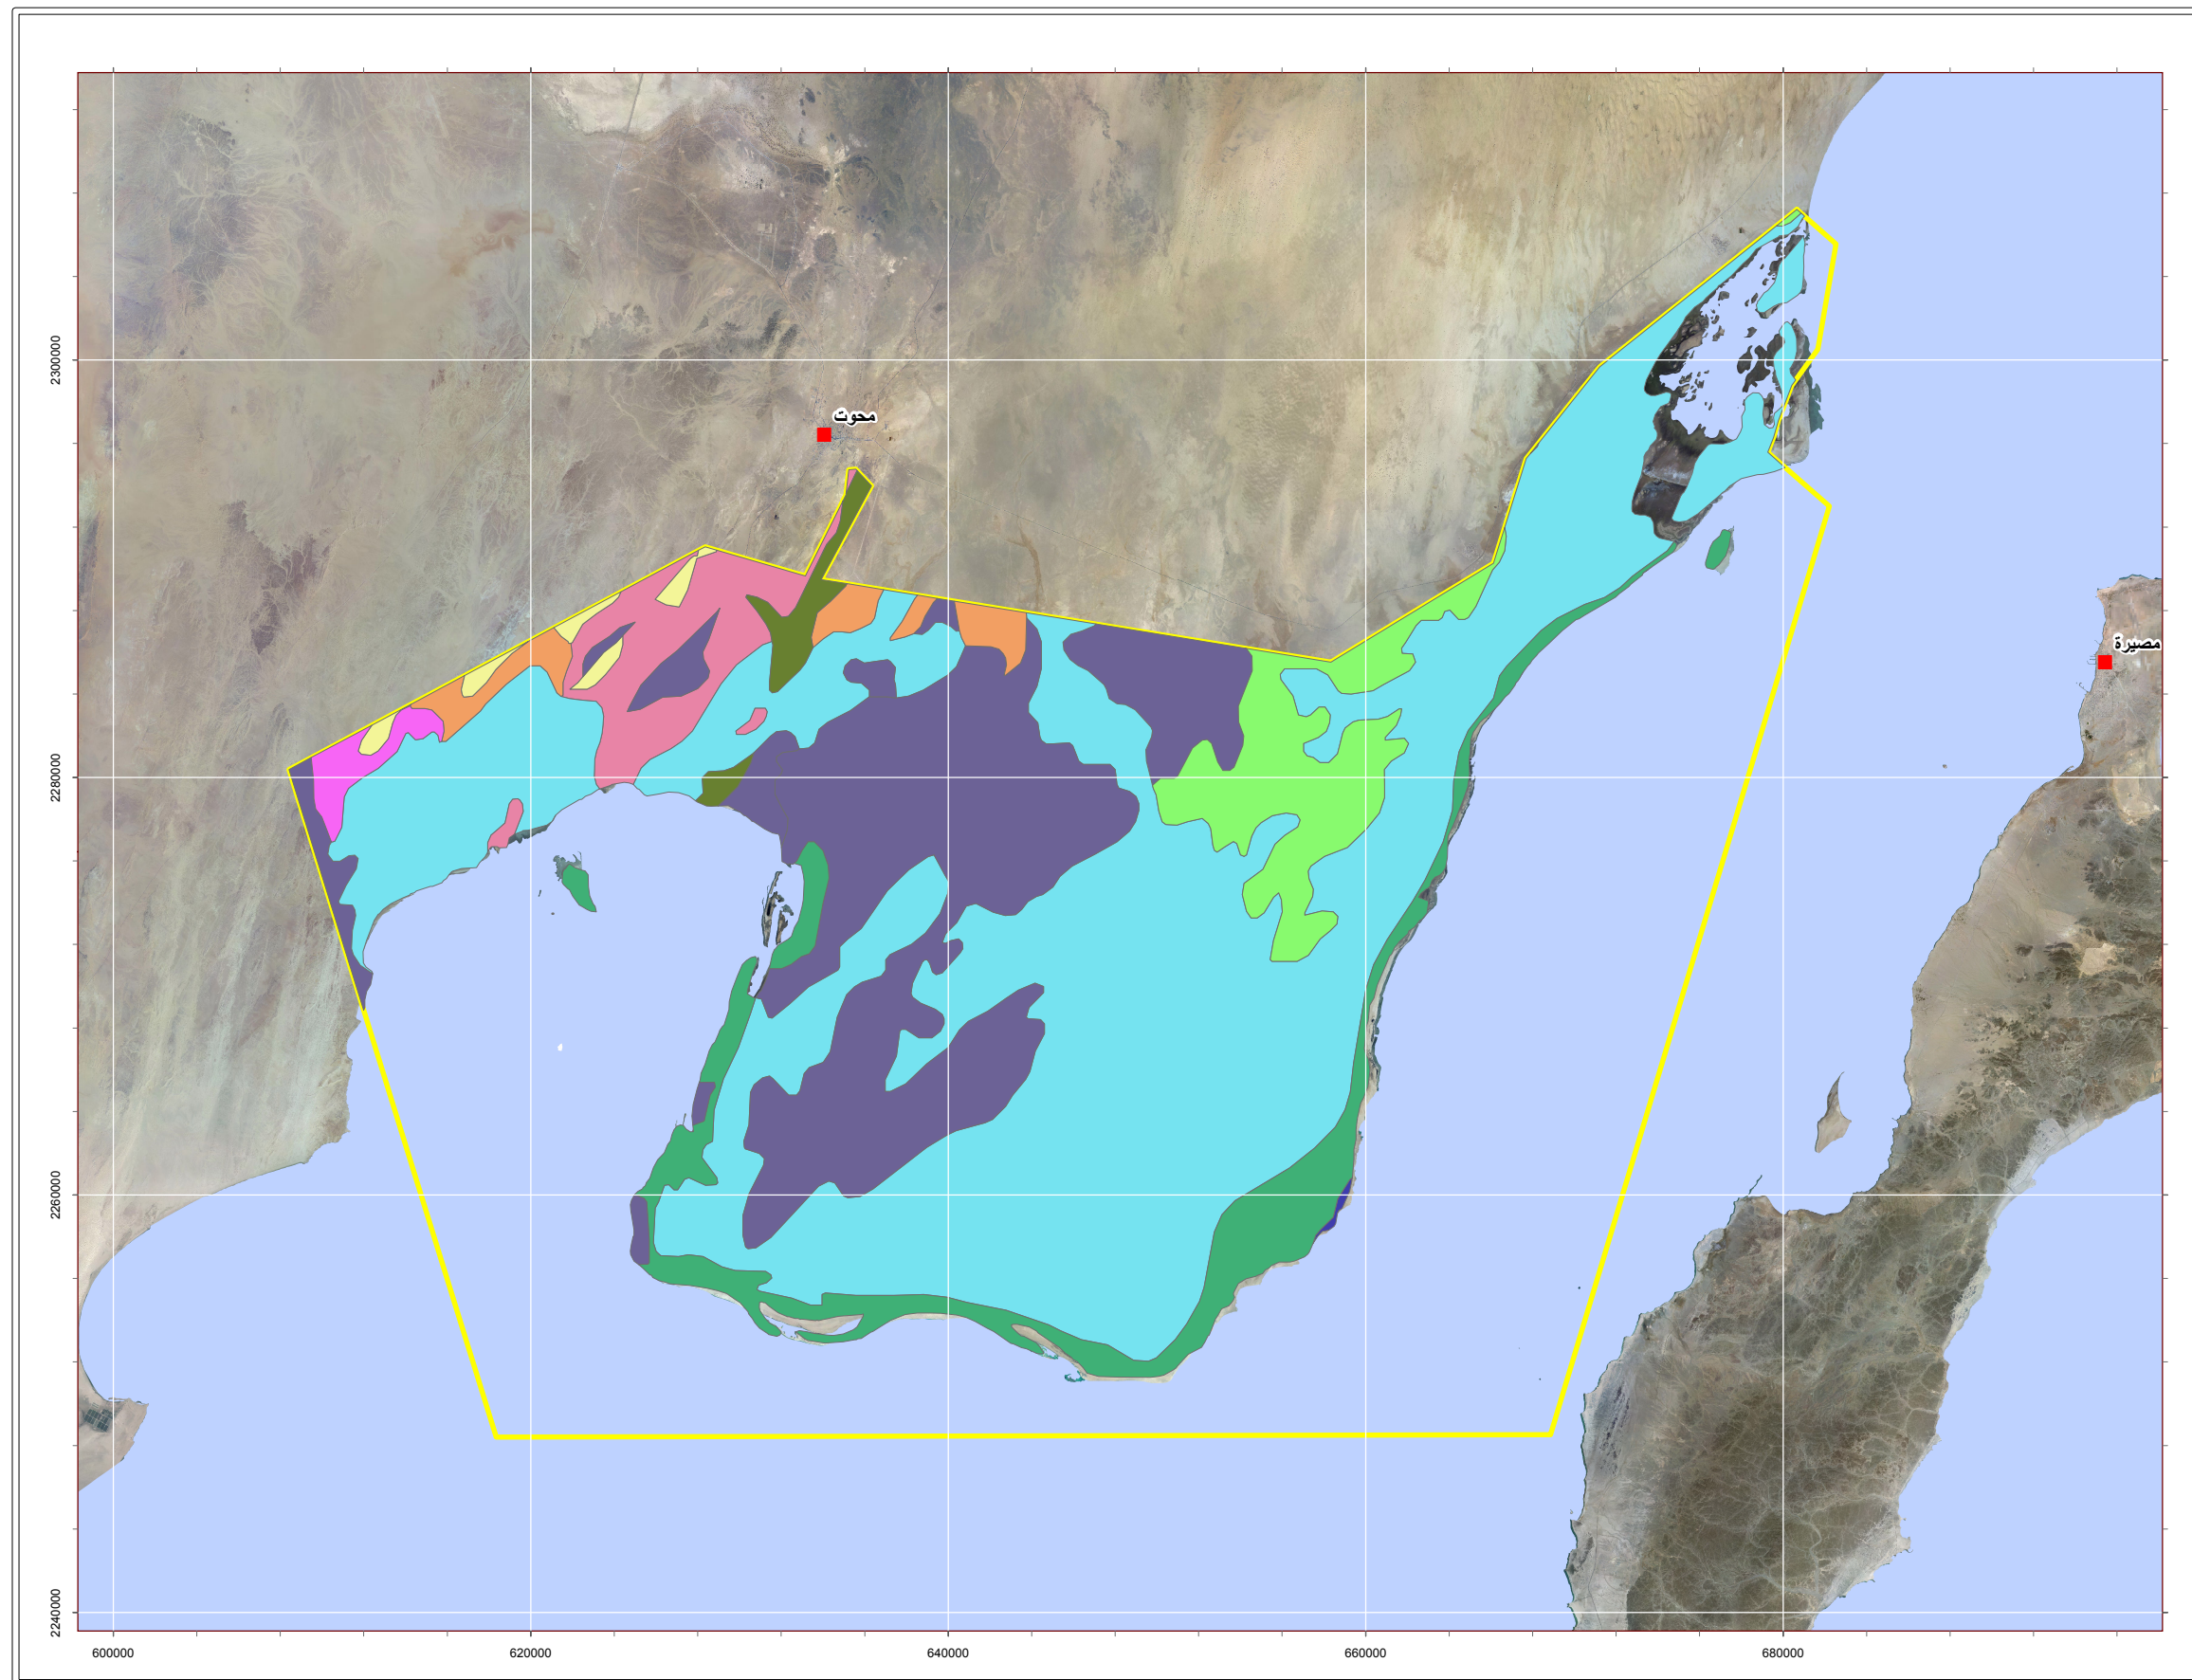

وزارة البيئة والشؤون المناخية
MINISTRY OF ENVIRONMENT AND CLIMATE AFFAIRS

الخريطة الجيولوجية
لمحمية الأراضي الرطبة
محافظة الوسطى

Geology Map
for the Wetlands Reserve
in Al Wusta Governorate

Legend

- City
- Conservation Border
- Geological Formations**
- Aeolian deposits
- Alluvial and shelf facies
- Alluvial deposits
- Coastal deposits
- Sabkhhah deposits
- Shelf facies
- Shelf, slope and basin facies
- Slope and basin facies
- Slope colluvium, scree
- Volcanic rocks, basin facies

THIS MAP IS NOT AN AUTHORITY ON INTERNATIONAL NOR ADMINISTRATIVE BOUNDARIES
Projection: UTM Zone 40N
Datum: WGS 1984