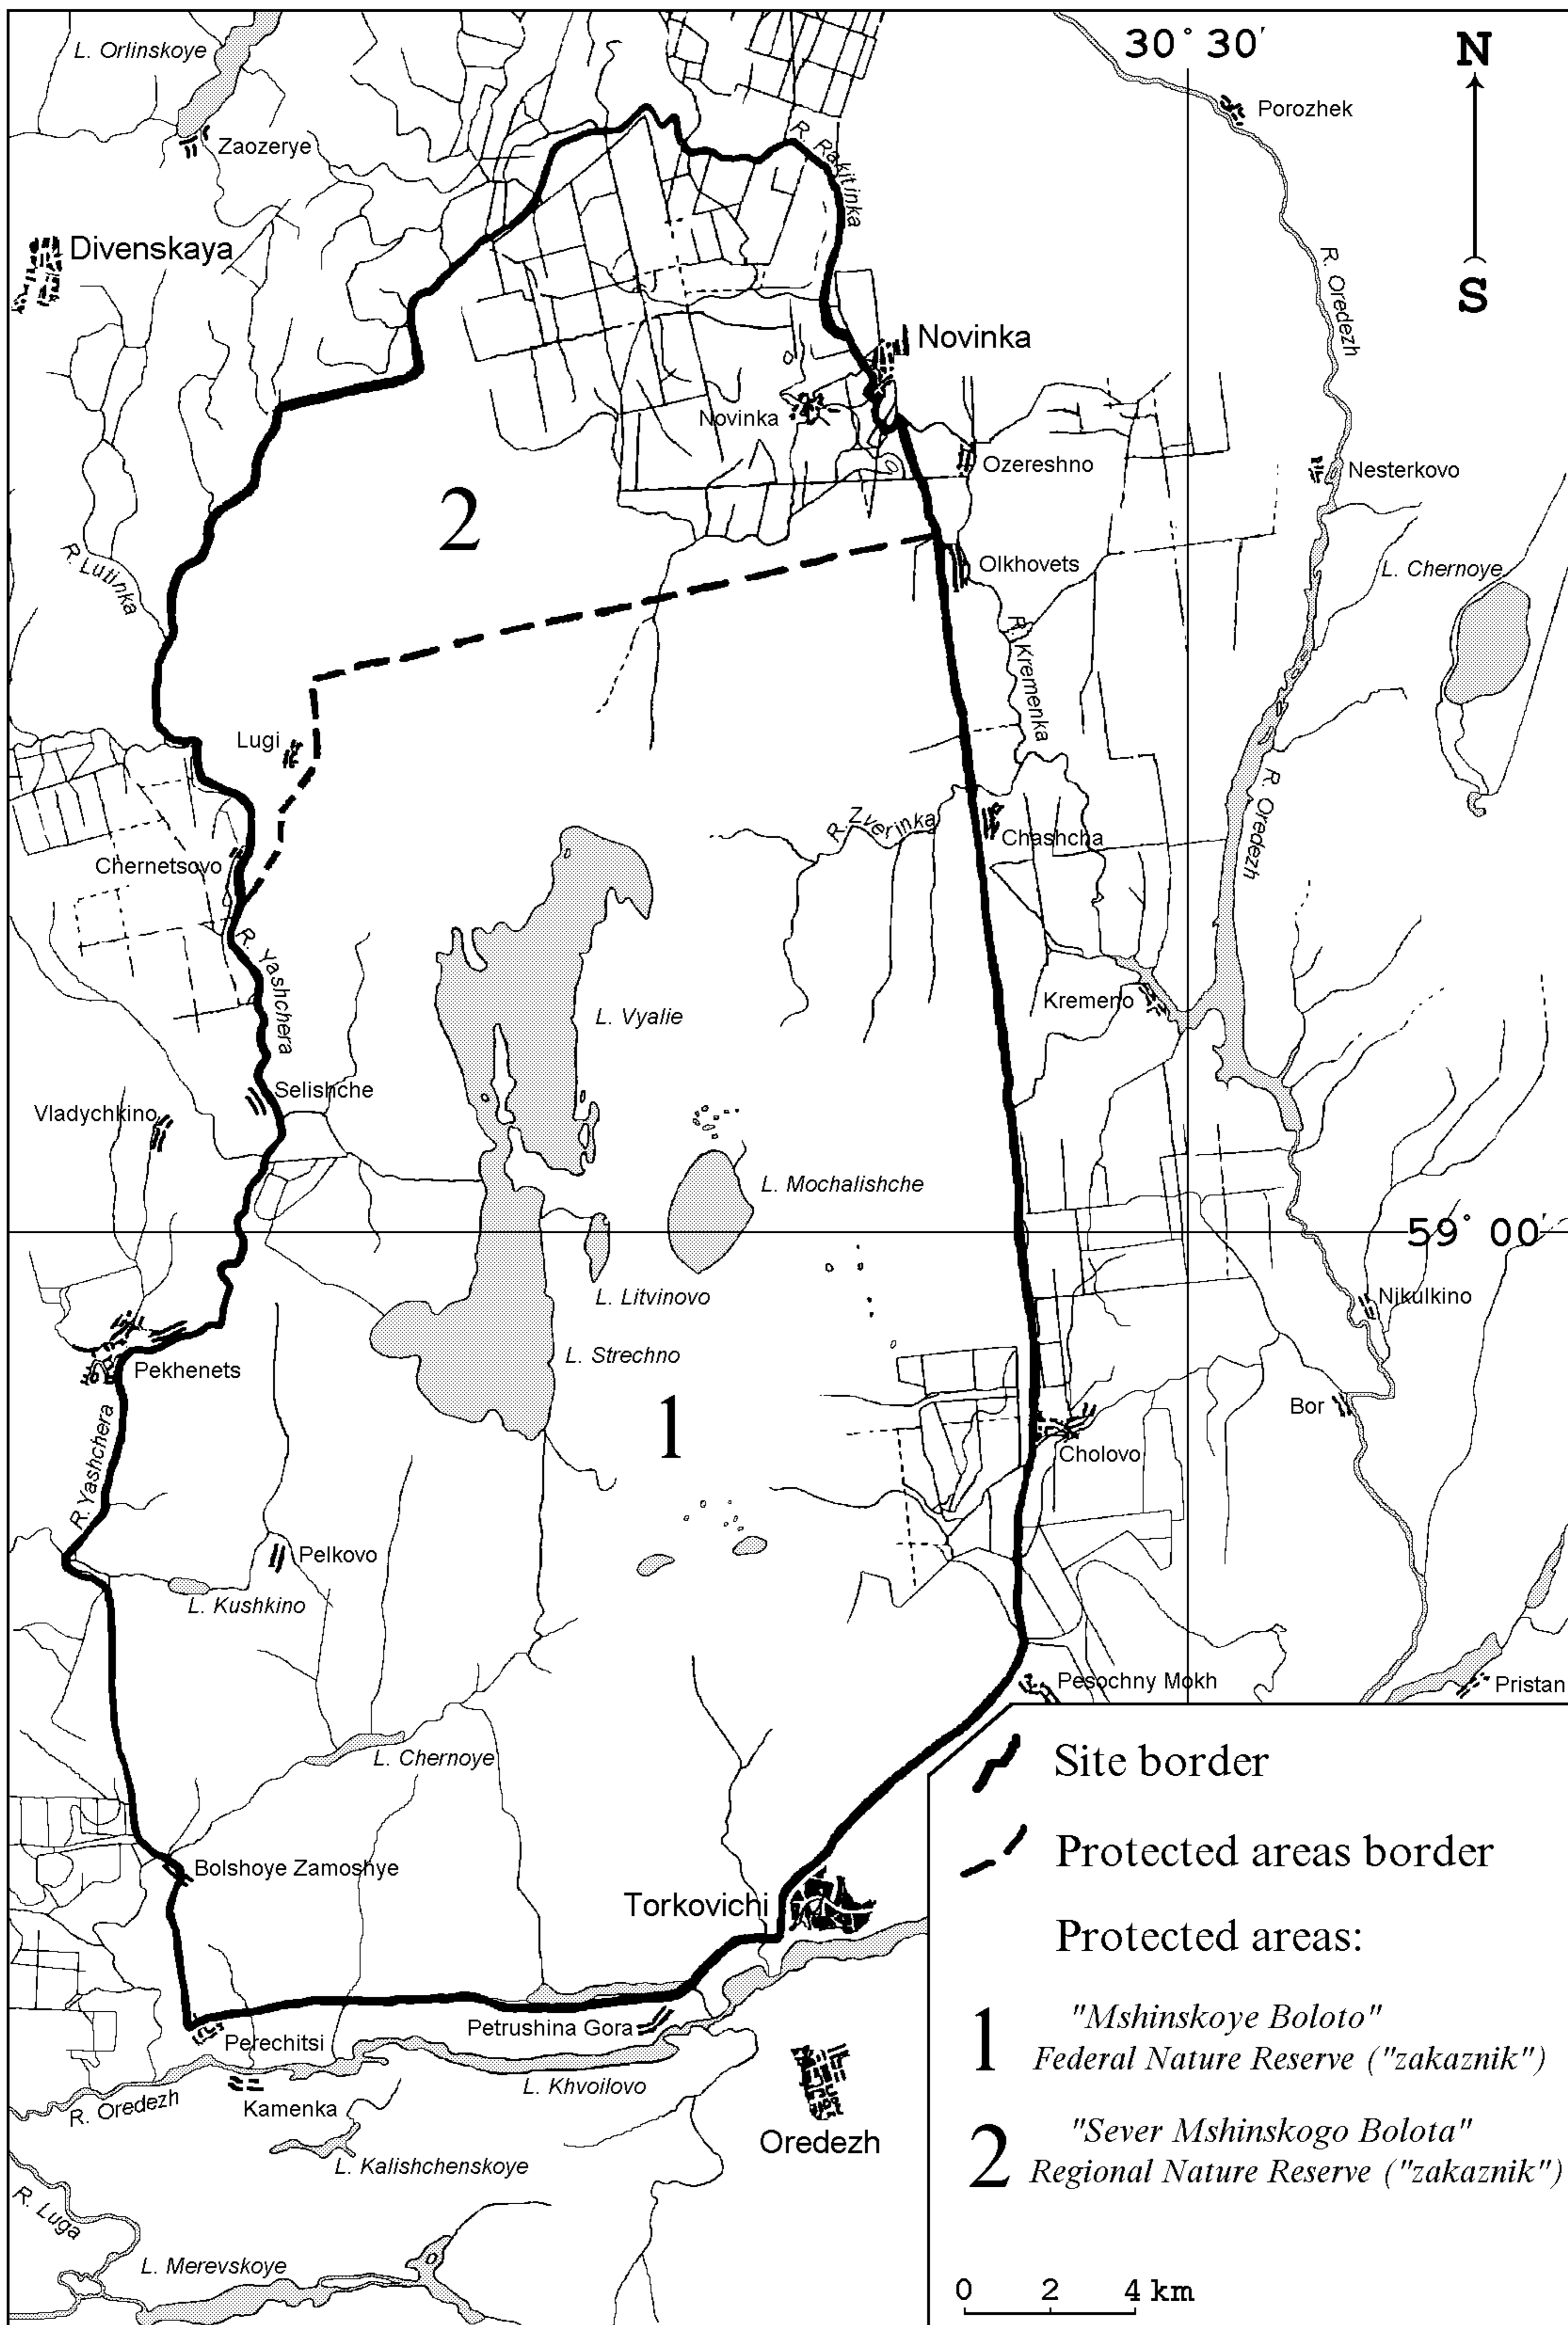

Mshinskaya wetland system

Site border

Protected areas border

Protected areas:

1 "Mshinskoye Boloto"
Federal Nature Reserve ("zakaznik")

2 "Sever Mshinskogo Bolota"
Regional Nature Reserve ("zakaznik")

0 2 4 km