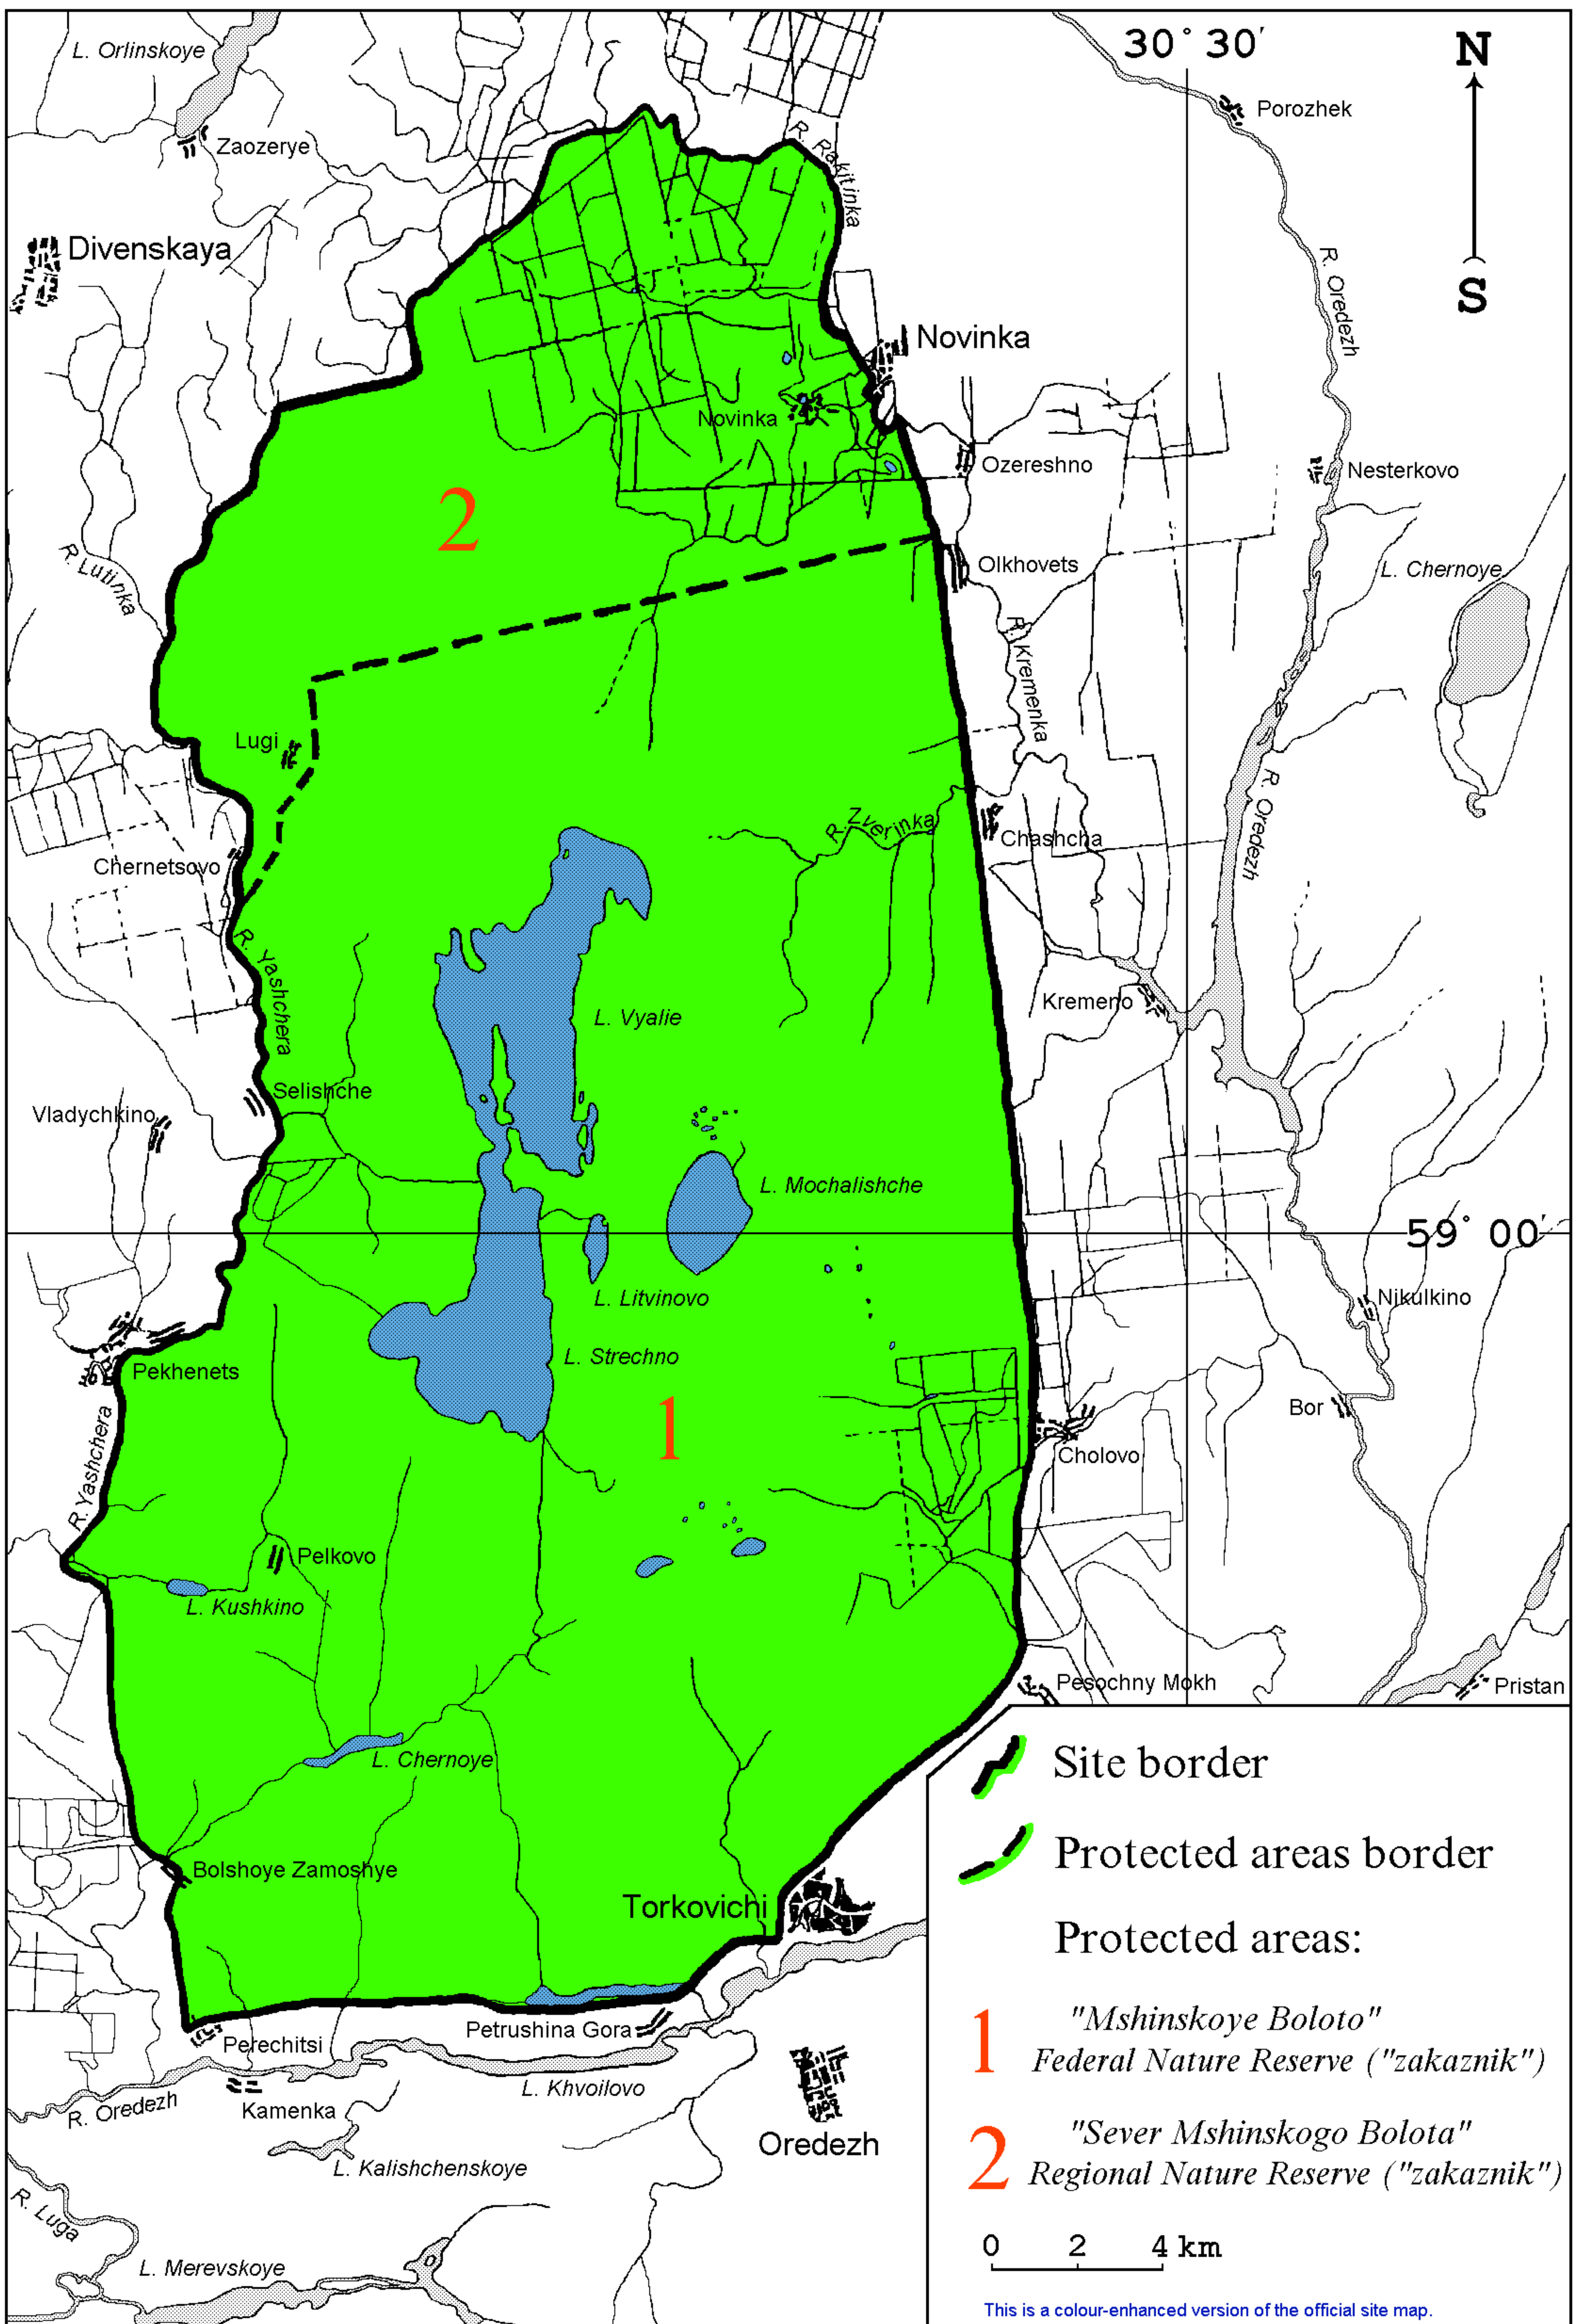

Mshinskaya wetland system

-  Site border
-  Protected areas border
- Protected areas:
- 1** "Mshinskoye Boloto"
Federal Nature Reserve ("zakaznik")
- 2** "Sever Mshinskogo Bolota"
Regional Nature Reserve ("zakaznik")

0 2 4 km

This is a colour-enhanced version of the official site map.