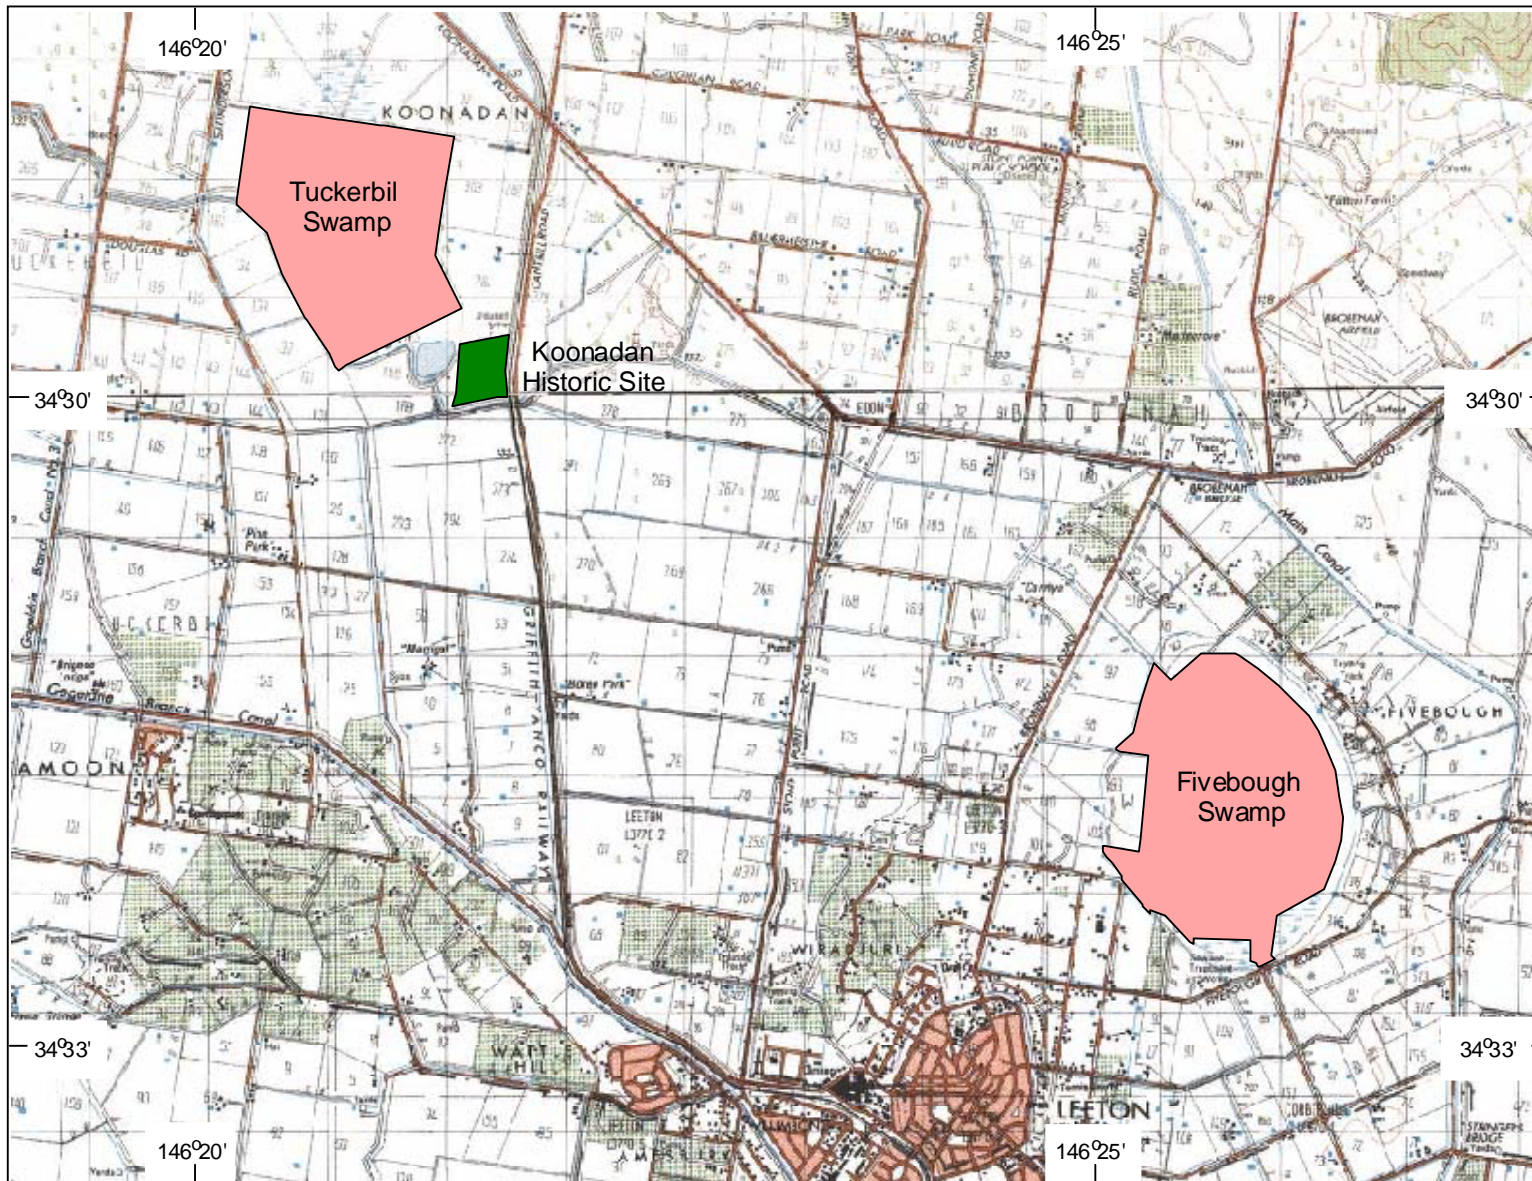

Map 2: Fivebough and Tuckerbil Swamps Ramsar Site

Legend

-  Fivebough-Tuckerbil Ramsar site
-  NPWS Estate
-  Timbered areas
-  Swamp
-  Roads
-  Watercourses

Copyright
NSW National Parks and Wildlife Service
September 2002
This map is not guaranteed to be free from error or omission. The NSW National Parks and Wildlife Service and its employees disclaim liability for any act done on the information in the map and any consequences of such acts or omissions.