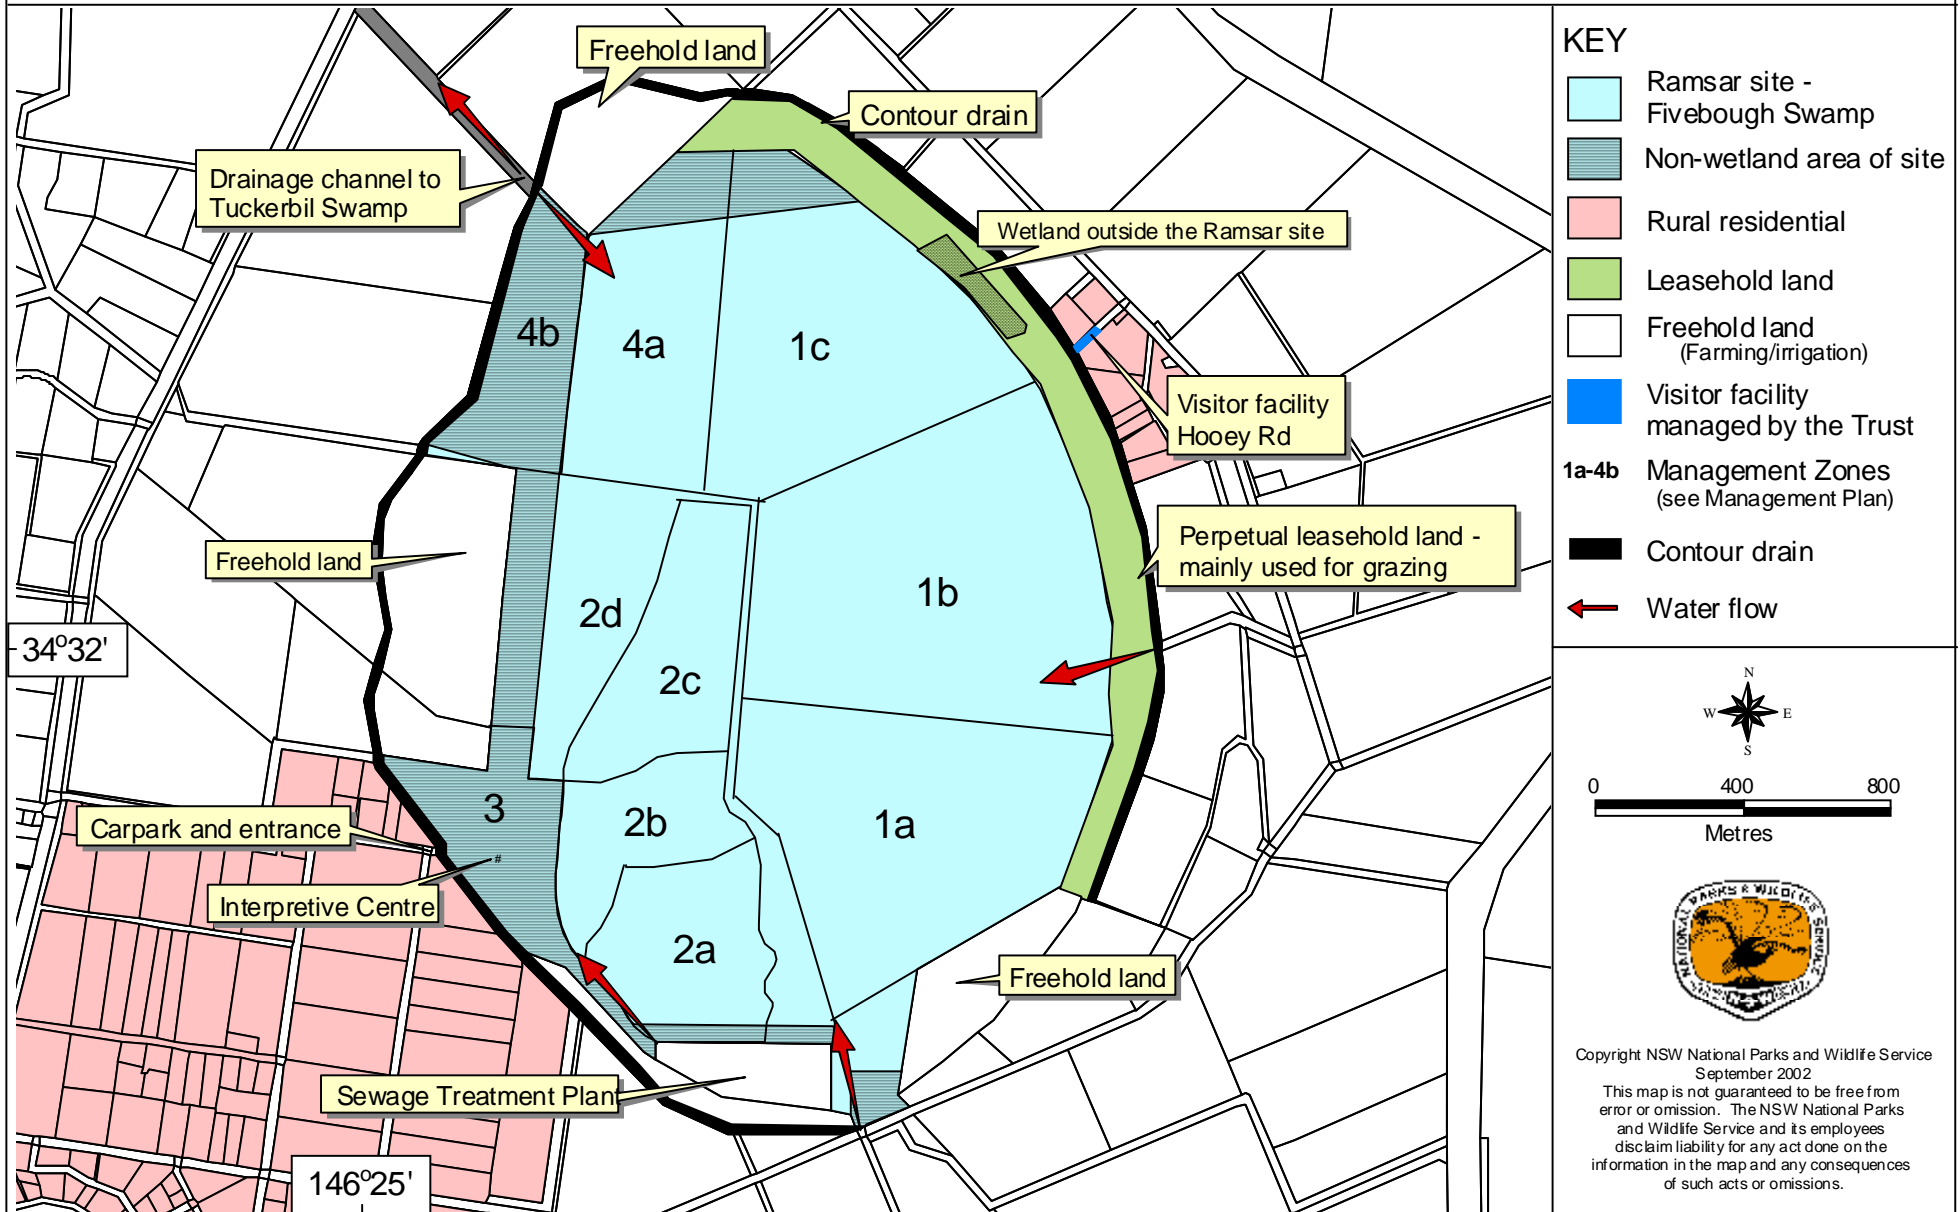

Map 3: Fivebough and Tuckerbil Swamps Ramsar Site - Fivebough Swamp

- KEY**
- Ramsar site - Fivebough Swamp
 - Non-wetland area of site
 - Rural residential
 - Leasehold land
 - Freehold land (Farming/irrigation)
 - Visitor facility managed by the Trust
 - 1a-4b** Management Zones (see Management Plan)
 - Contour drain
 - Water flow

Copyright NSW National Parks and Wildlife Service
 September 2002
 This map is not guaranteed to be free from error or omission. The NSW National Parks and Wildlife Service and its employees disclaim liability for any act done on the information in the map and any consequences of such acts or omissions.