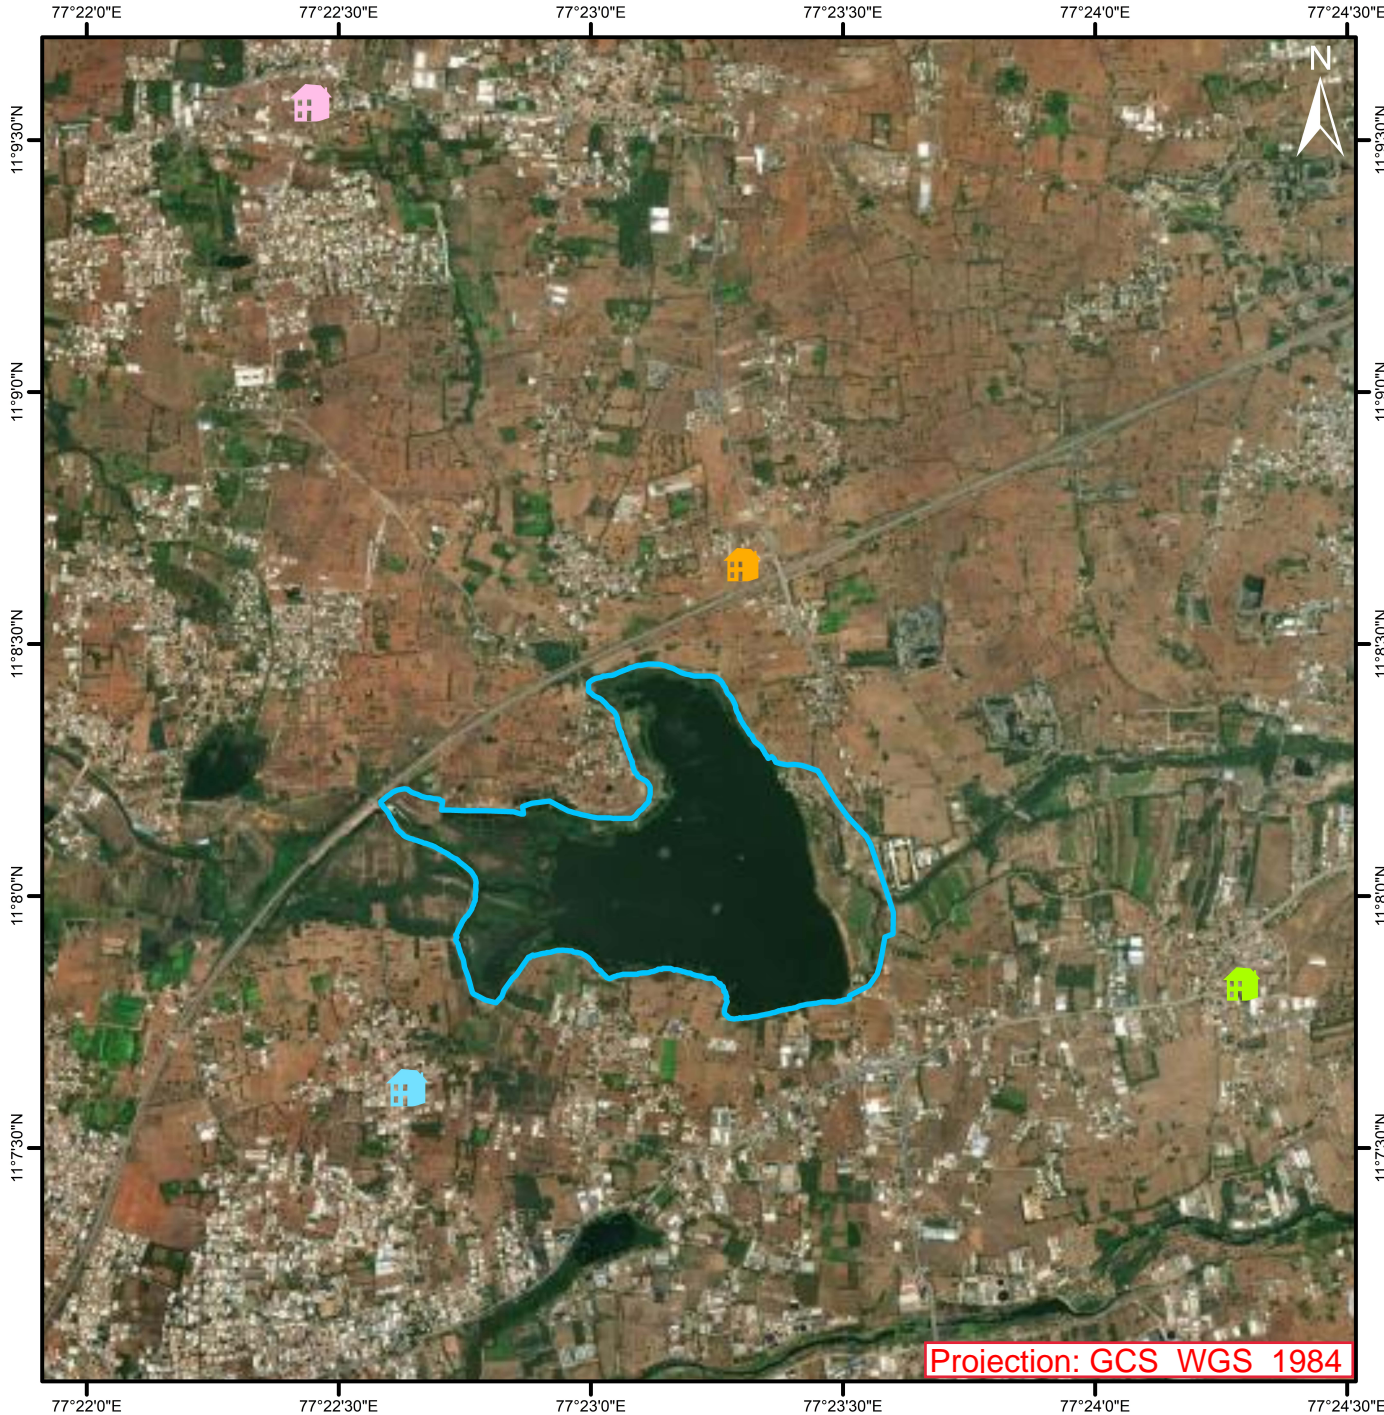

NAJARAYAN BIRD SANCTUARY

Legend

-  Nanjarayan Ramsar Site & Bird Sanctuary
-  Sarakar Palayam
-  Parappalayam
-  Nerupperichal
-  koolipalayam

Projection: GCS WGS 1984