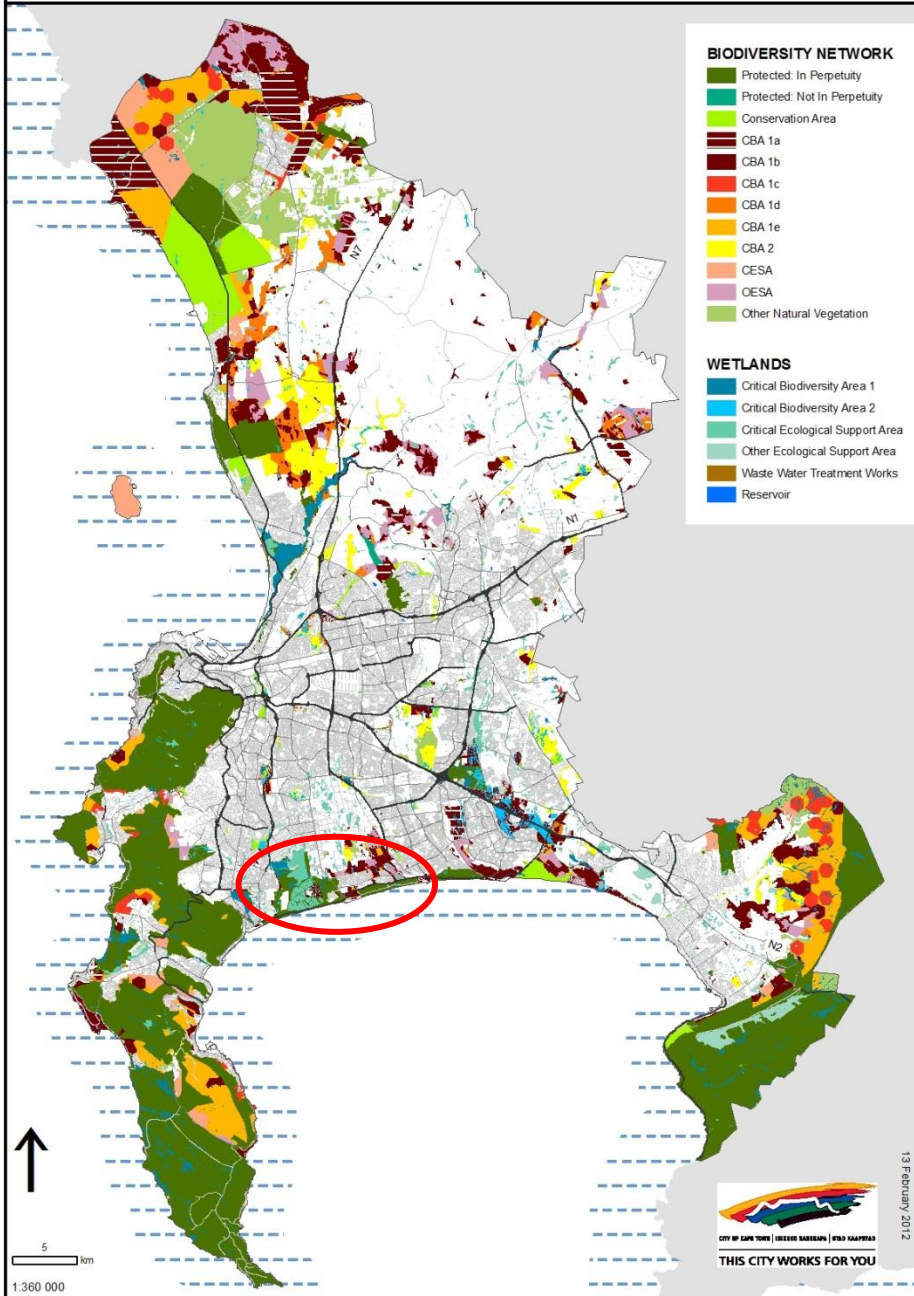

City of Cape Town: Biodiversity Network & Wetlands

Location of the False Bay Nature Reserve shown in the red oval on the City of Cape Town's Biodiversity Network Map.