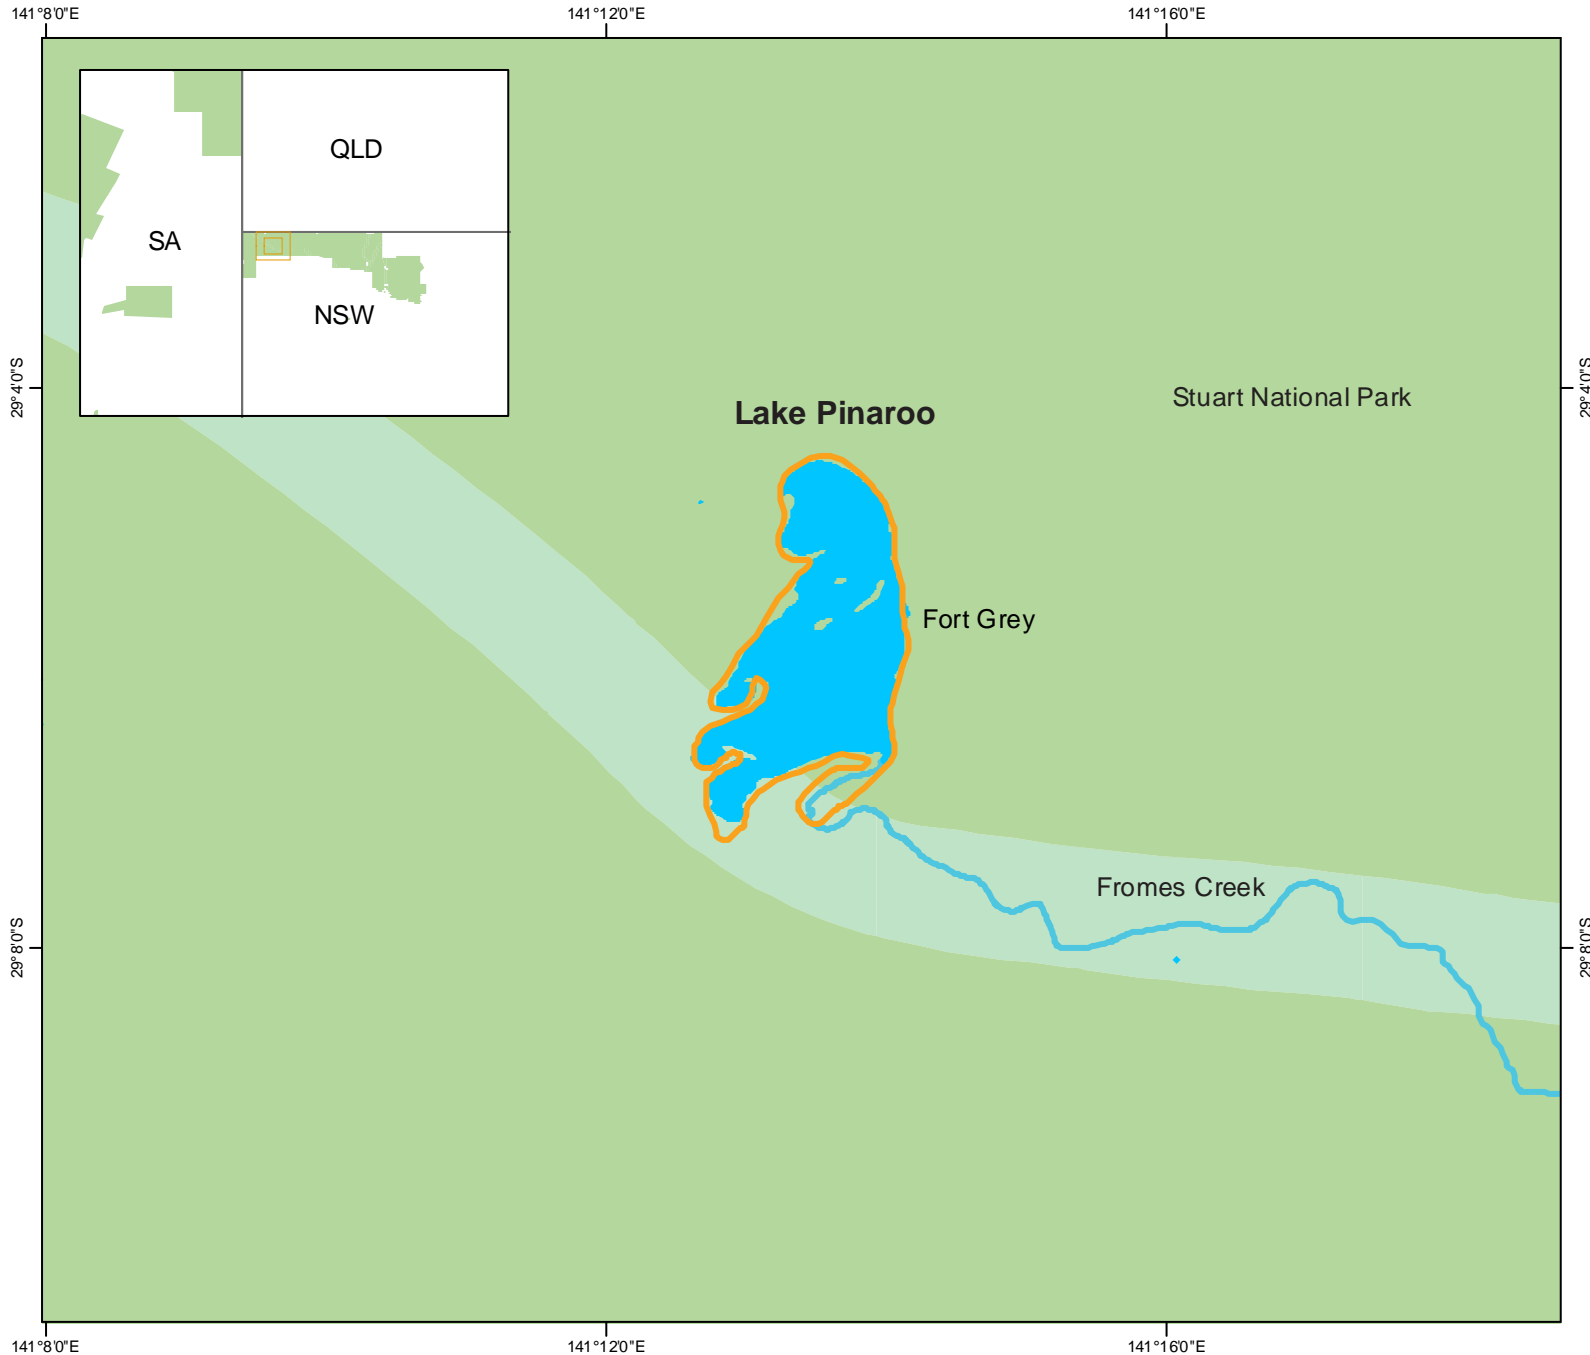

# Lake Pinaroo Ramsar Site

## Legend

-  Ramsar site
-  Water bodies
-  Watercourses
-  National parks estate
-  Travelling stock route

**Datum:** GDA94    **Projection:** GDA94

**Sources:** NSW Office of Environment & Heritage; Dept of Environment & Energy