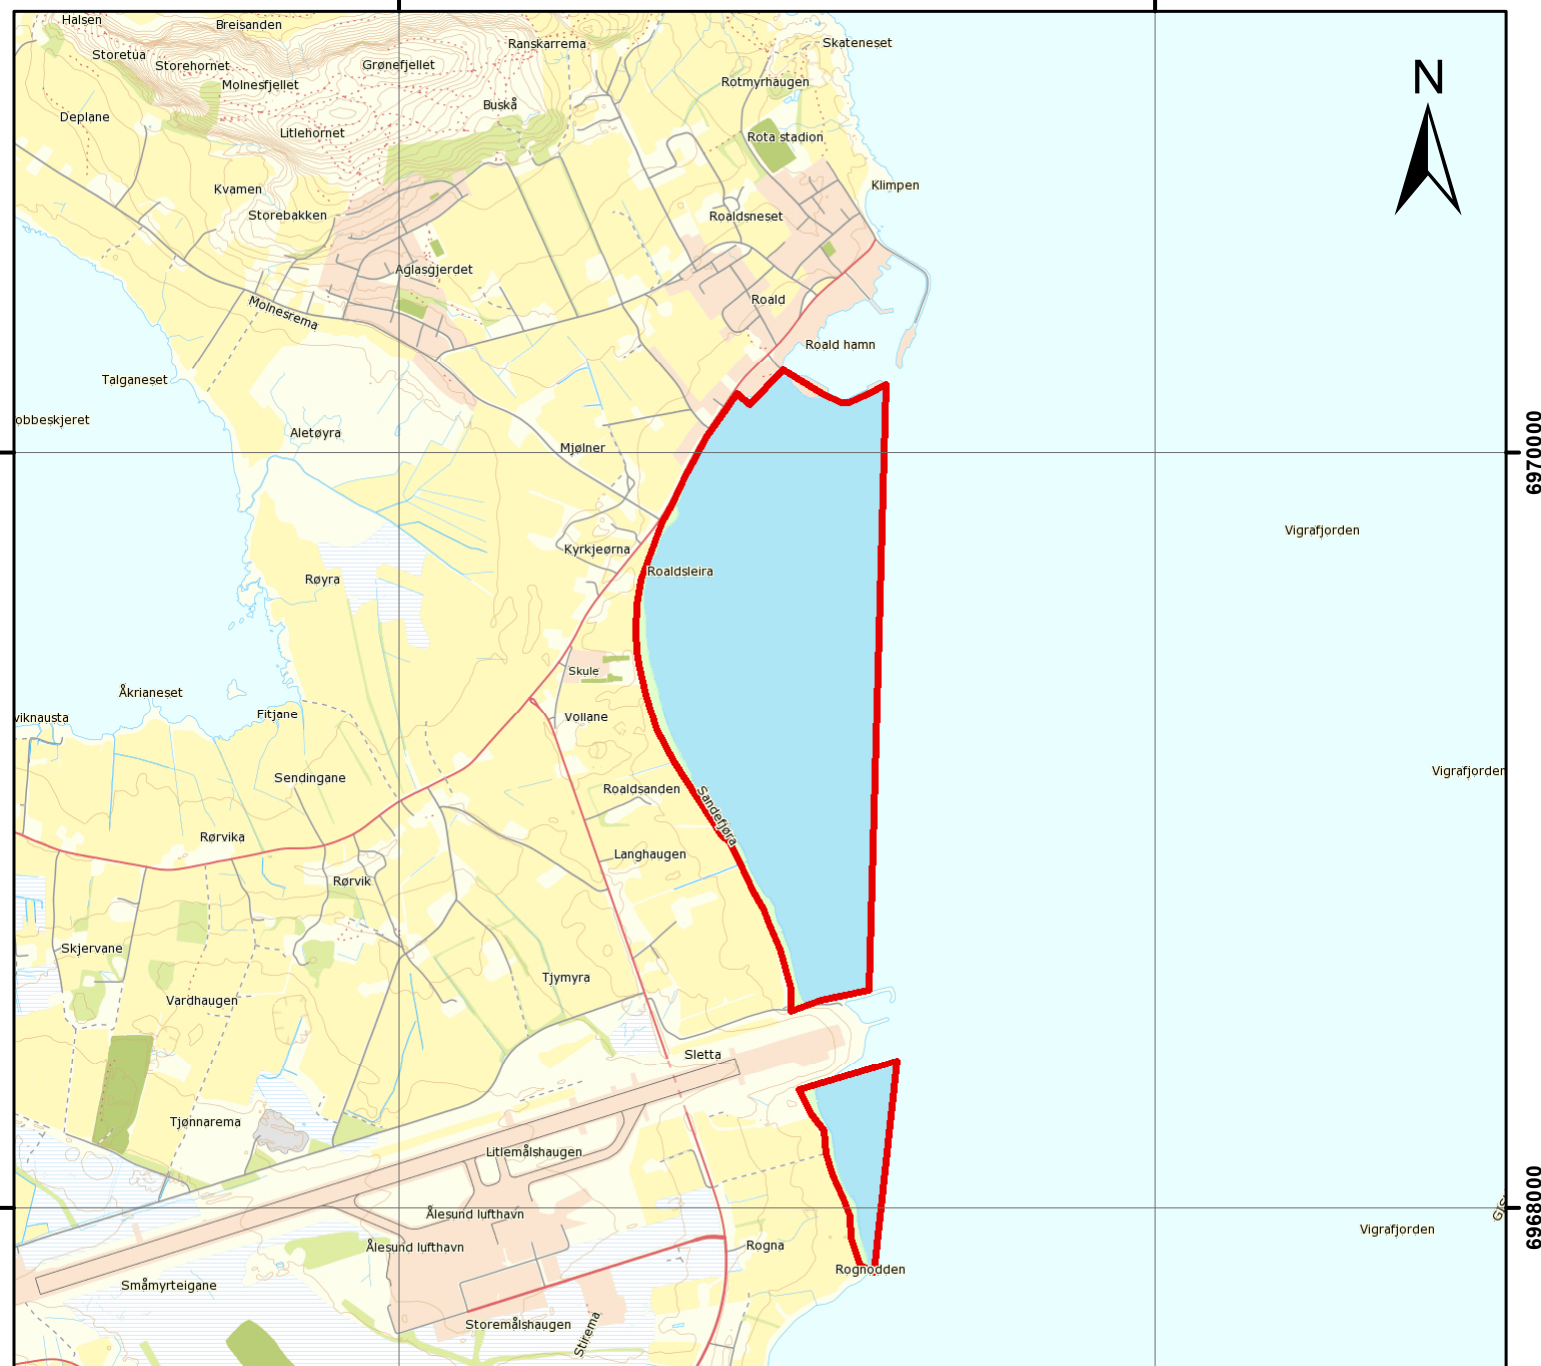

Roaldsand Giske Wetlands System

Ramsar Site No. 805

WI Site Reference 3NO018

CONVENTION ON WETLANDS
(Ramsar, Iran, 1971)

Legend

- | | | | |
|---|------------------------------|---|--------------------------|
|  | Ramsar areas |  | Coniferus forest |
| Land cover inside Reserve | |  | Mixed forest |
|  | Land occupied by agriculture |  | Broad-leaved forest |
|  | Peatland |  | Sparsely vegetated areas |
|  | Water | | |

Scale 1:20 000

44000

46000

44000

46000