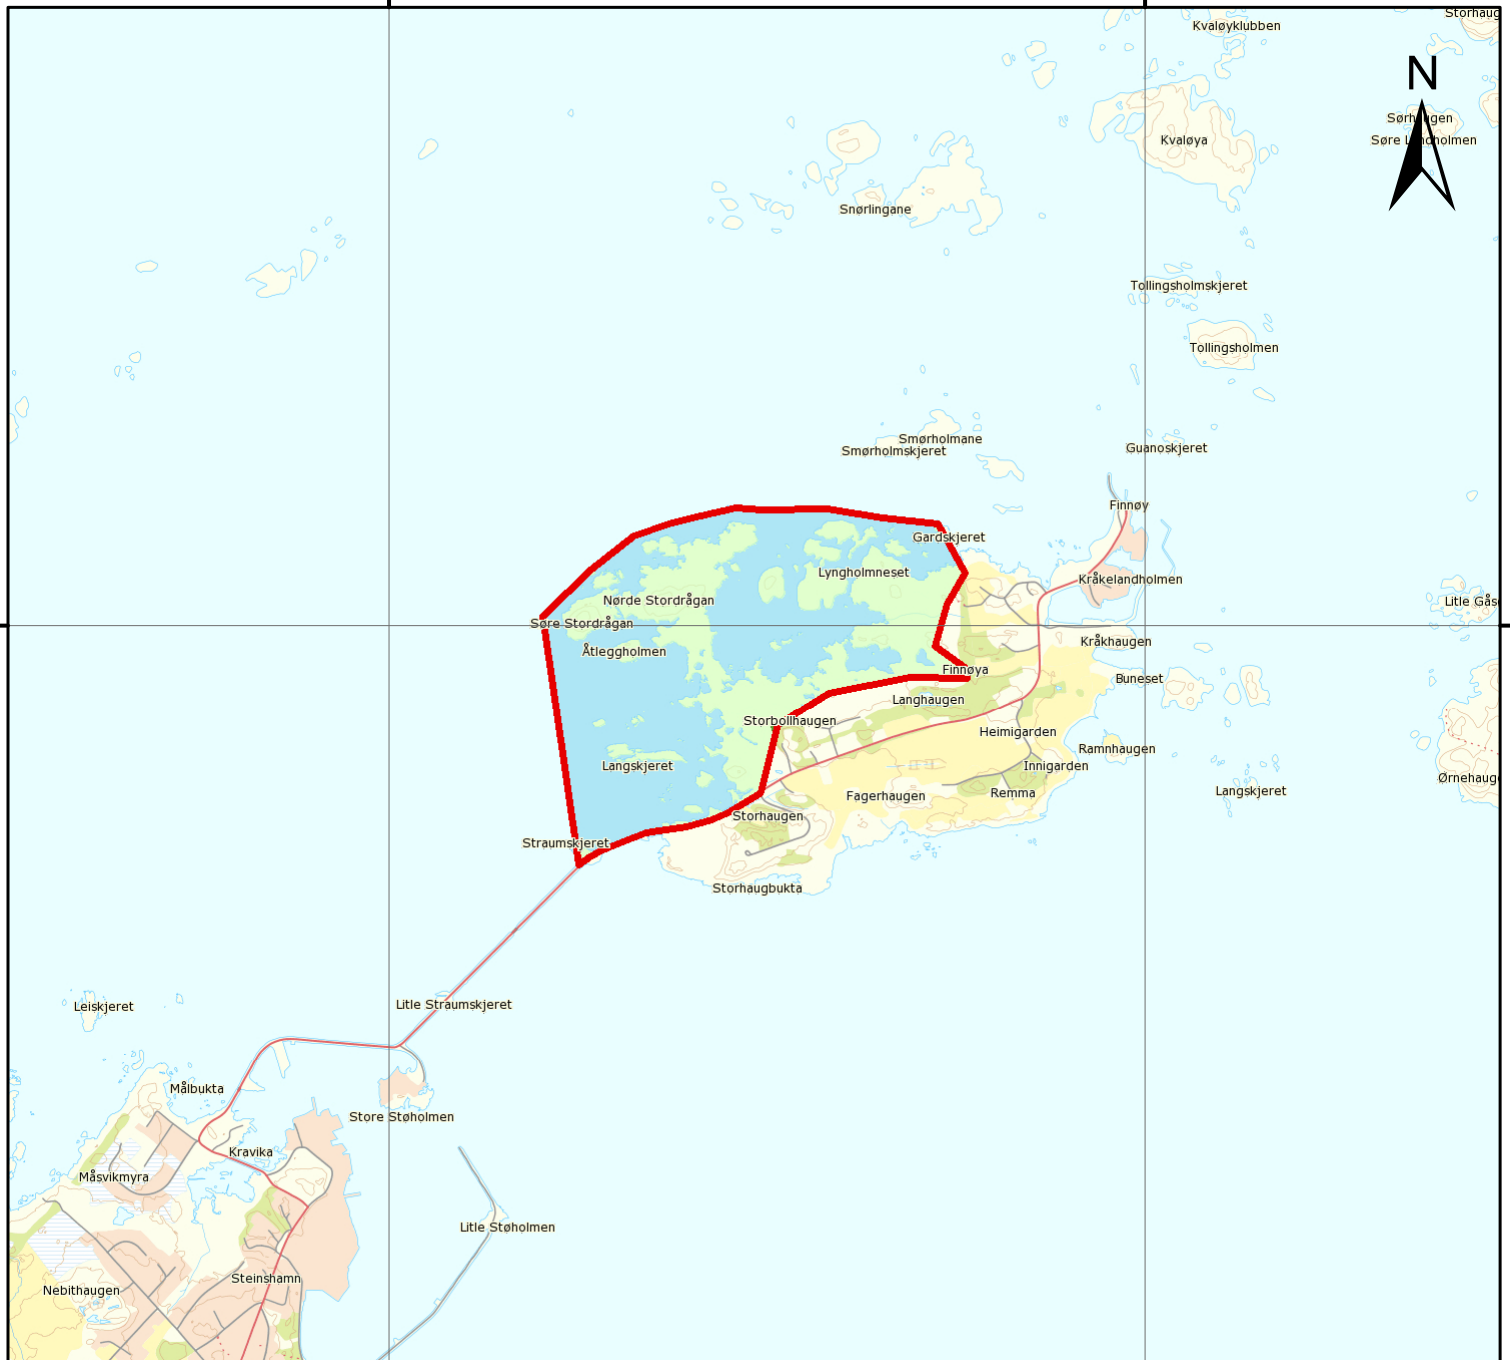

Lyngholman Harøya Wetlands System

Ramsar Site No. 806

WI Site Reference 3NO019

CONVENTION ON WETLANDS
(Ramsar, Iran, 1971)

Legend

- | | | | |
|---|------------------------------|---|--------------------------|
|  | Ramsar areas |  | Coniferus forest |
| Land cover inside Reserve | |  | Mixed forest |
|  | Land occupied by agriculture |  | Broad-leaved forest |
|  | Peatland |  | Sparsely vegetated areas |
|  | Water | | |

Scale 1:20 000

66000

68000

66000

68000