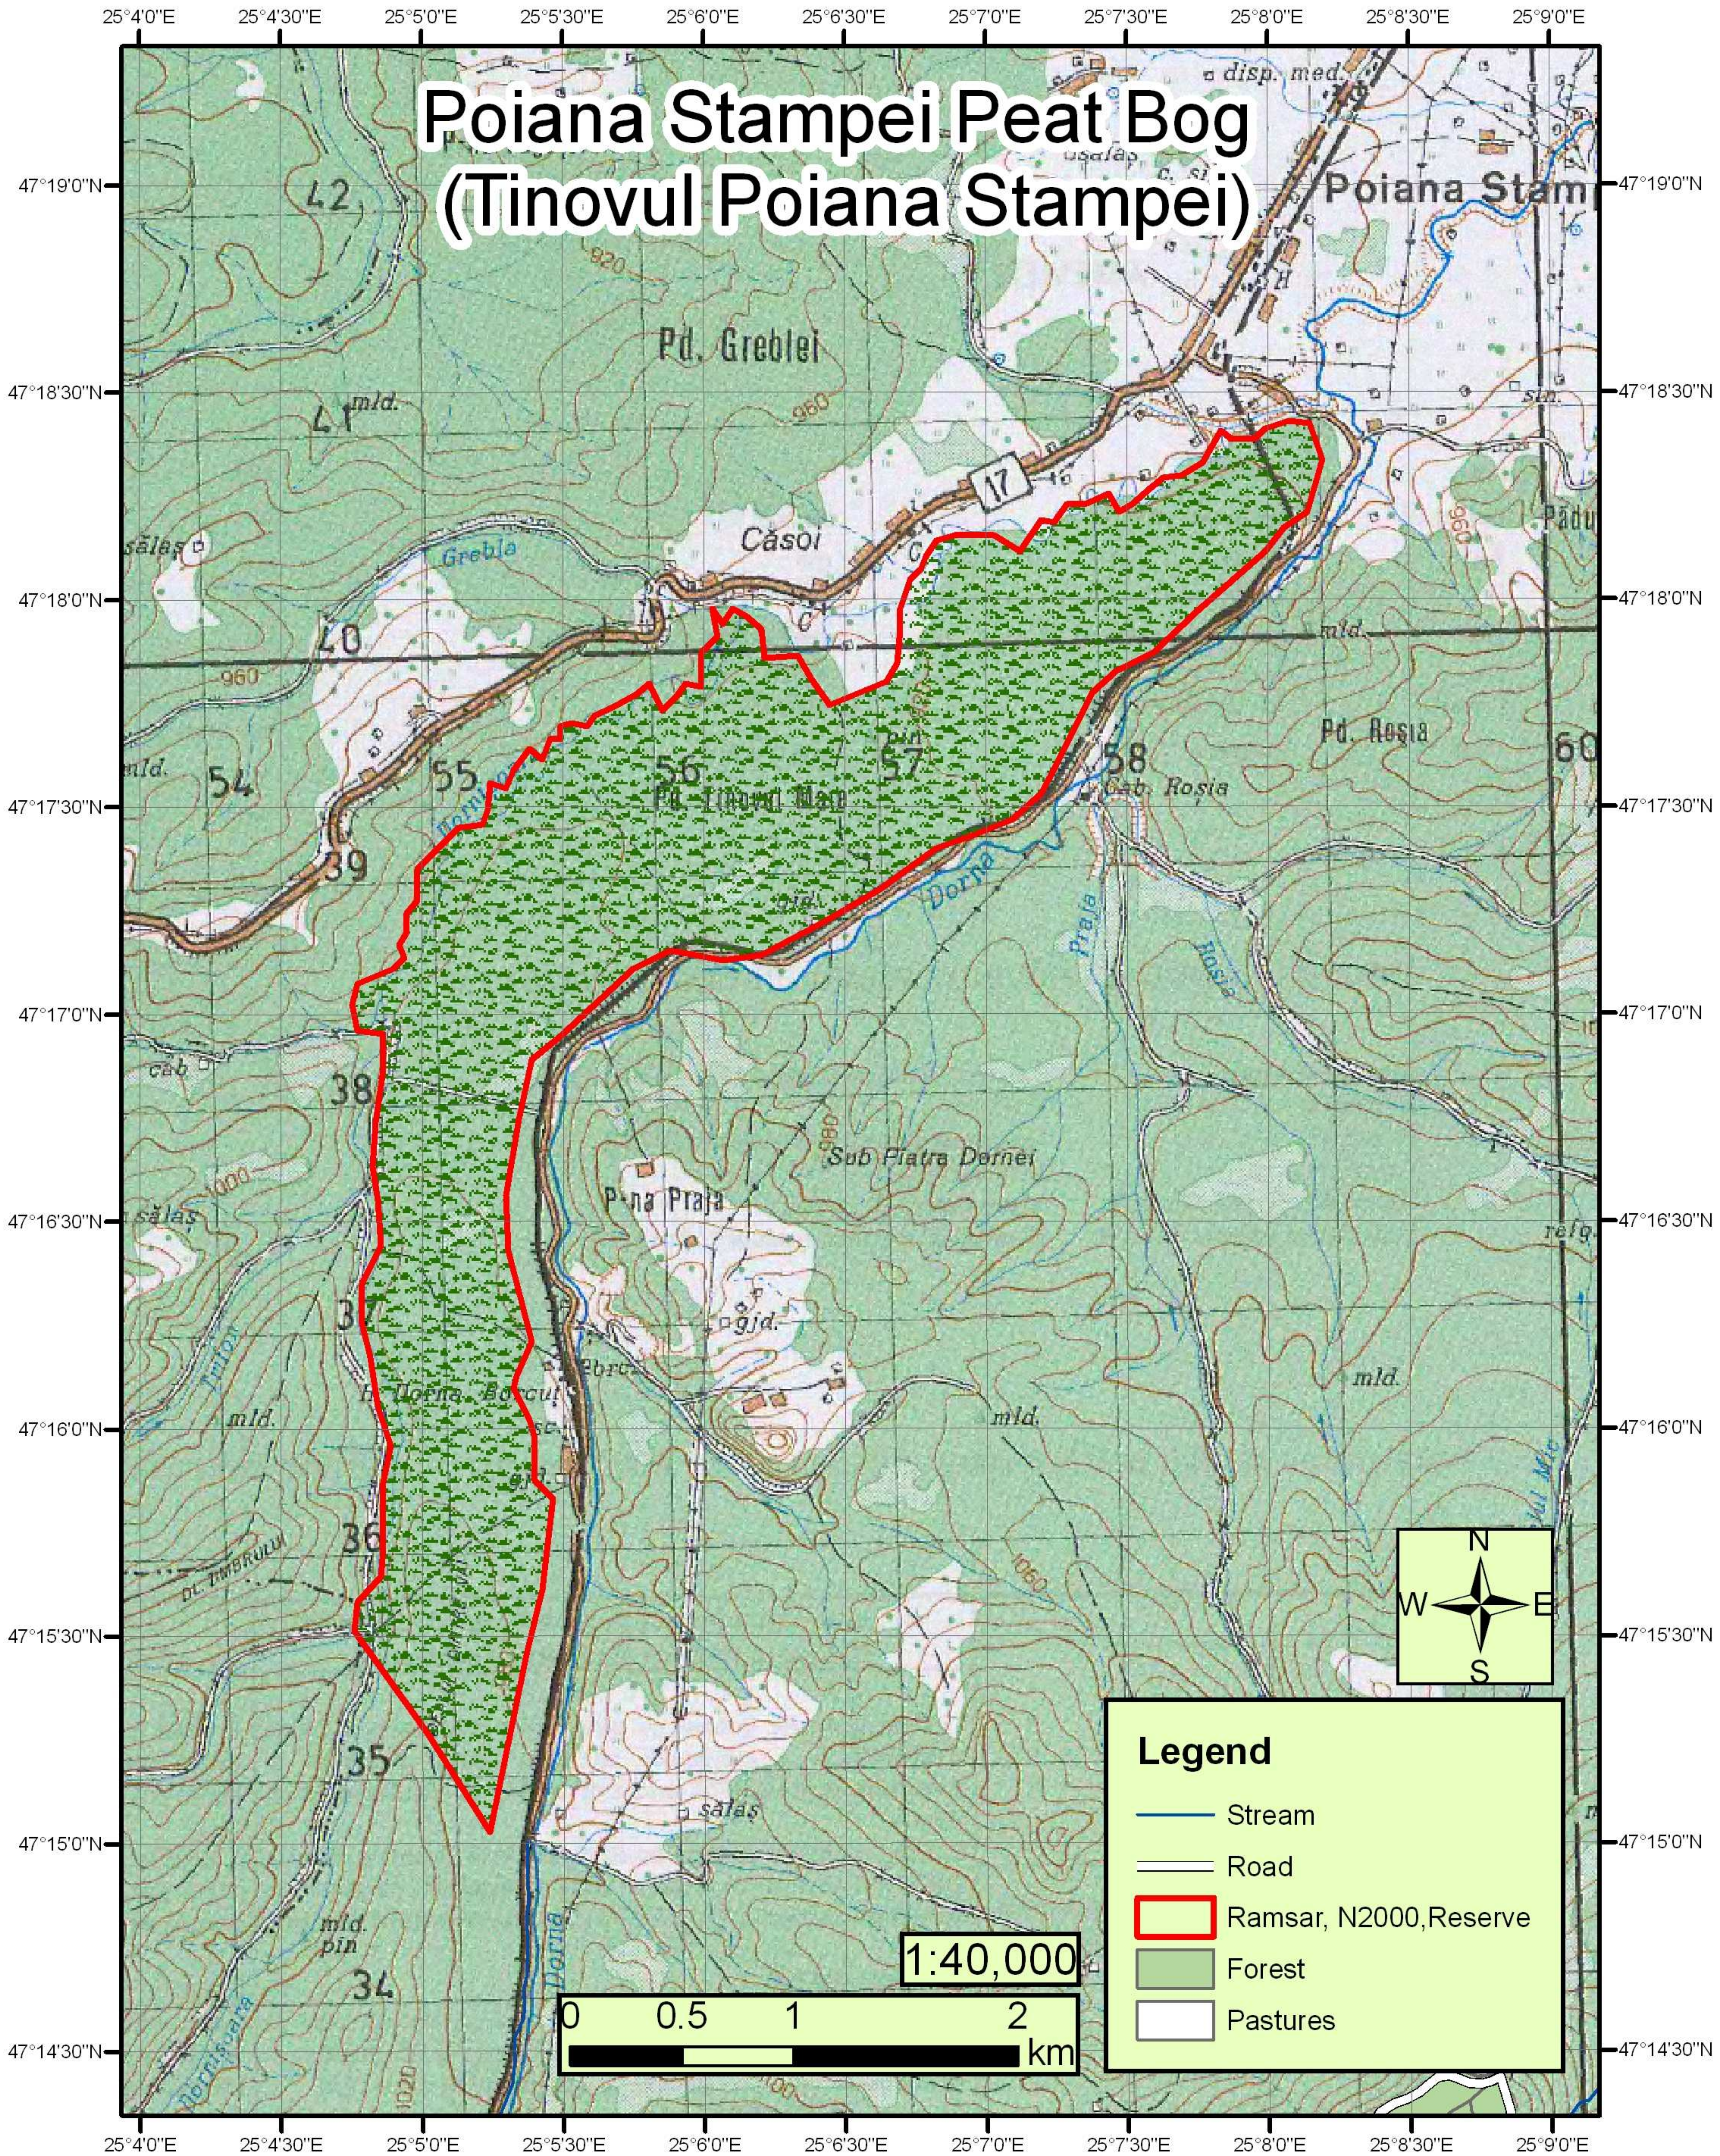

Poiana Stampei Peat Bog (Tinovul Poiana Stampei)

Legend

- Stream
- Road
- Ramsar, N2000, Reserve
- Forest
- Pastures

1:40,000

0 0.5 1 2 km