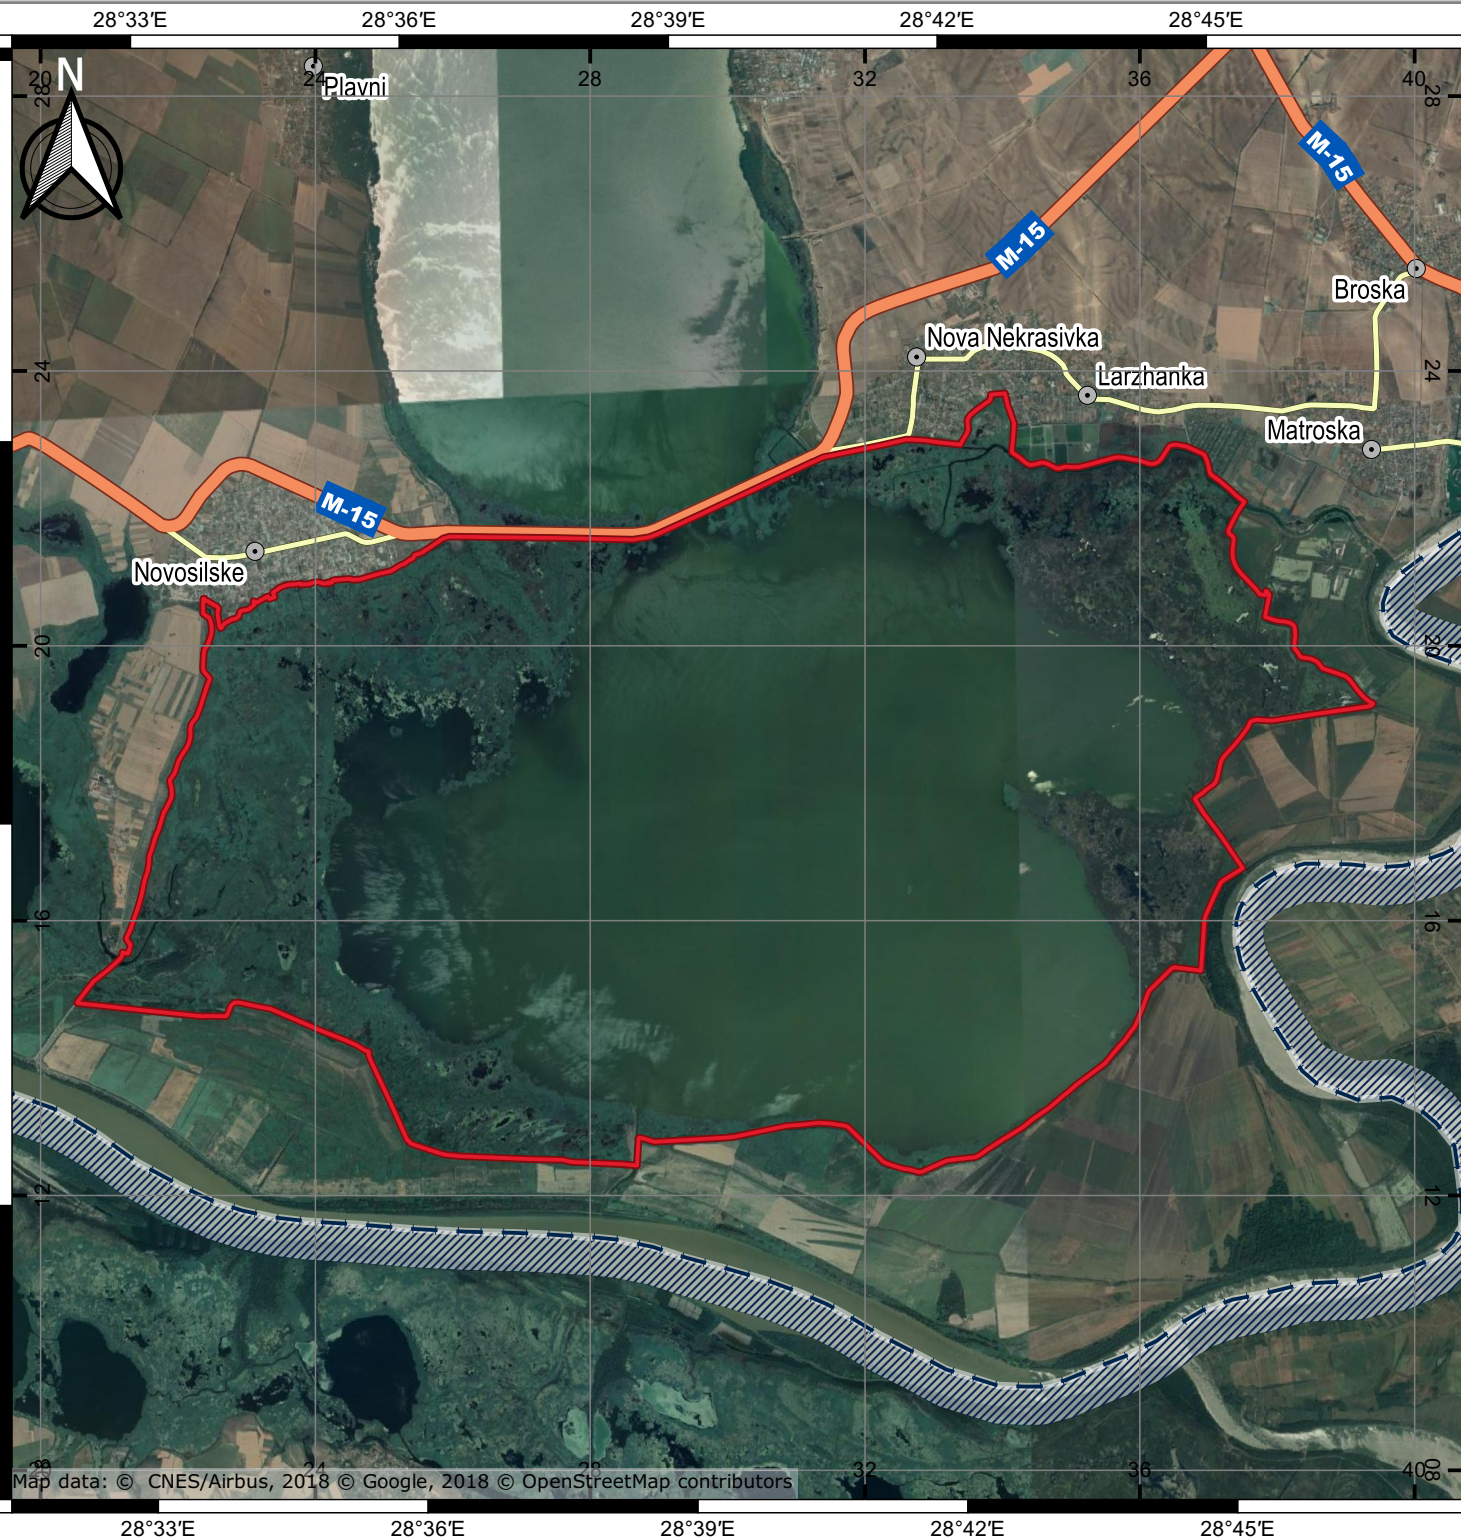

Kugurlui Lake

Official area
13 493.00 ha

Legend:

- | | |
|--------------------|------------------------|
| Ramsar Site | road importance |
| ● location | — international |
| □ boundary | — national |
| settlements | — local |
| ○ village | ▨ national border |

EPSG: 32635

Ministry of Ecology
and Natural Resources of Ukraine

Map data: © CNES/Airbus, 2018 © Google, 2018 © OpenStreetMap contributors