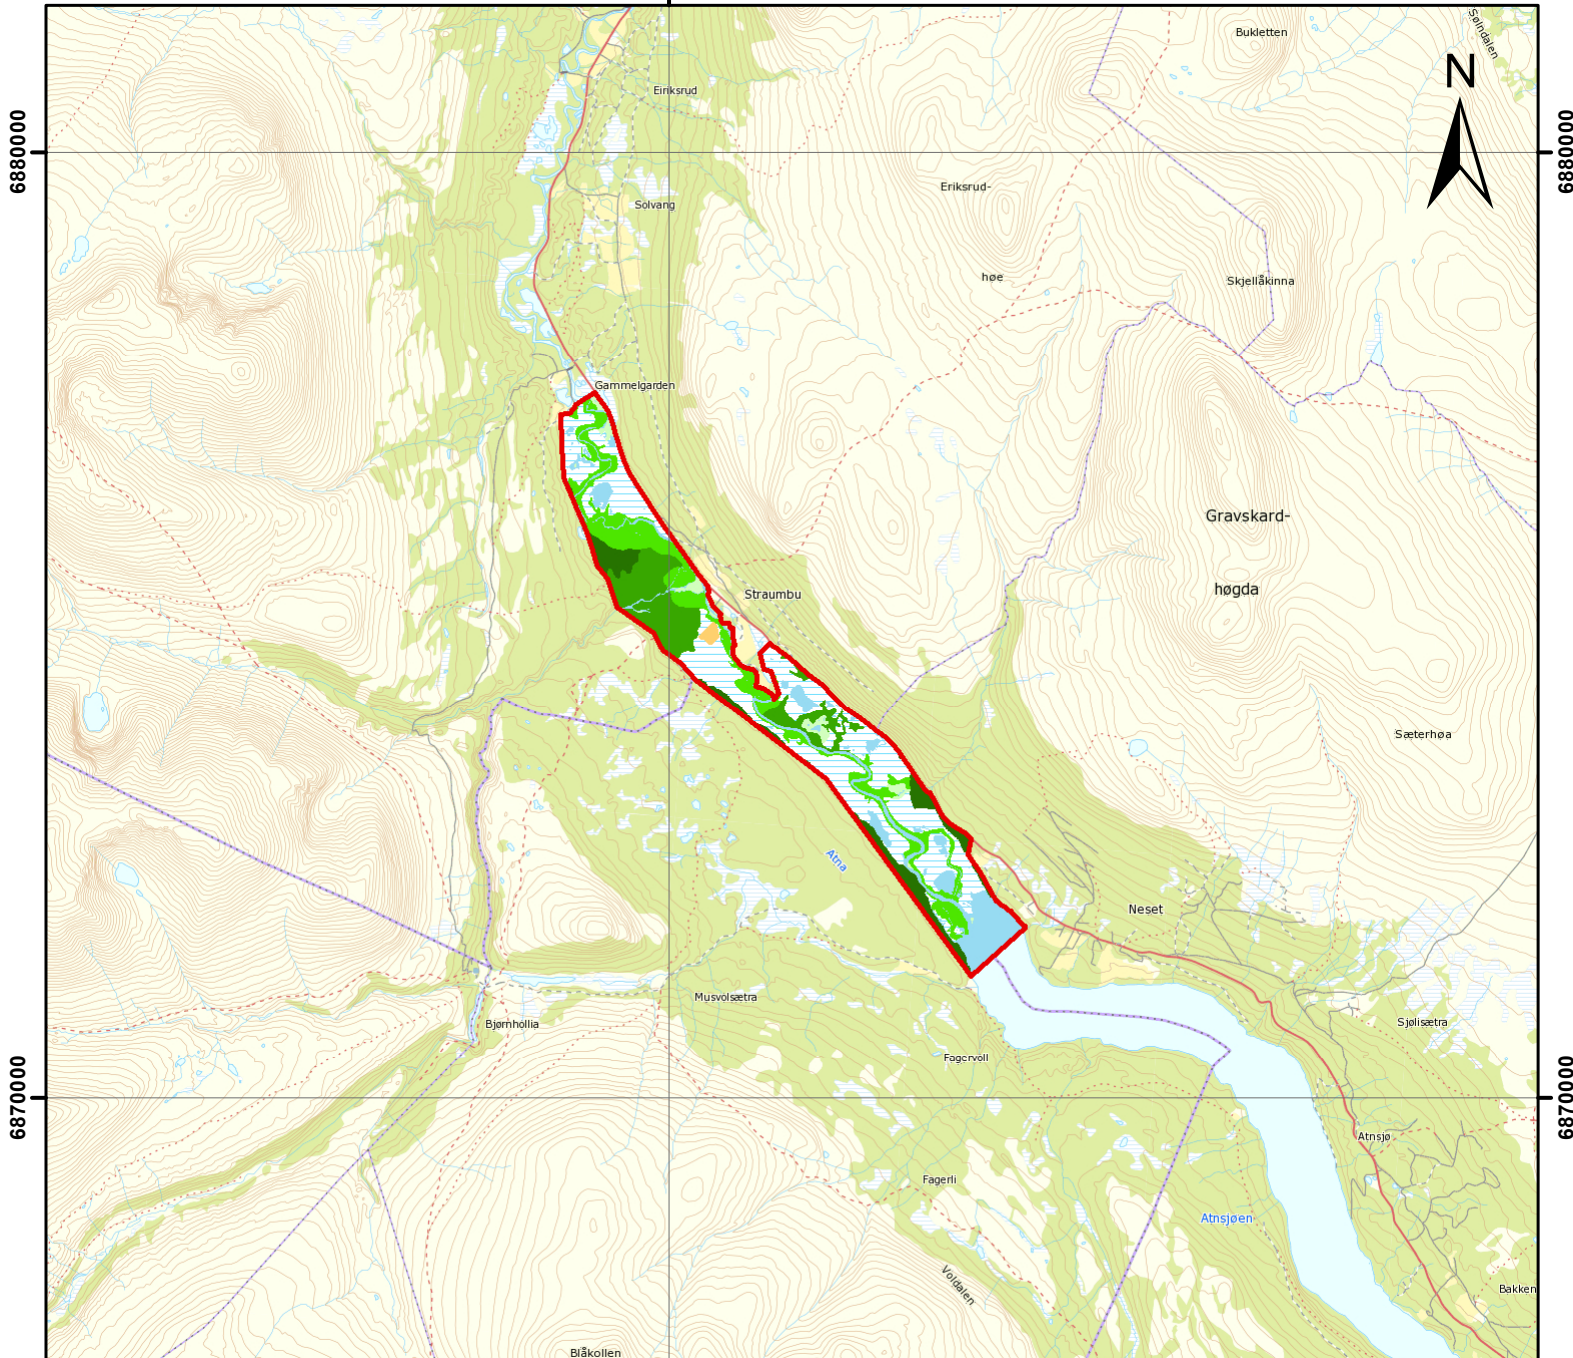

Atnsjømyrene

Ramsar Site No. 1955
WI Site Reference

CONVENTION ON WETLANDS
(Ramsar, Iran, 1971)

Legend

- | | |
|----------------------------------|--------------------------|
| Ramsar nominated | Coniferus forest |
| Land cover inside Reserve | Mixed forest |
| Land occupied by agriculture | Broad-leaved forest |
| Peatland | Sparsely vegetated areas |
| Water | |

Scale 1:80 000

240000

240000