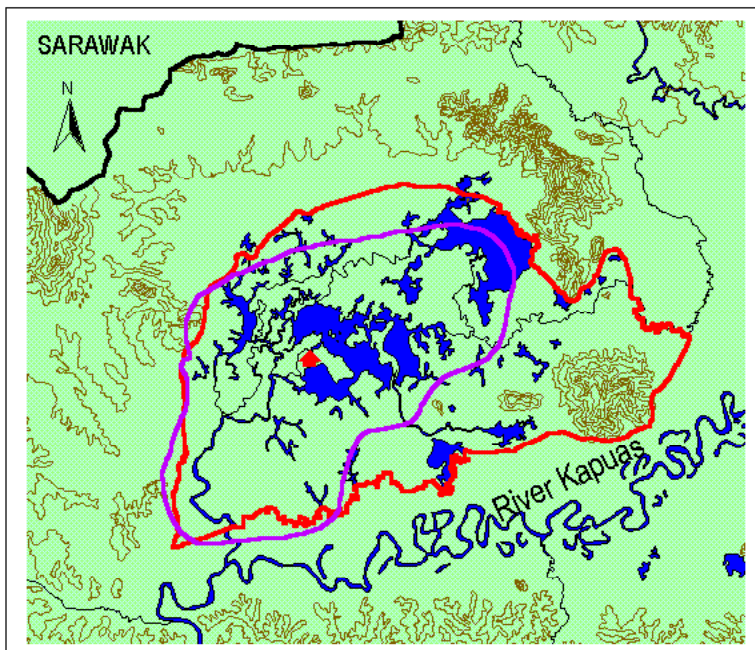

Location of Danau Sentarum Wildlife Reserve

20 0 20 40 Kilometers

- DSWR Boundary 80,000 ha.
- BAPPEDAWI proposed boundary 132,000 ha.
- ▲ PHPA Field Centre (Bukit Tekenang)

Original data prepared by ODA/PHPA Remote Sensing/GIS Unit, Bogor