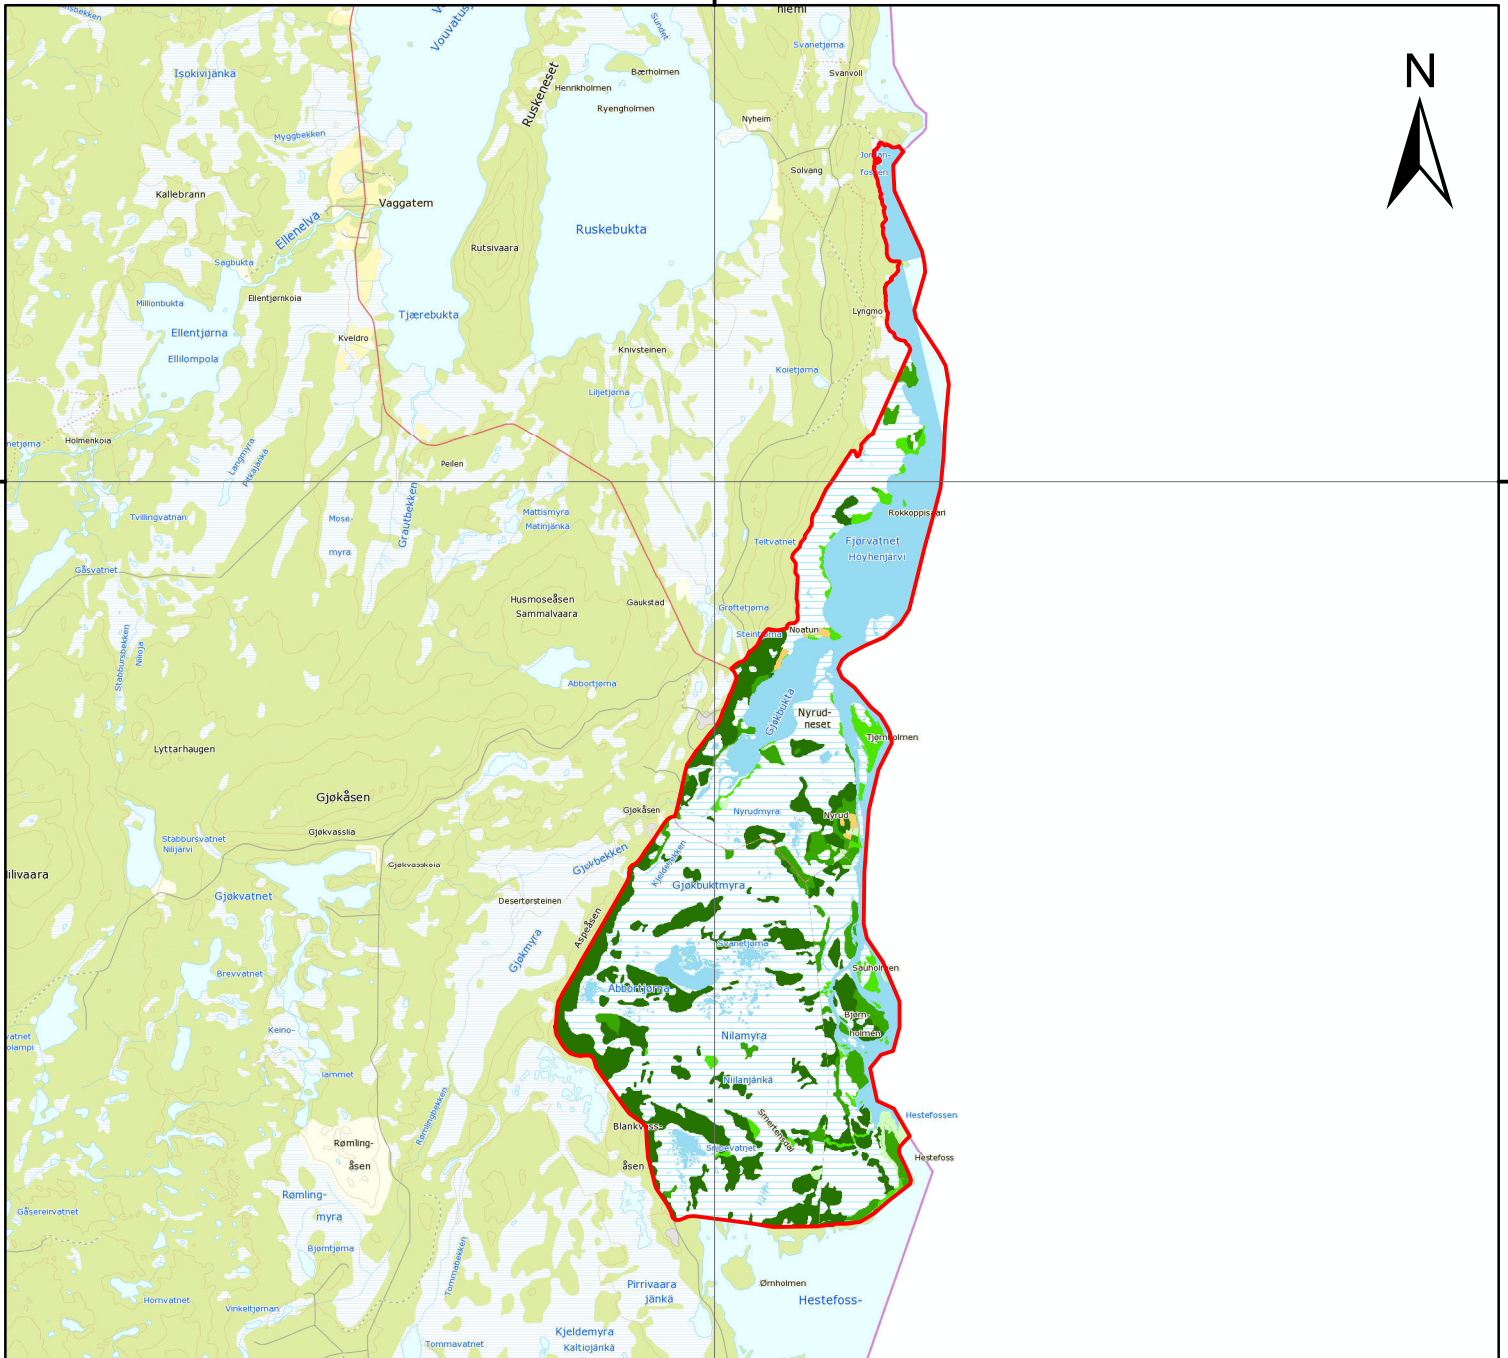

Pasvik

Ramsar Site No. **810**
 WI Site Reference **3NO023**

CONVENTION ON WETLANDS
 (Ramsar, Iran, 1971)

Legend

- Ramsar areas
- Coniferus forest
- Mixed forest
- Broad-leaved forest
- Sparsely vegetated areas
- Land occupied by agriculture
- Peatland
- Water

Scale 1:80 000

1060000

1060000