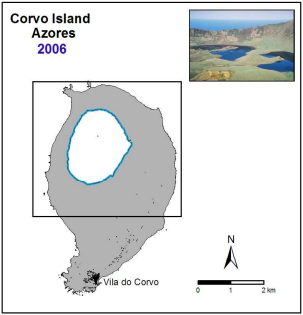

**Ramsar Site: Caldeirão da Ilha do Corvo**

**LEGEND**

- Ramsar Site Boundaries
- Ramsar Wetland Types**
  - U - Non-forested peatlands
  - O - Permanent freshwater lakes
  - Xp - Forested peatlands
  - N - Seasonal/intermittent/irregular rivers/streams/creeks
- Non-Wetland (Land Cover)**
  - Agricultural areas
- Protected Areas (Natura 2000)**
  - Special Area of Conservation
  - Special Protection Areas
- Other elements**
  - Roads
  - Hydrology
  - Buildings

Coordinate System	Cartographic Base
Observatório Meteorológico, 1959 UTM Zone 26 N	Portugal Military Map, Série M886, Ed. 2, Sheet n.º 3, Corvo 1:25.000, IGeoE, 2000
 1:15.000	