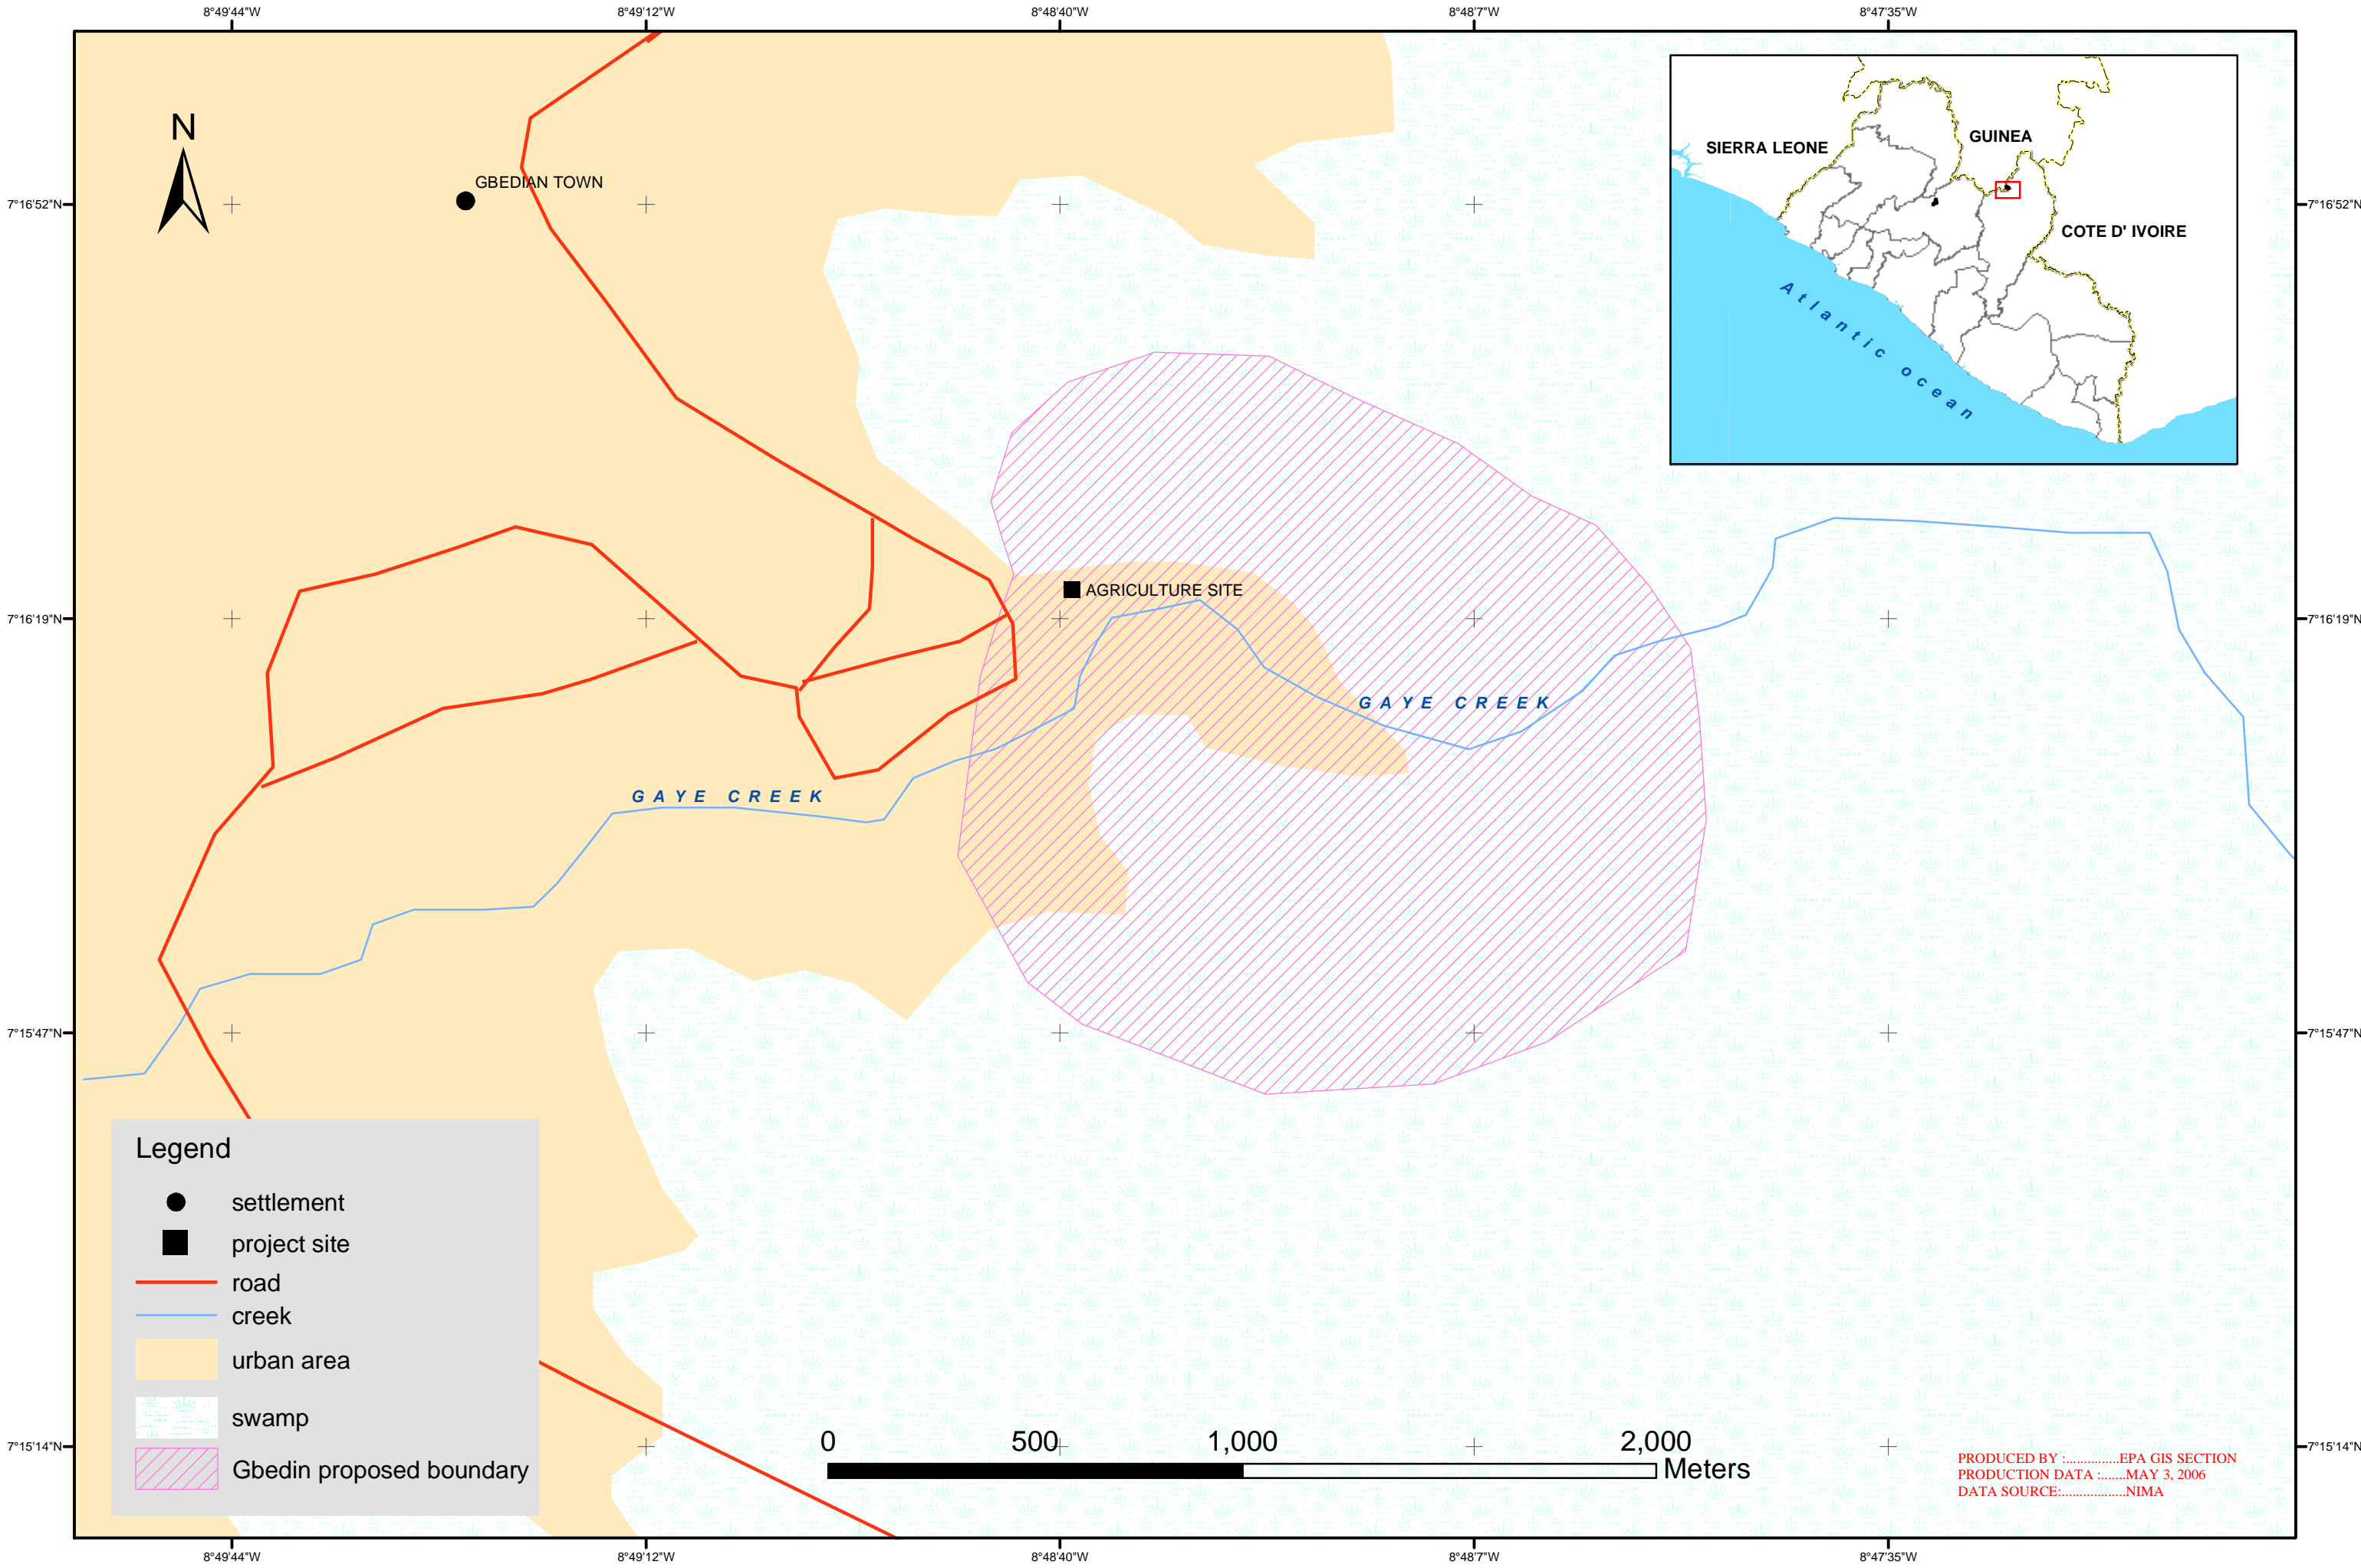

GBEDIN WETLAND

1:14,000

Legend

- settlement
- project site
- road
- creek
- urban area
- swamp
- Gbedin proposed boundary

PRODUCED BY :.....EPA GIS SECTION
PRODUCTION DATA :.....MAY 3, 2006
DATA SOURCE:.....NIMA