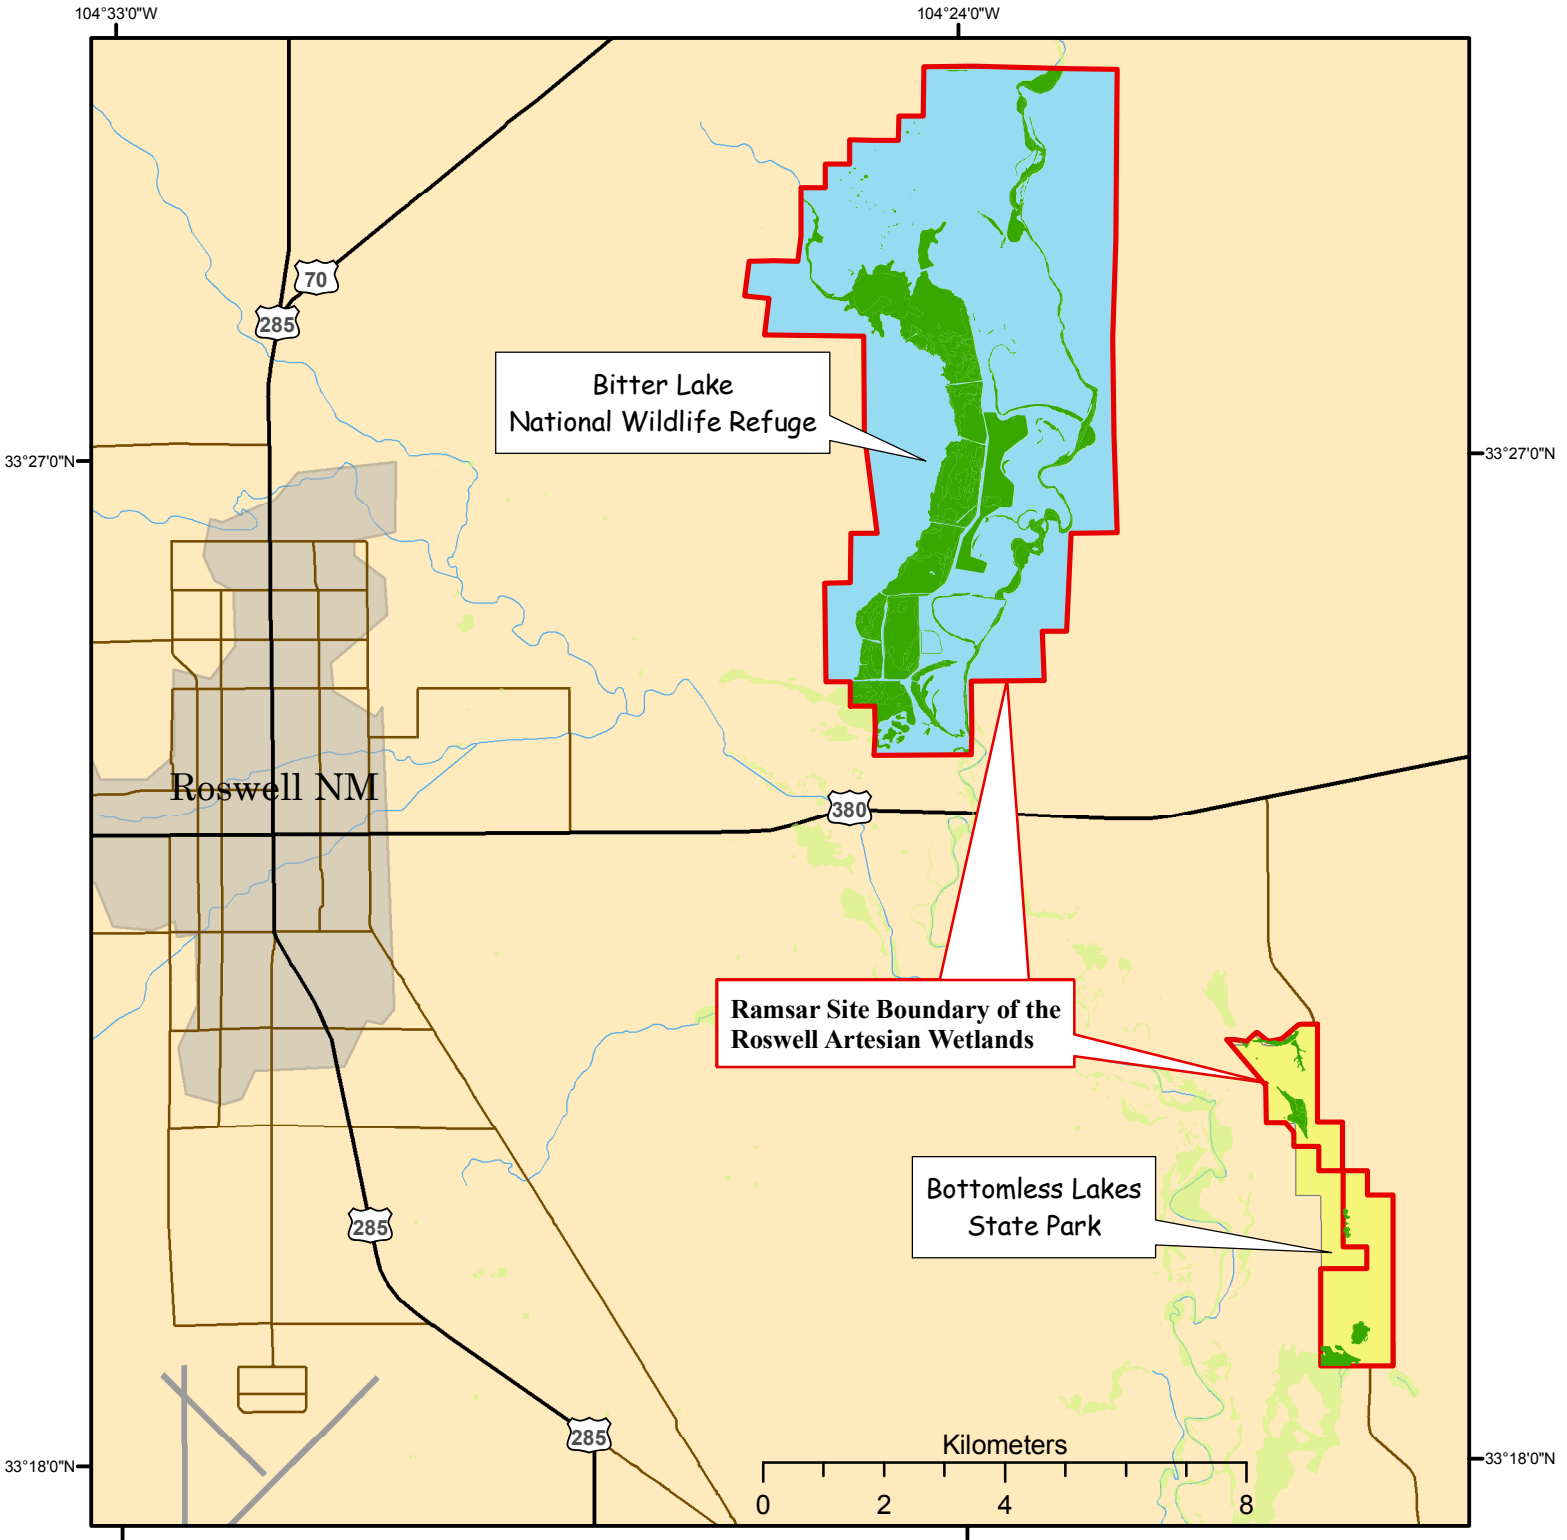

# Ramsar Site: Roswell Artesian Wetlands (Bitter Lake National Wildlife Refuge and Bottomless Lakes State Park)

## Legend

- Ramsar Site Boundary
- Roswell Artesian Wetlands
- Bitter Lake NWR Middle Unit
- Bottomless Lakes State Park
- Other local wetlands
- Roswell, NM, USA
- Rivers and Streams
- USA Highway
- NM Highway

DISCLAIMER: This map is a graphical representation and it is provided for illustrative purposes only. The data used to create this map are not the definitive source for determining area boundaries. The U.S. Fish and Wildlife Service makes no warranty, expressed or implied, as to the accuracy, reliability or completeness of these data. JLusk, USFWS, 2010.