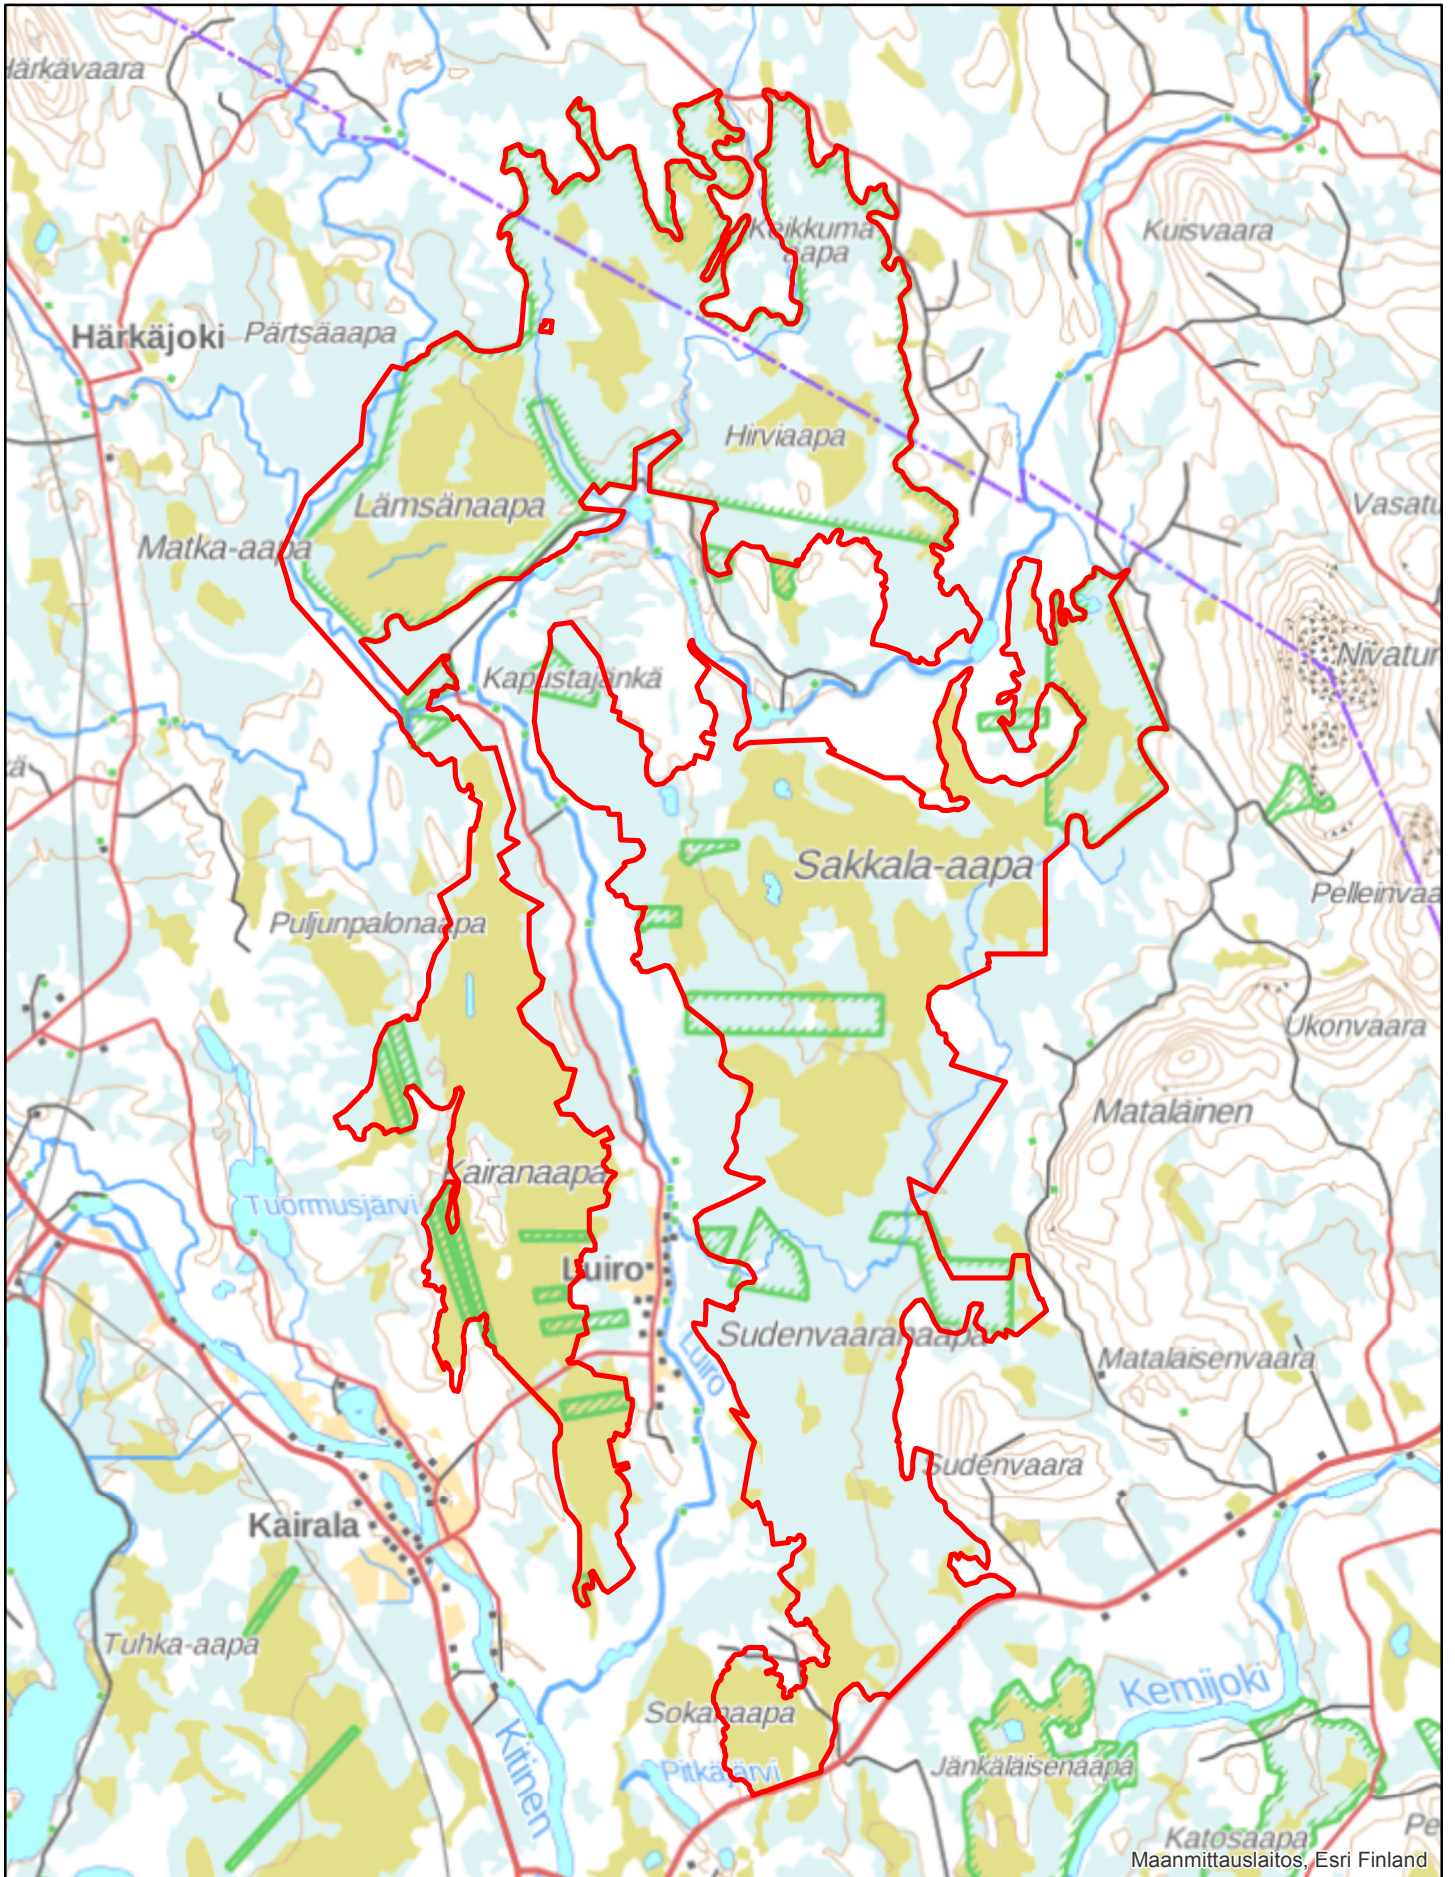

FI1529 River Luro Mires

 Ramsar site boundaries