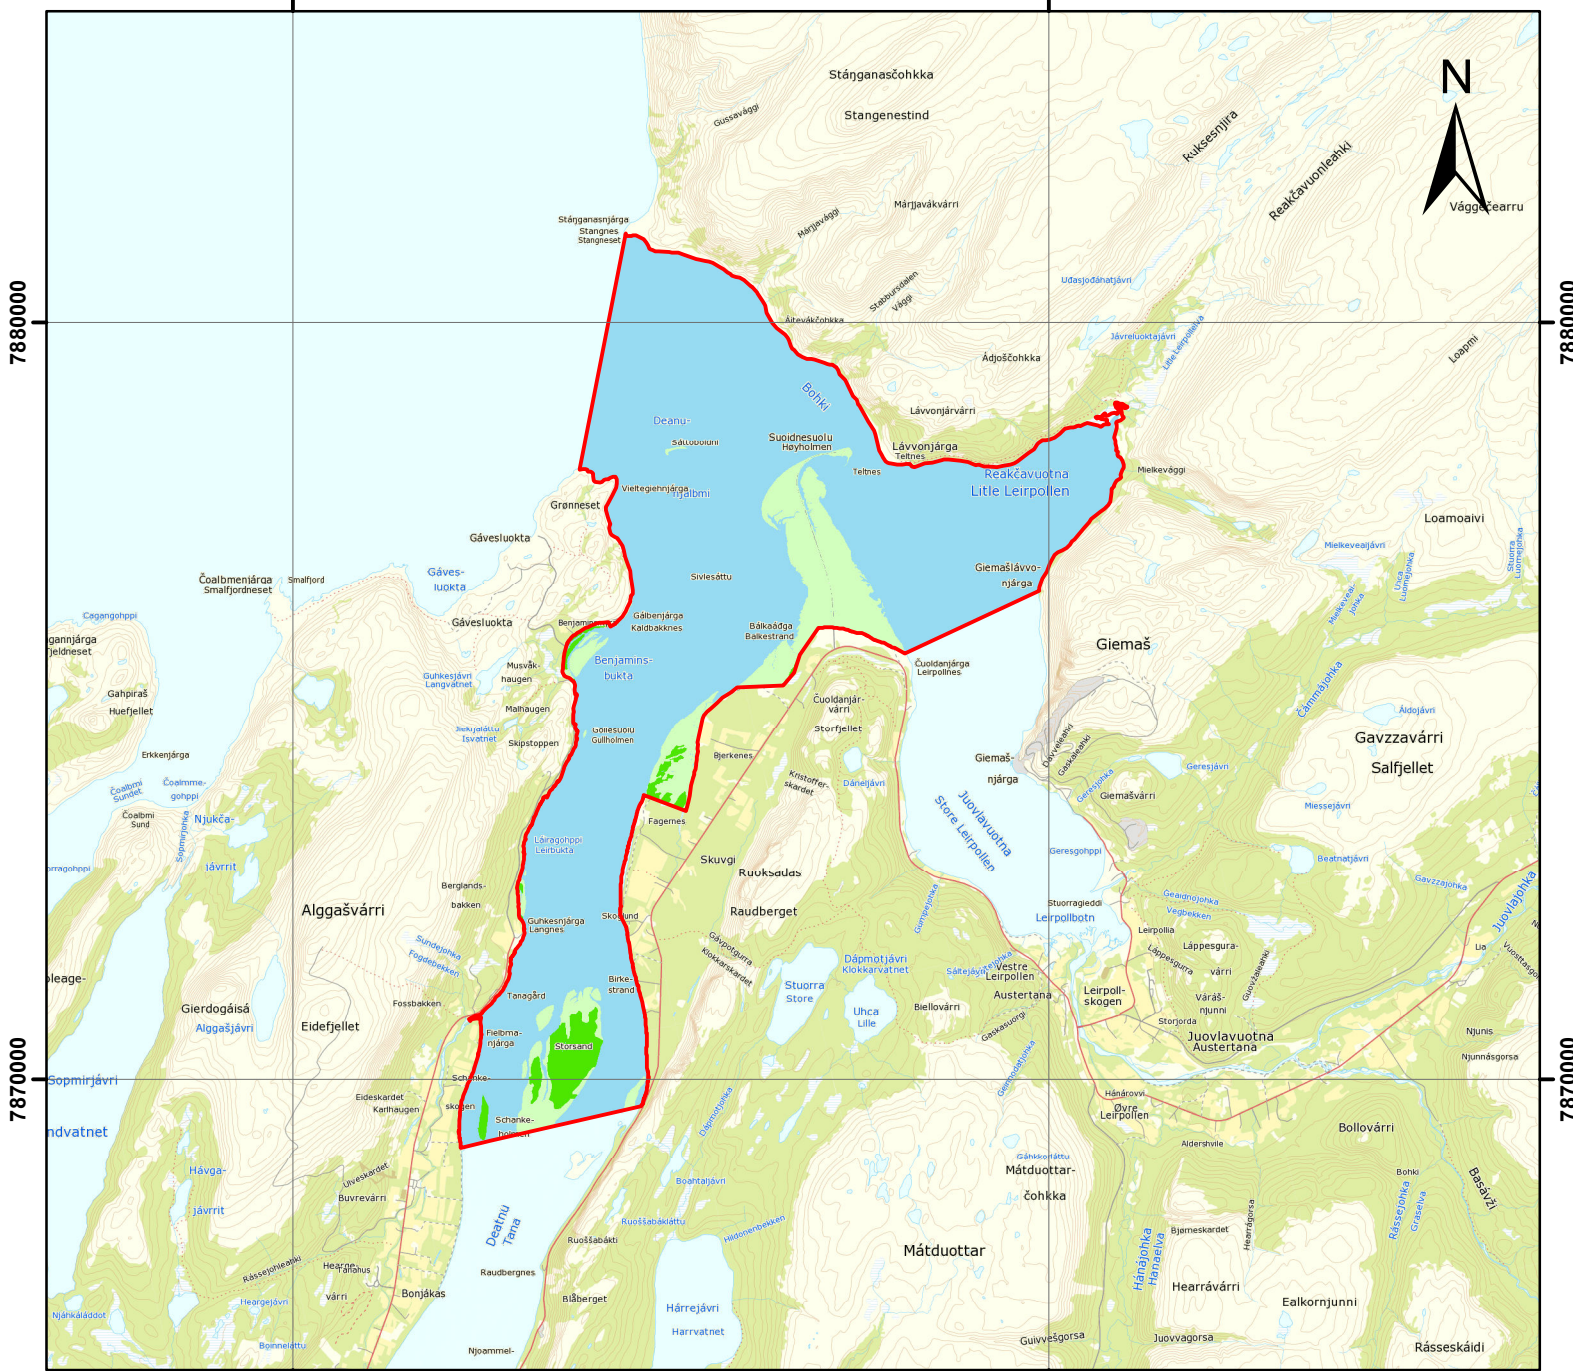

Tanamunningen

Ramsar Site No. **1197**
 WI Site Reference **3NO035**

Legend

- Ramsar areas
- Coniferus forest
- Mixed forest
- Broad-leaved forest
- Sparsely vegetated areas
- Land occupied by agriculture
- Peatland
- Water

Scale 1:100 000

990000

1000000

990000

1000000