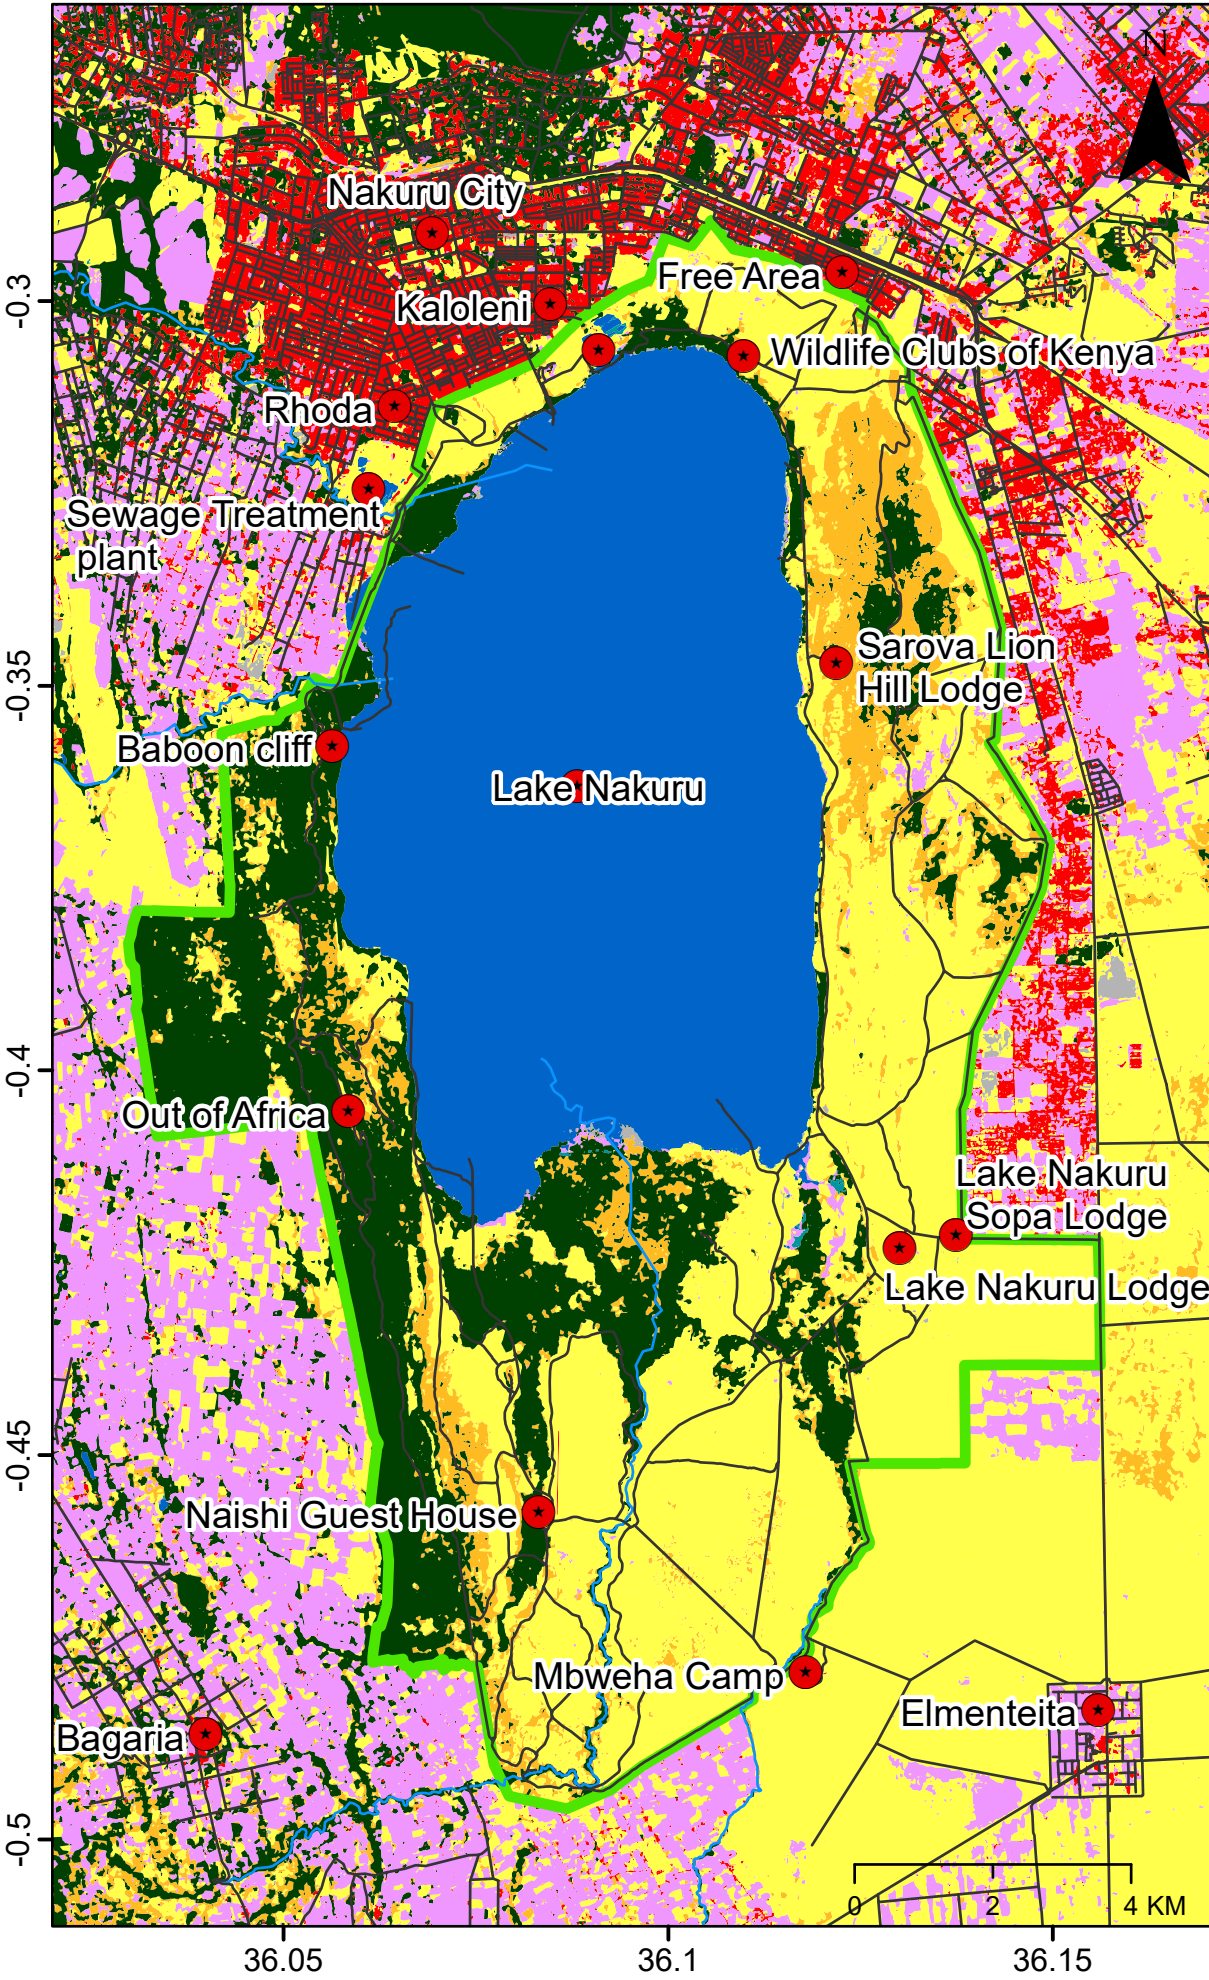

# LAKE NAKURU RAMSAR SITE

## Legend

- ★ Place Name
  - Road
  - River
  - Ramsar Site/ National Park
- ### Land Cover
- Bare/ sparse vegetation
  - Built-up
  - Cropland
  - Grassland
  - Herbaceous wetland
  - Permanent water bodies
  - Shrubland
  - Tree cover

Data source: ESA Land cover 2021  
 Date: December 2023  
 Map Production: WRTI  
 GCS: WGS 1984