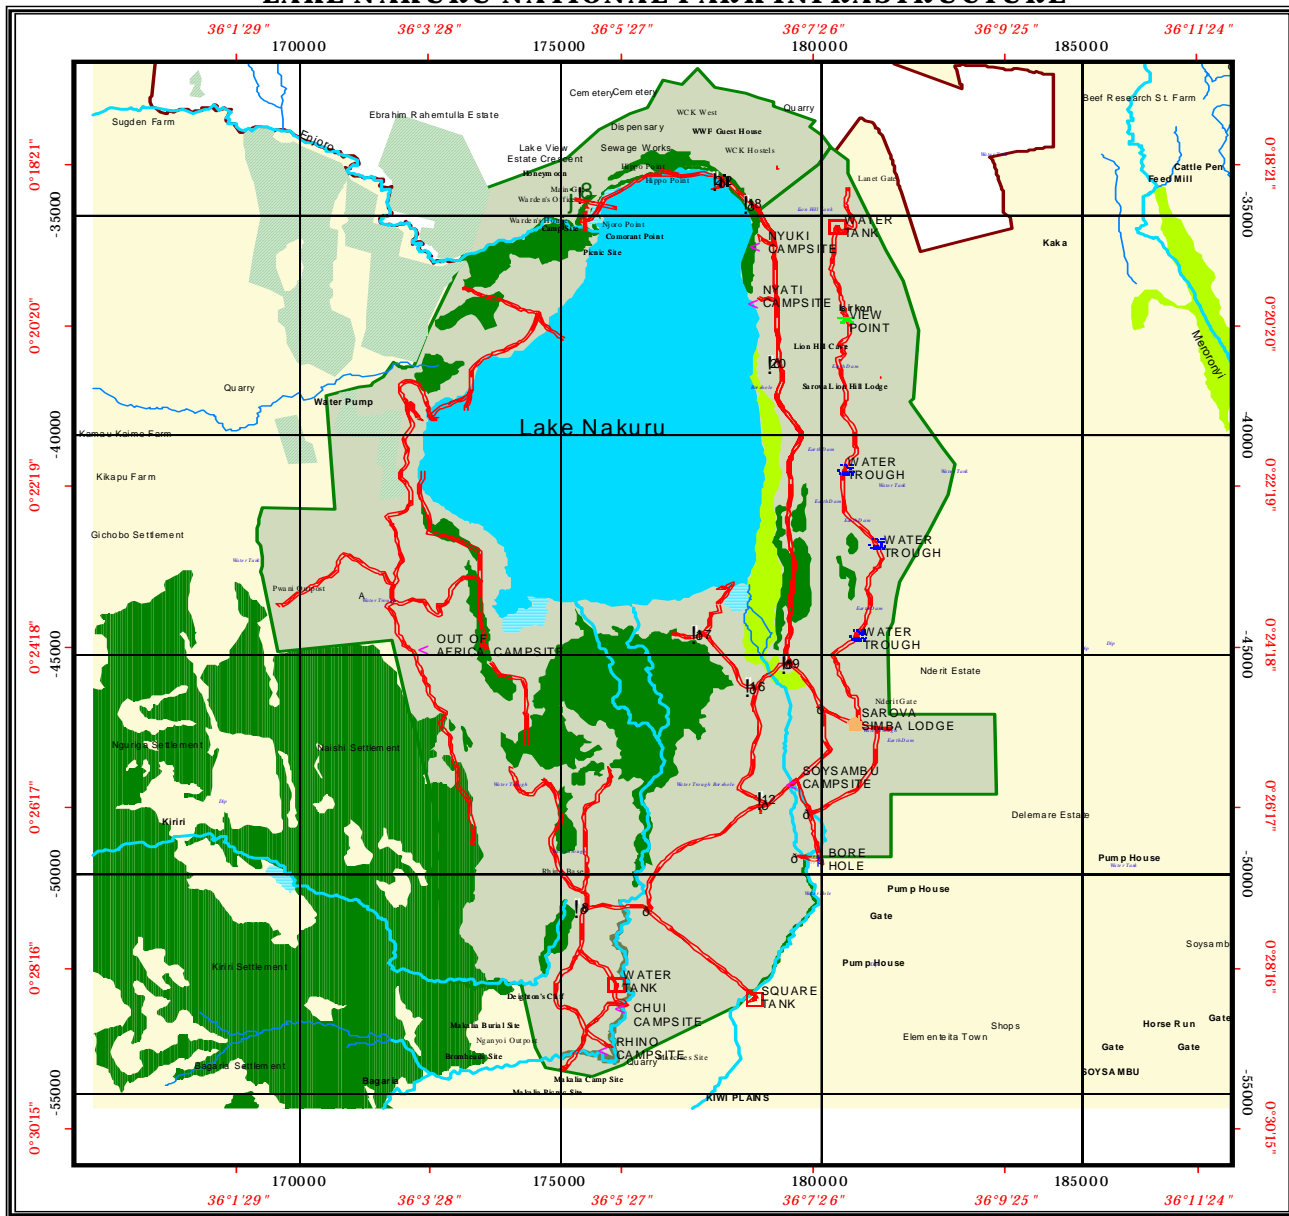

LAKE NAKURU NATIONAL PARK INFRASTRUCTURE

Legend

<p>Facilities</p> <ul style="list-style-type: none"> ◻ BORE HOLE ◻ CAMP SITE 	<ul style="list-style-type: none"> ◻ JUNCTION ◻ LODGE — PIPE ◻ VIEW POINT 	<ul style="list-style-type: none"> ◻ WATER TANK ◻ WATER TROUGH ◻ WCK HOSTEL — Roads 	<ul style="list-style-type: none"> ◻ KWS Post ◻ Gates ◻ Offices 	<p>River</p> <ul style="list-style-type: none"> — Main River — Tributary 	<p>Plantations</p> <ul style="list-style-type: none"> ◻ Papyrus, Marsh ◻ Seasonal 	<p>Swamp</p> <ul style="list-style-type: none"> ◻ Papyrus, Marsh ◻ Seasonal 	<ul style="list-style-type: none"> ◻ Forest ◻ Lake
---	--	--	---	--	---	---	---