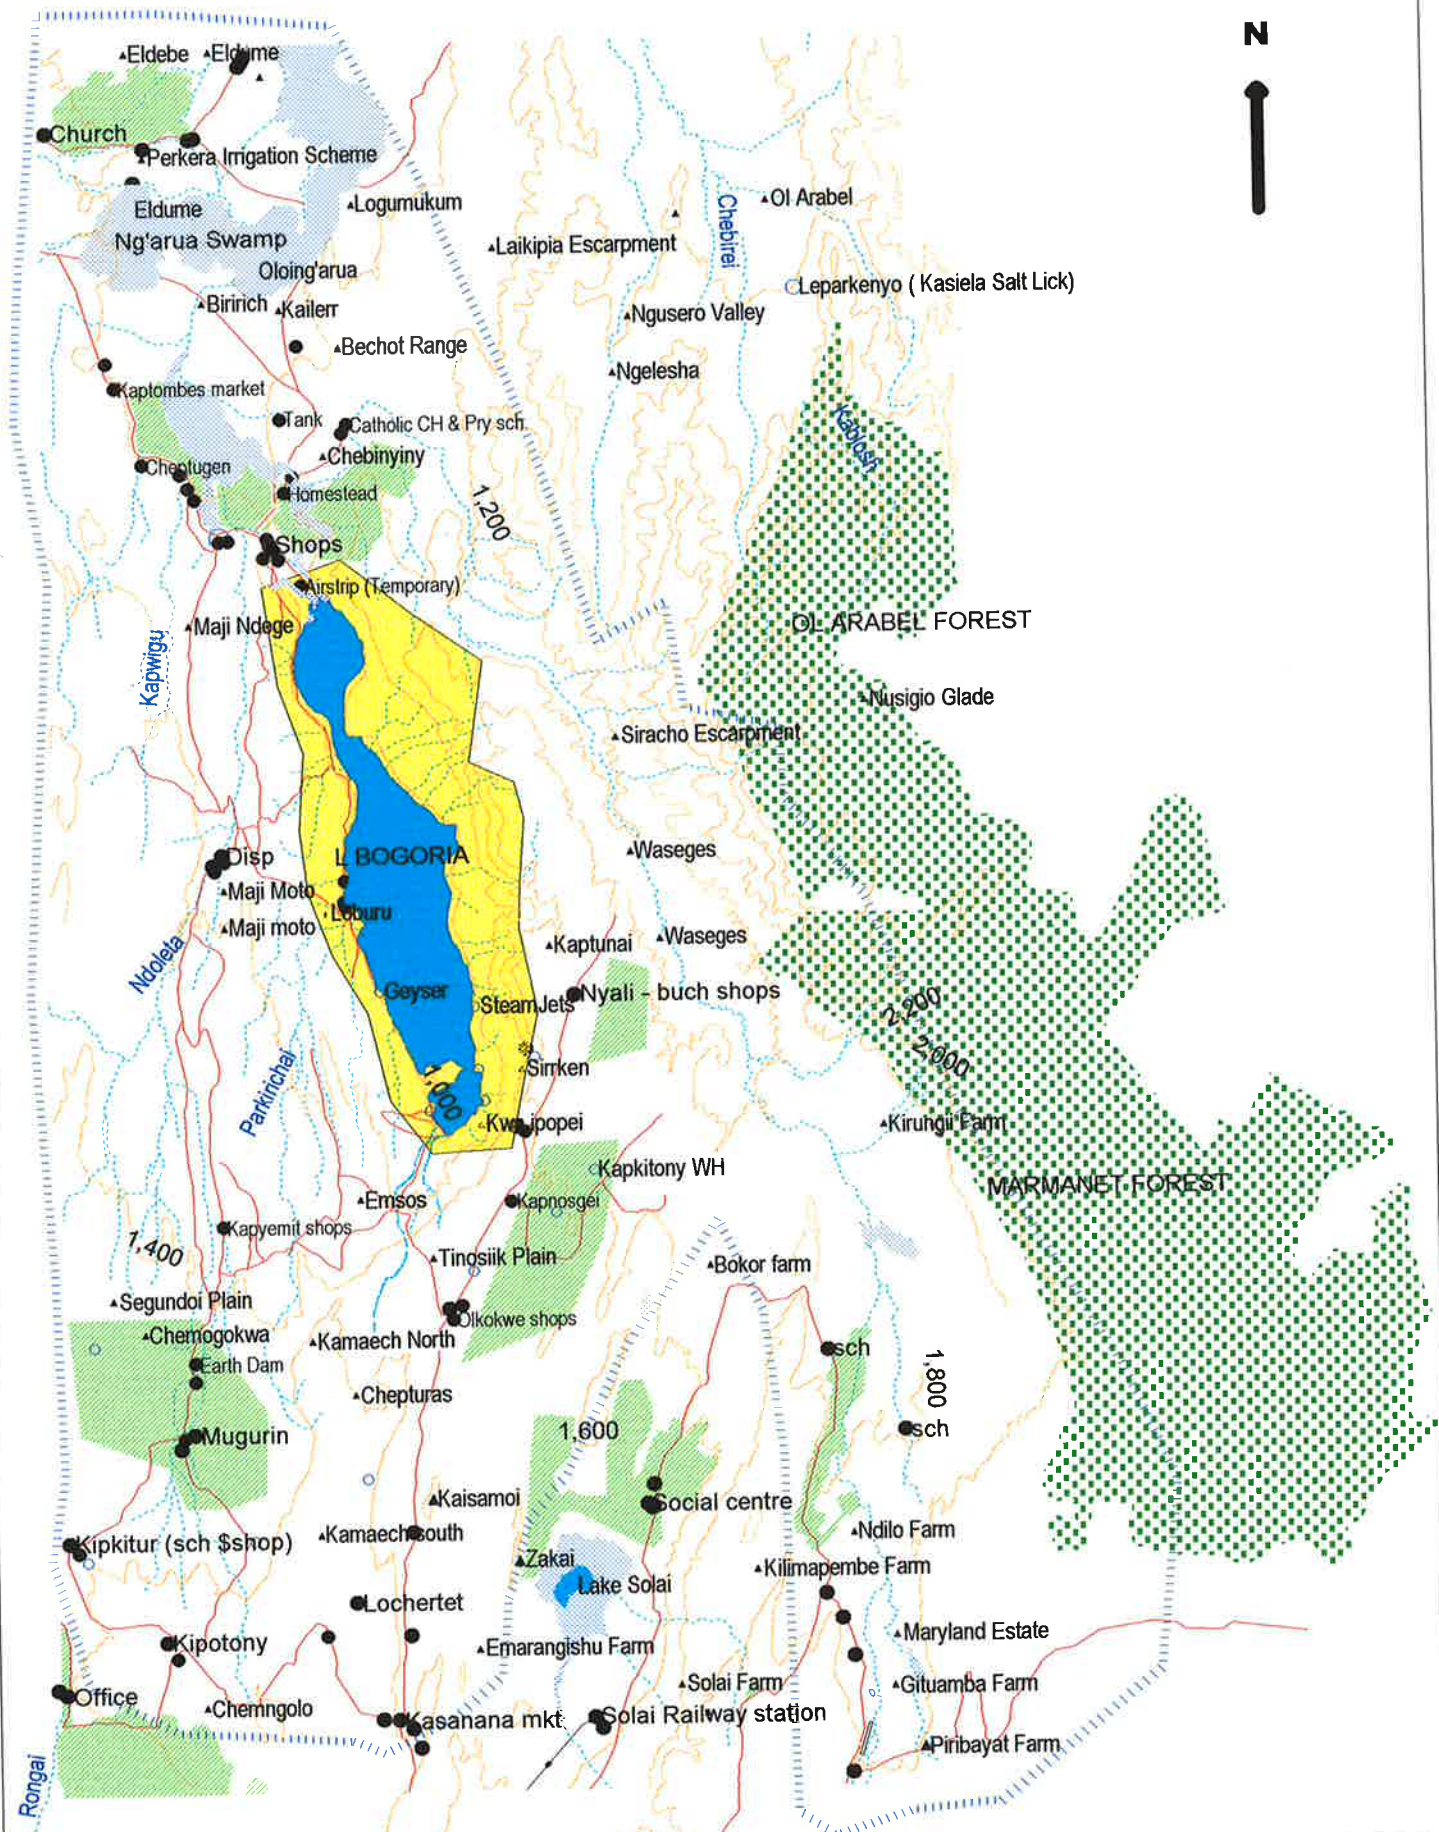

# LAKE BOGORIA RAMSAR SITE AND CATCHMENT AREA

Lake Bogoria Catchment	Forests	Road	Estate/Farms
L. Bogoria Ramsar Site	Swamps	Seasonal River	School/Dispensary
Farms	Lake	Contour	Market/Center
		Railway	Water Source

**Scale**  
**1:1.084 million**  
**Data source**  
**1996 Aerial photographs**