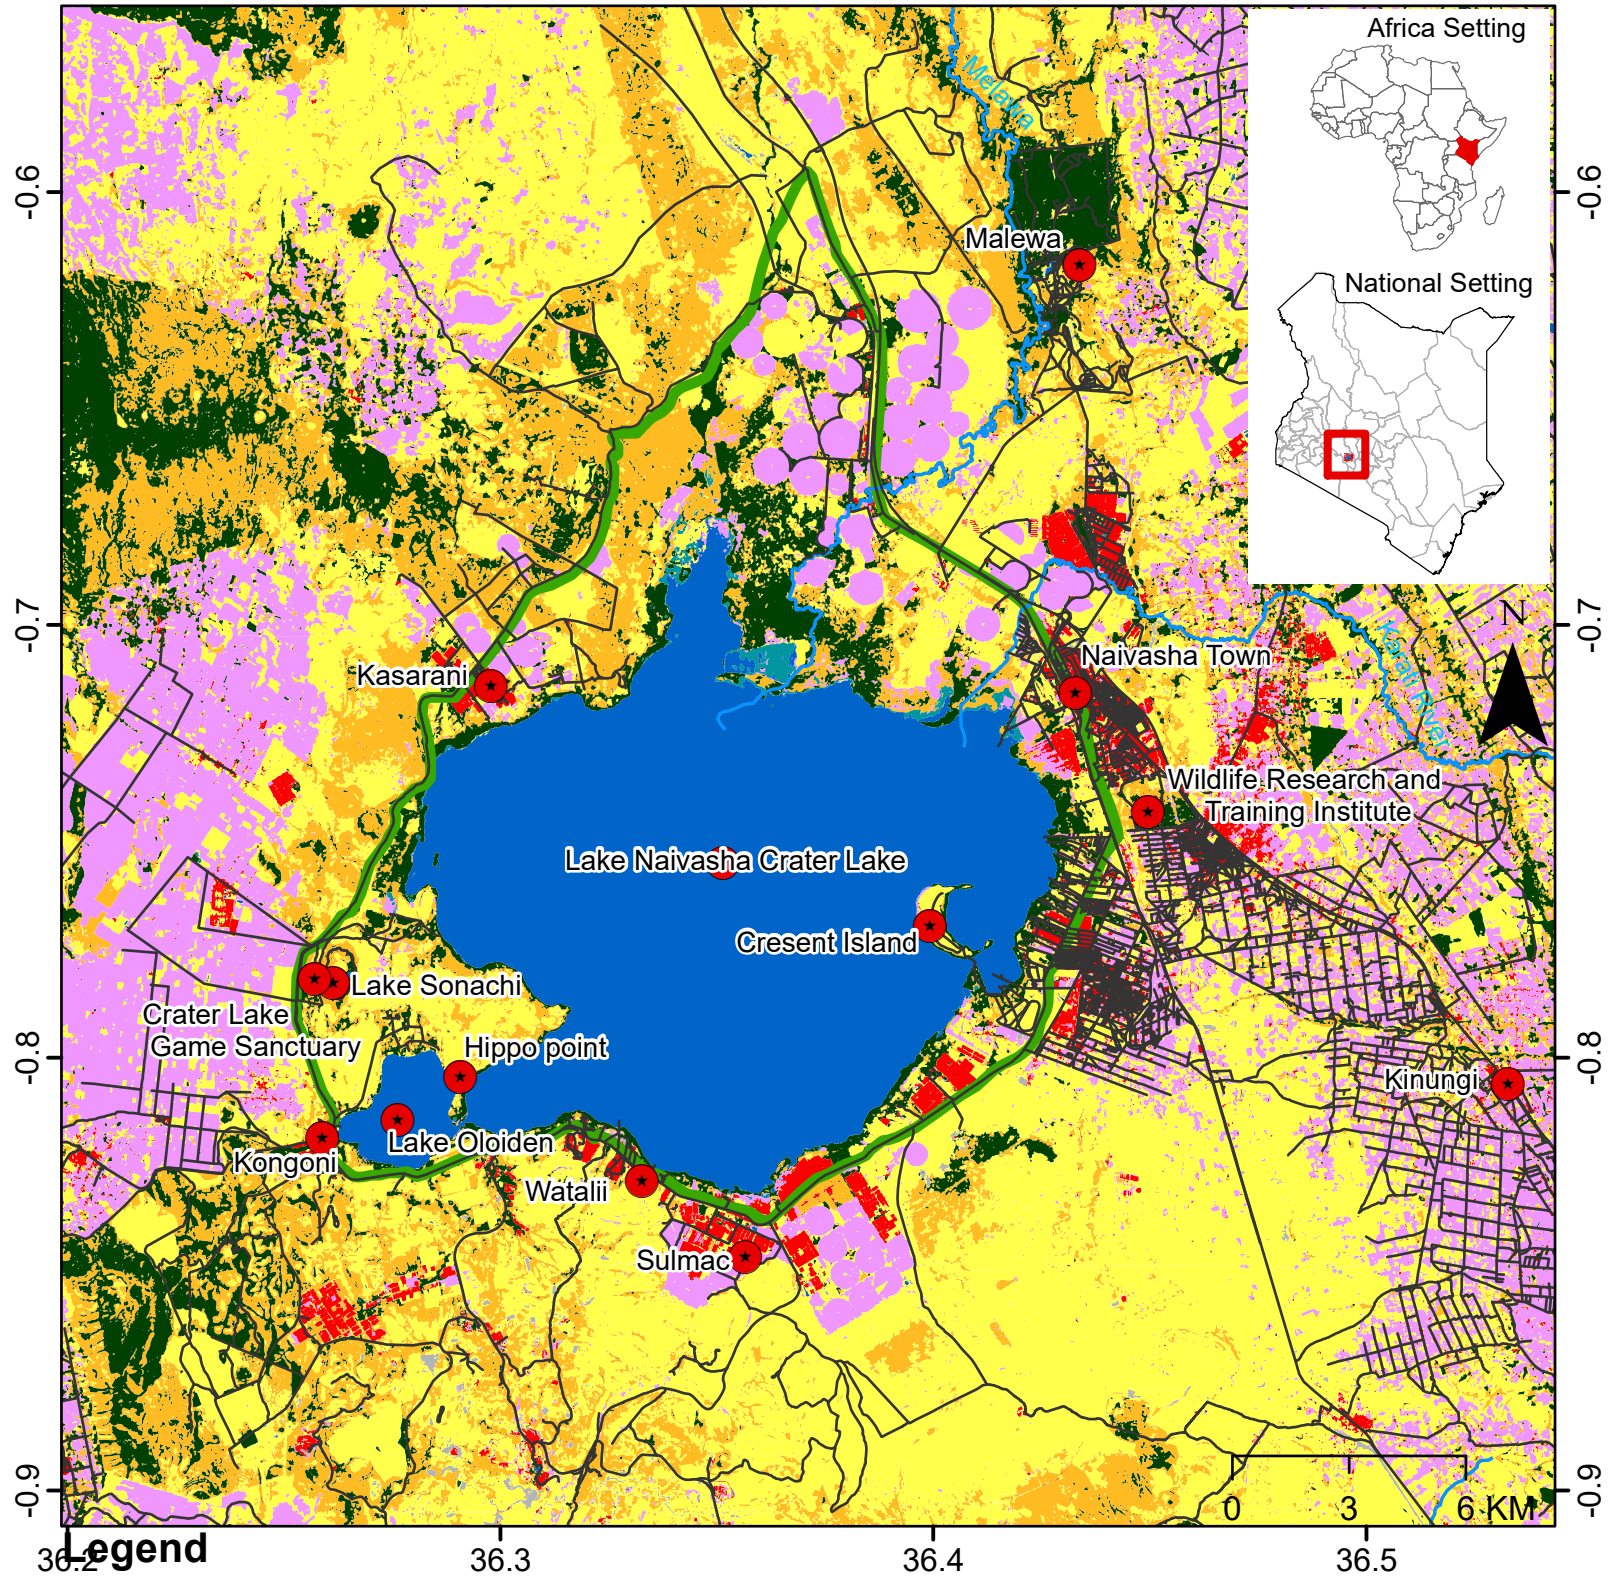

LAKE NAIVASHA RAMSAR SITE

Legend

- ★ Place Name
- Road
- River
- Lake Naivasha Ramsar Site
- Land Cover**
- Bare/ sparse vegetation
- Built-up
- Cropland
- Grassland
- Herbaceous wetland
- Permanent water bodies
- Shrubland
- Tree cover

Data source: ESA Land cover 2021
 Date: December 2023
 Map Production: WRTI
 GCS: WGS 1984