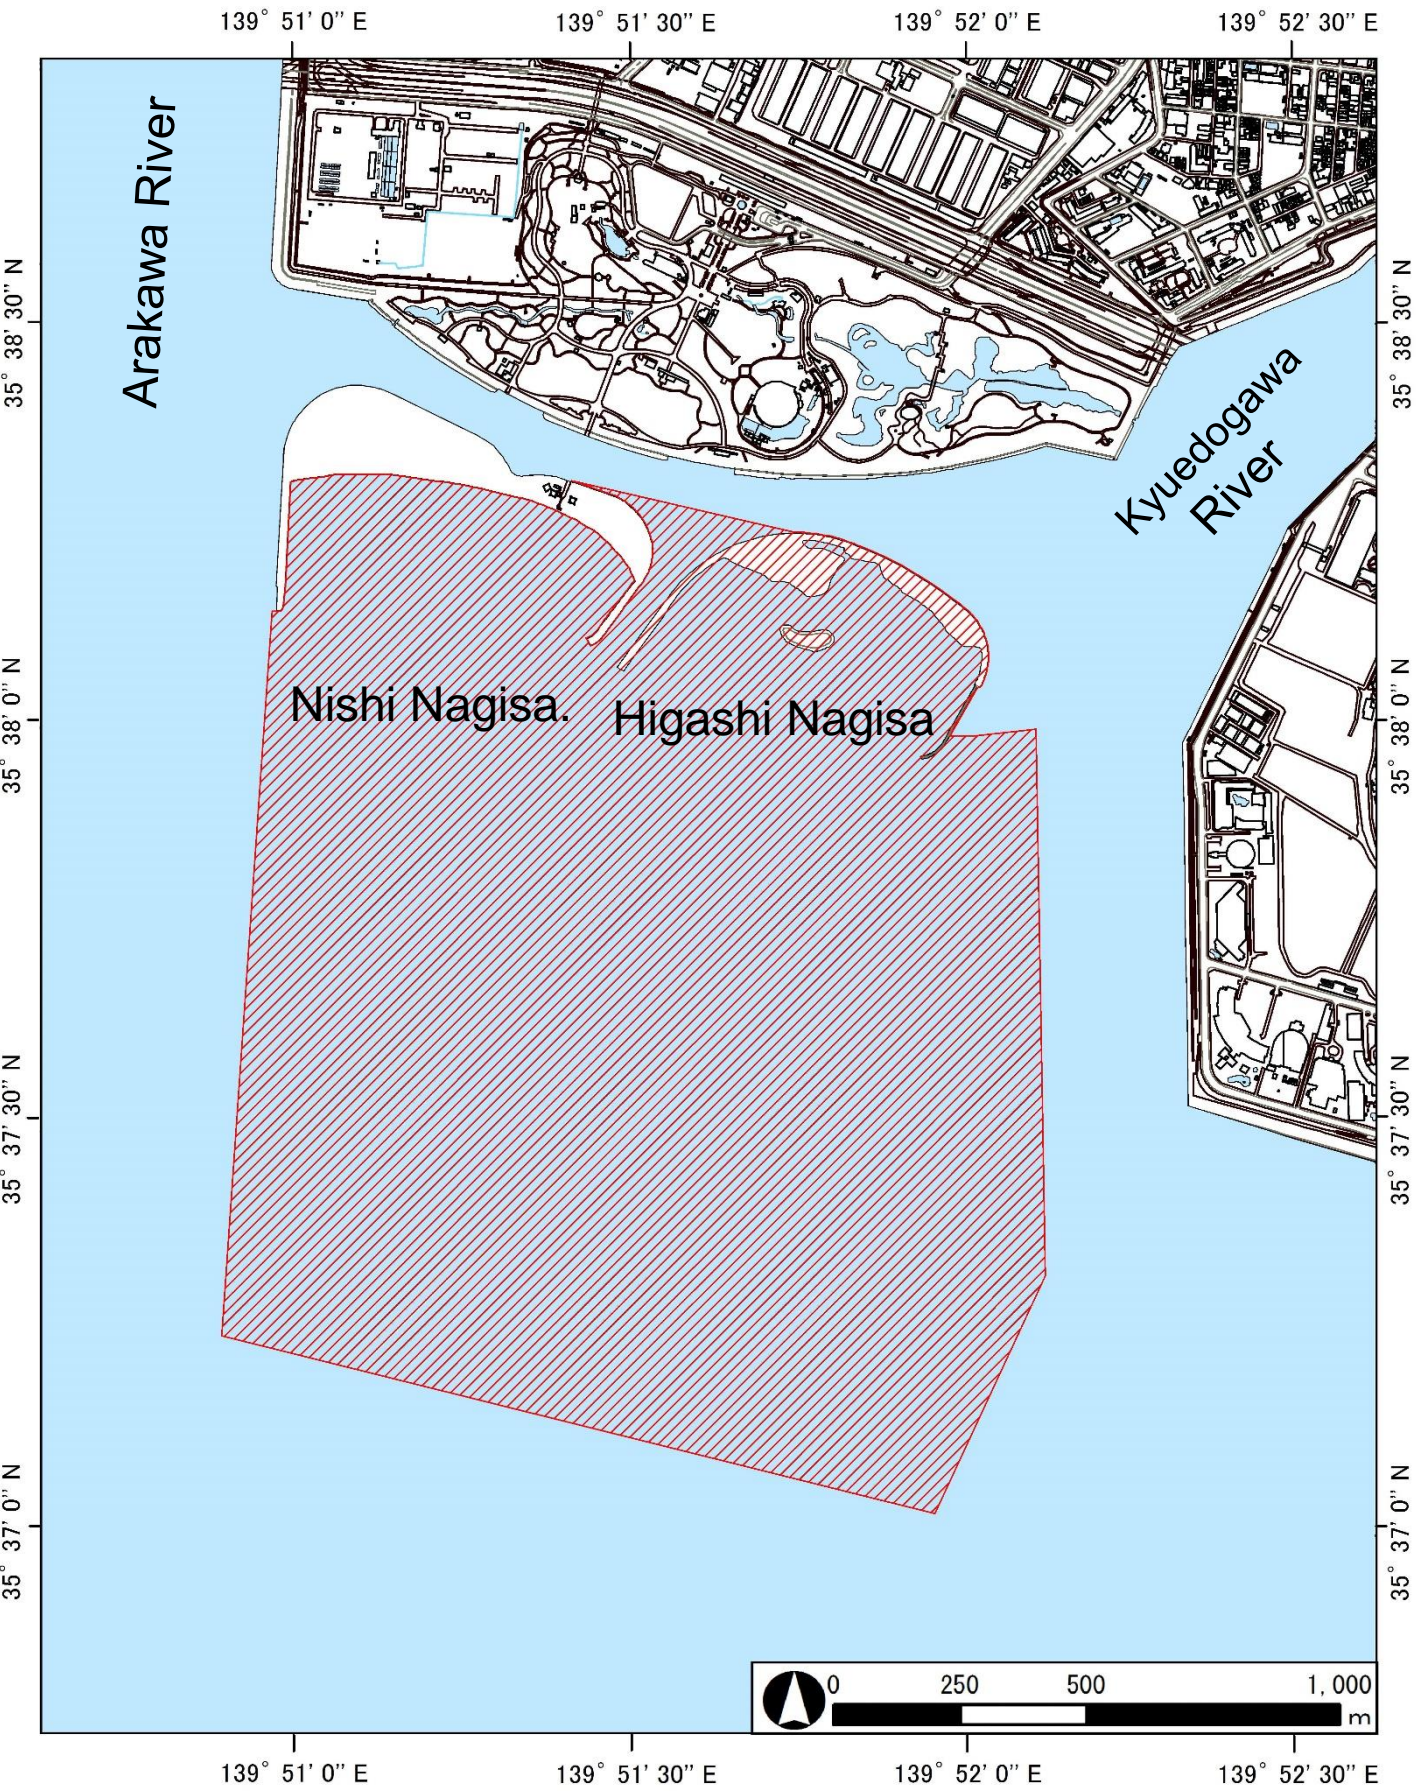

# Kasai Marine Park Ramsar Site ( Total area 366.91 ha )

Designated Ramsar Site