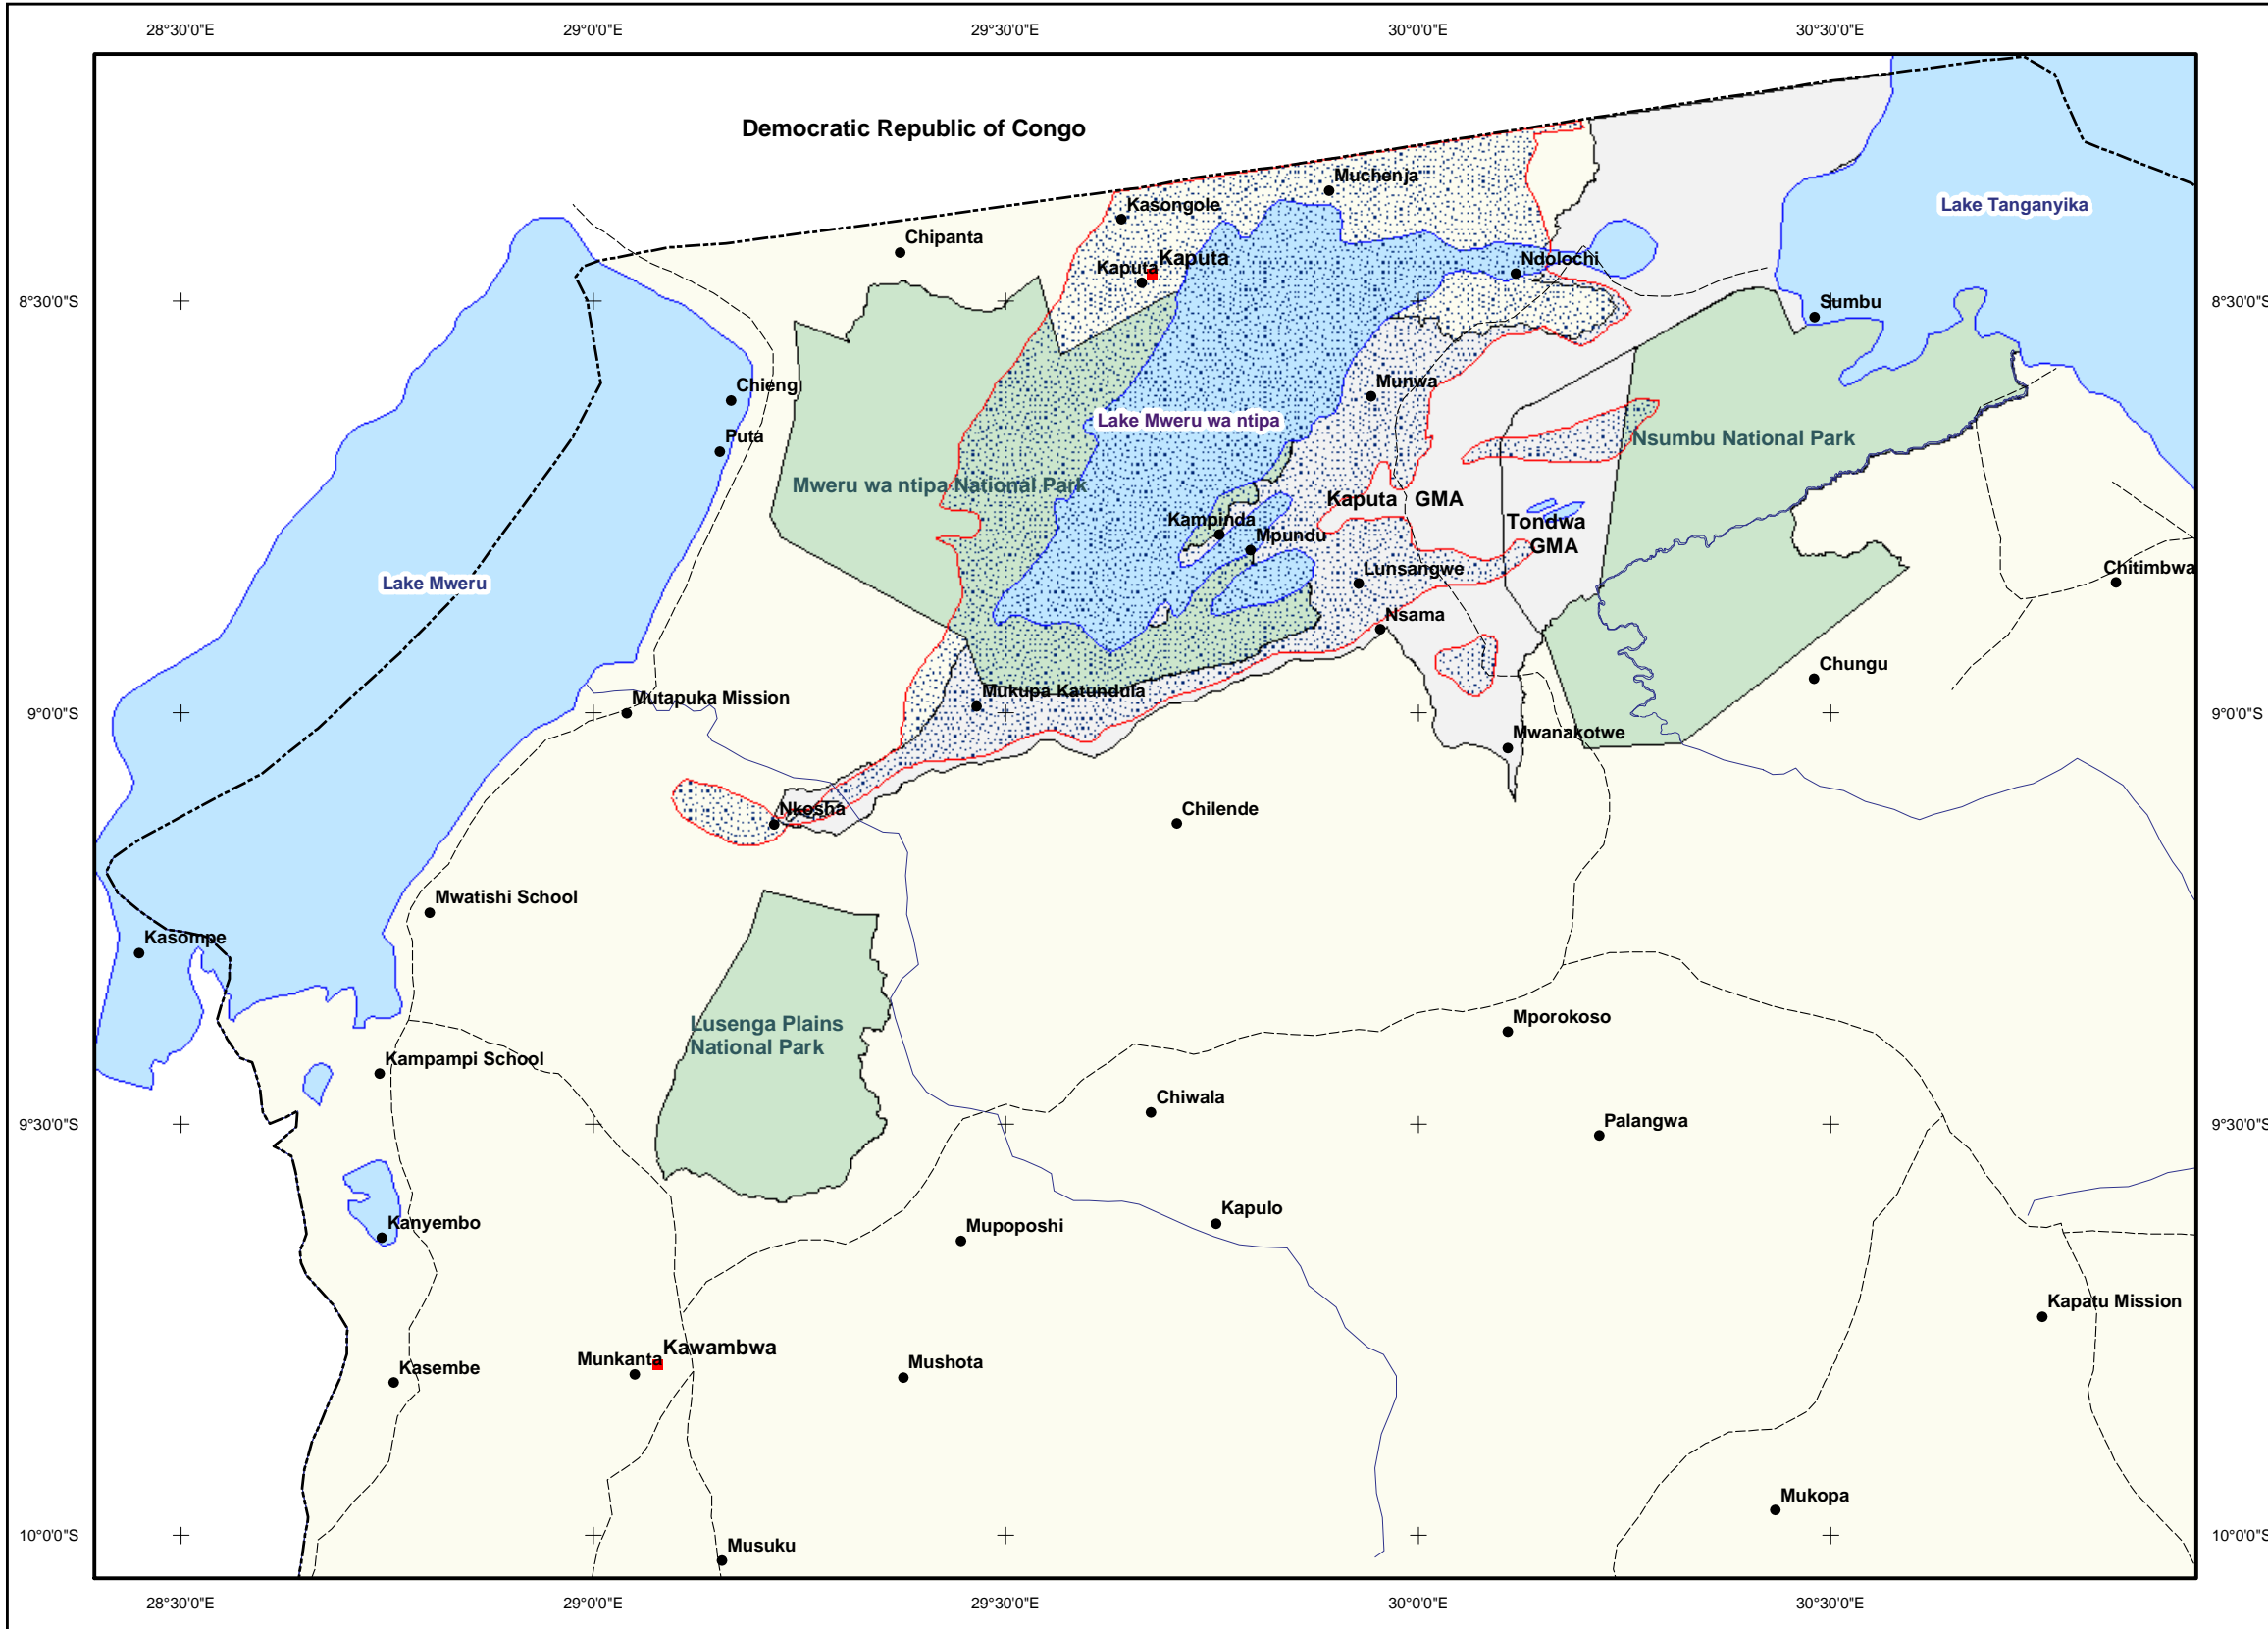

## Proposed Mweru wa ntipa Wetlands RAMSAR Site

**RAMSAR SITE**

AREA = 490 000 HECTARES

<ul style="list-style-type: none"> <li>● Villages and Settlements</li> <li>■ Towns</li> <li>— Rivers and Streams</li> <li>--- Roads</li> <li><span style="border: 1px dashed blue; padding: 2px;">●</span> Proposed Mweru wa ntipa Wetlands (RAMSAR SITE)</li> <li>■ Lakes</li> </ul>	<ul style="list-style-type: none"> <li>■ Mweru wa ntipa wetlands</li> <li>■ Game Management Area</li> <li>■ National Parks</li> <li>□ Provinces of Zambia</li> <li>□ Republic of Zambia</li> </ul>
---	--