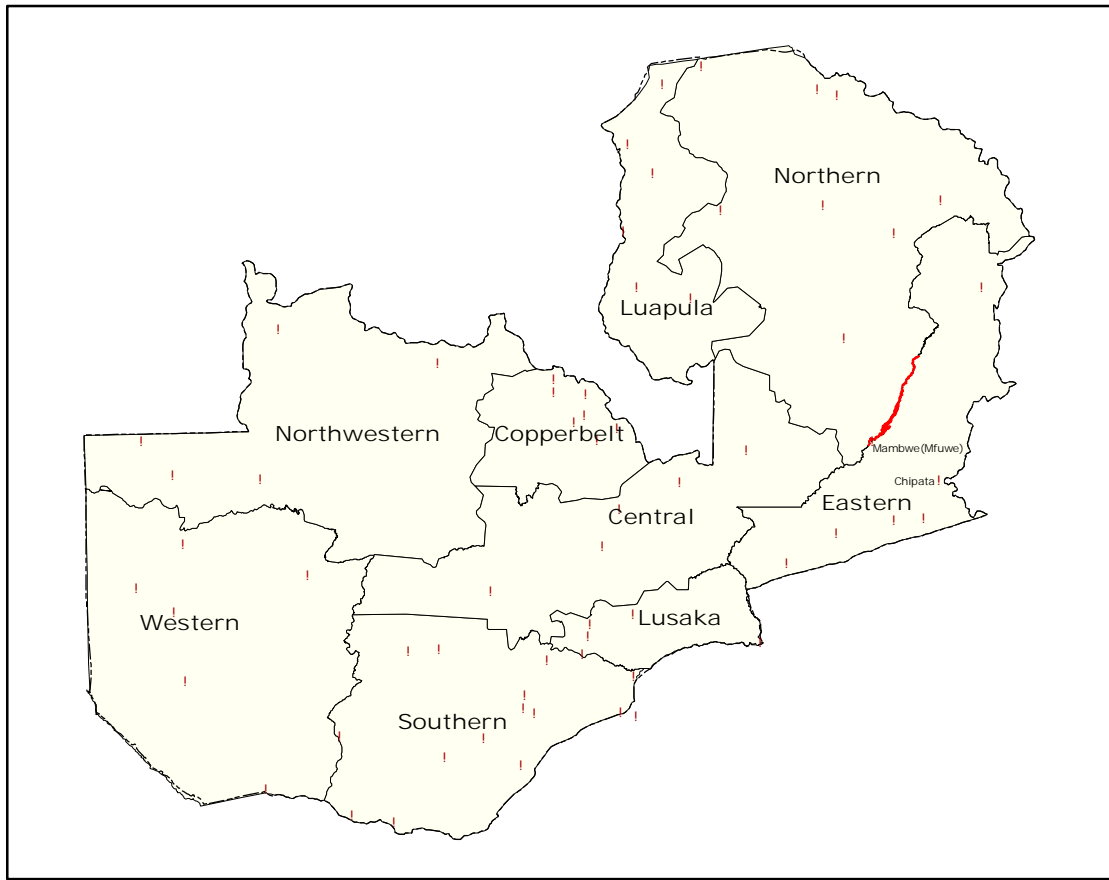

North Luangwa National Park No. 2

Lukokwa

Kapangala

Chisoye

Lukula

Chitungulu

Lumimba

Lupita

12°30'0"S

12°30'0"S

Mambwe (Mfuwe)

Chipata

Western

Central

Lusaka

Southern

South Luangwa National Park No. 1

Lumimba GMA No. 21

Mwanya

Lukusuzi

Chisamba

Katondela

Lukuzye

Lukuzye

Lupande GMA No. 20

13°0'0"S

13°0'0"S

32°0'0"E

Luangwa River