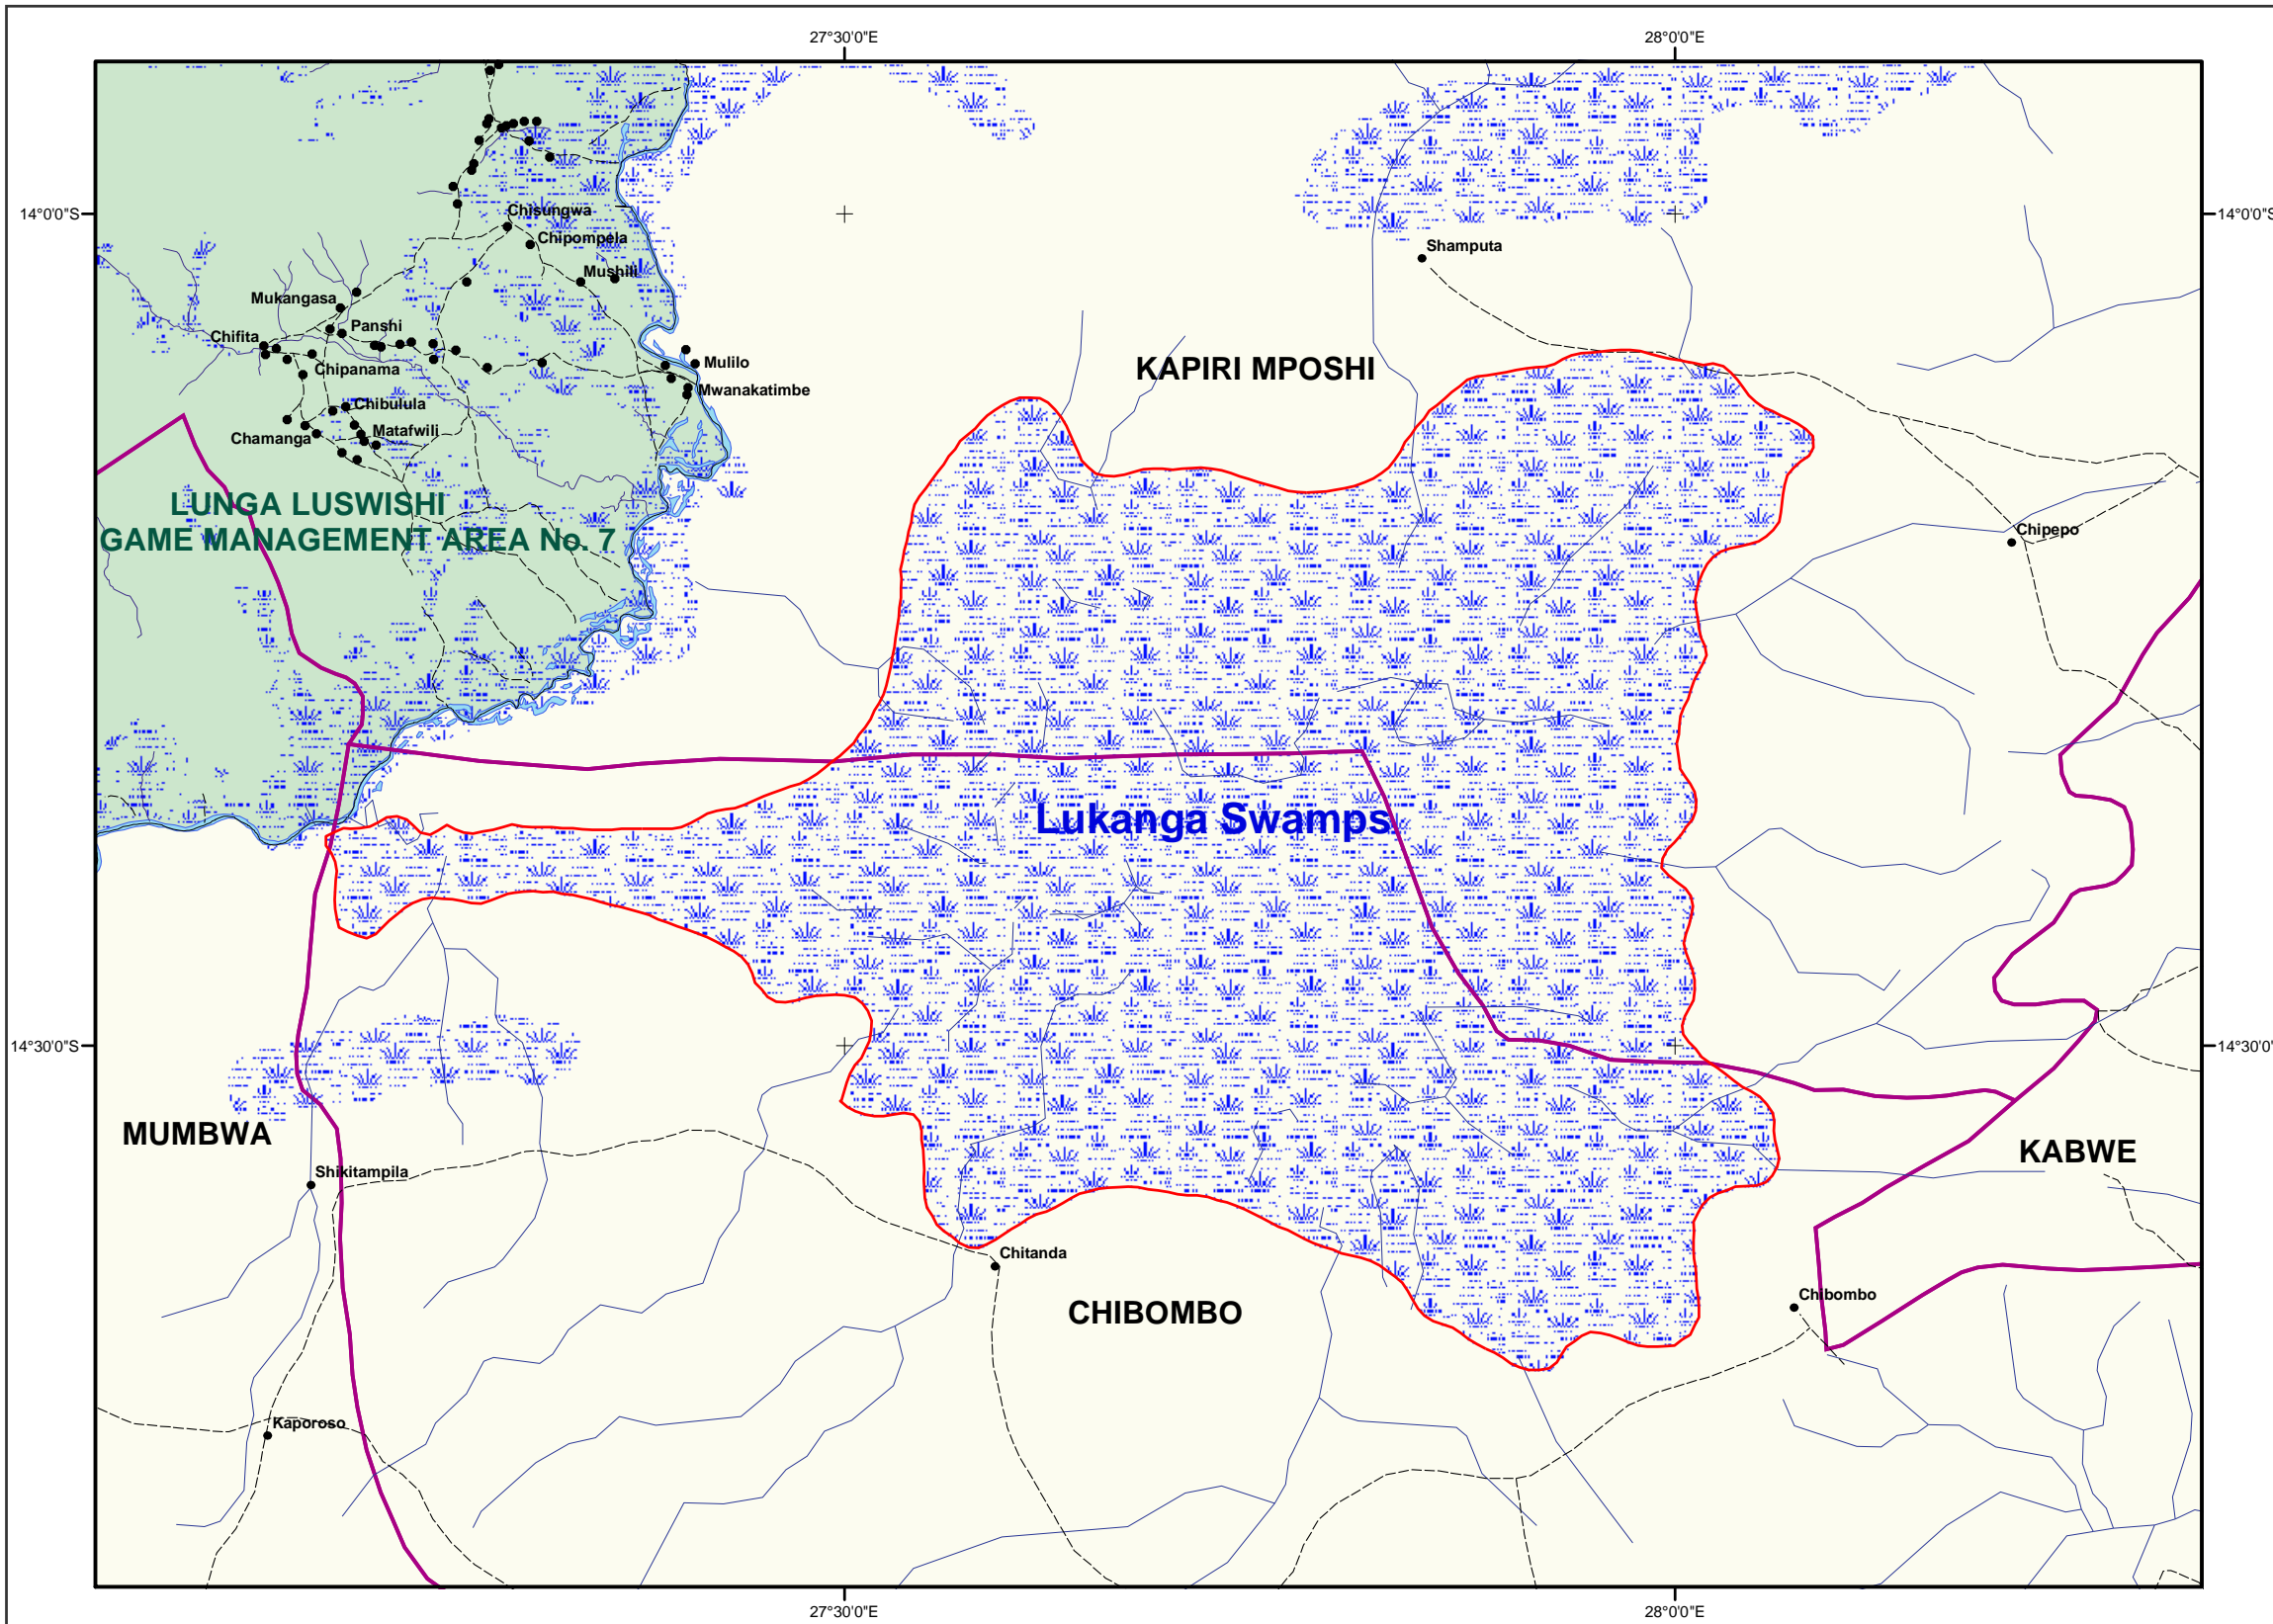

PROPOSED LUKANGA SWAMPS RAMSAR SITE

RAMSAR SITE
AREA = 260 000 HECTARES

	Villages and Settlements		Swamps and Dambos
	Roads		Proposed Lukanga Swamps Ramsar Site
	Rivers and Streams		Game Management Area
	District Boundary Lines		Zambia International Boundary
	Provincial Boundary Lines		